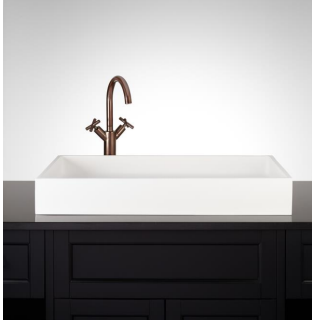

28" COSIMA RECTANGULAR MATTE SOLID SURFACE VESSEL SINK

SKU: 357944
Code: SH357944

FEATURES

Installation Type: Vessel
Material: Solid Surface
Length: 27-3/4"
Width: 15-5/8"
Height: 4"
Sink Shape: Rectangle
Number of Basins: 1
Sink Installation: Vessel
Faucet Centers: No Faucet Hole
Overflow Hole: No
Basin Length: 26-3/4"
Basin Width: 14-3/4"
Basin Depth: 3"
Rim Thickness: 5/8"
Fits Drain Hole Size: 1-1/2"
Drain Included: No
Faucet Included: No
Water Depth to Rim: 3"
Weight: 26.46

ASSE 1016 Type P/T

REVISED 2/8/2024

28" COSIMA RECTANGULAR MATTE SOLID SURFACE VESSEL SINK

SKU: 357944

Code: SH357944

ADDITIONAL FEATURES

- Overall dimensions: 27-3/4" L x 15-5/8" W x 4" H ($\pm 1/2"$).
- Basin: 26-3/4" L x 14-3/4" W (front to back) ($\pm 1/2"$).
- Basin depth: 3" ($\pm 1/2"$).
- Made of a poly-resin blend.
- Sink material is solid and the same color throughout.
- Finish is easy to maintain and repair, if needed.
- Uses 1-1/2" lavatory drain.
- When purchasing a vessel sink faucet, ensure the height to spout and spout reach will accommodate your sink.

REVISED 2/8/2024

28" COSIMA RECTANGULAR MATTE SOLID SURFACE VESSEL SINK

All dimensions and specifications are nominal and may vary. Use actual products for accuracy in critical situations.