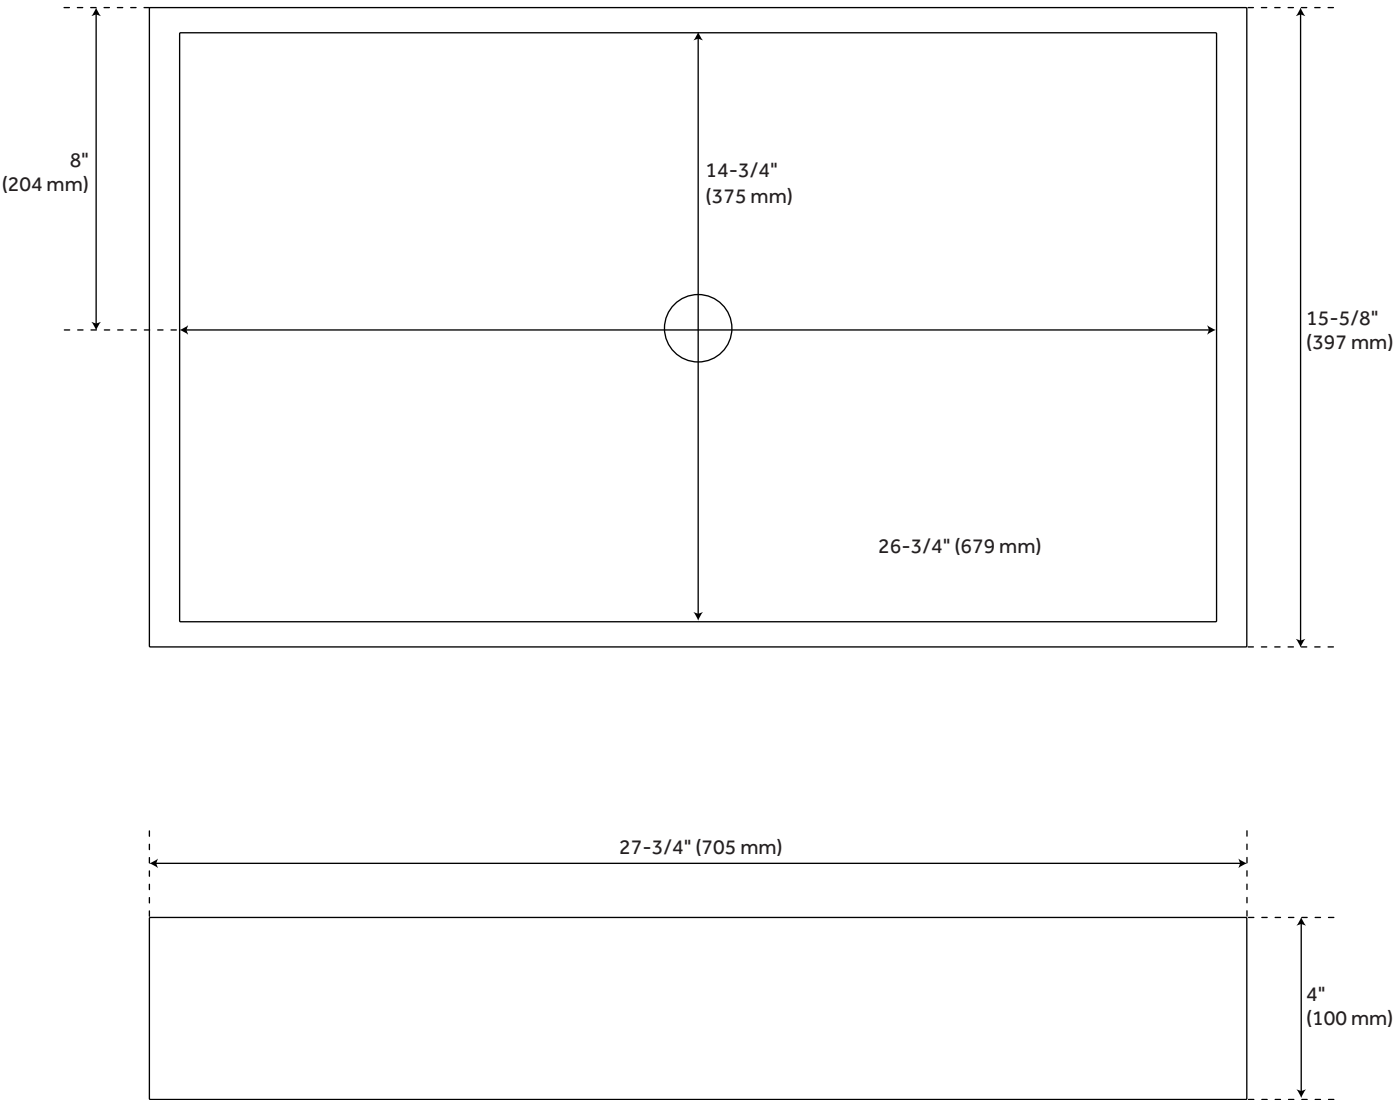

28" COSIMA RECTANGULAR MATTE SOLID SURFACE VESSEL SINK

SKU: 357944
Code: SH357944

FEATURES

Installation Type: Vessel
Material: Solid Surface
Length: 27-3/4"
Width: 15-5/8"
Height: 4"
Sink Shape: Rectangle
Number of Basins: 1
Sink Installation: Vessel
Faucet Centers: No Faucet Hole
Overflow Hole: No
Basin Length: 26-3/4"
Basin Width: 14-3/4"
Basin Depth: 3"
Rim Thickness: 5/8"
Fits Drain Hole Size: 1-1/2"
Drain Included: No
Faucet Included: No
Water Depth to Rim: 3"
Weight: 26.46

ASSE 1016 Type P/T

REVISED 2/8/2024

28" COSIMA RECTANGULAR MATTE SOLID SURFACE VESSEL SINK

SKU: 357944

Code: SH357944

ADDITIONAL FEATURES

- Overall dimensions: 27-3/4" L x 15-5/8" W x 4" H ($\pm 1/2"$).
- Basin: 26-3/4" L x 14-3/4" W (front to back) ($\pm 1/2"$).
- Basin depth: 3" ($\pm 1/2"$).
- Made of a poly-resin blend.
- Sink material is solid and the same color throughout.
- Finish is easy to maintain and repair, if needed.
- Uses 1-1/2" lavatory drain.
- When purchasing a vessel sink faucet, ensure the height to spout and spout reach will accommodate your sink.

REVISED 2/8/2024

28" COSIMA RECTANGULAR MATTE SOLID SURFACE VESSEL SINK

All dimensions and specifications are nominal and may vary. Use actual products for accuracy in critical situations.