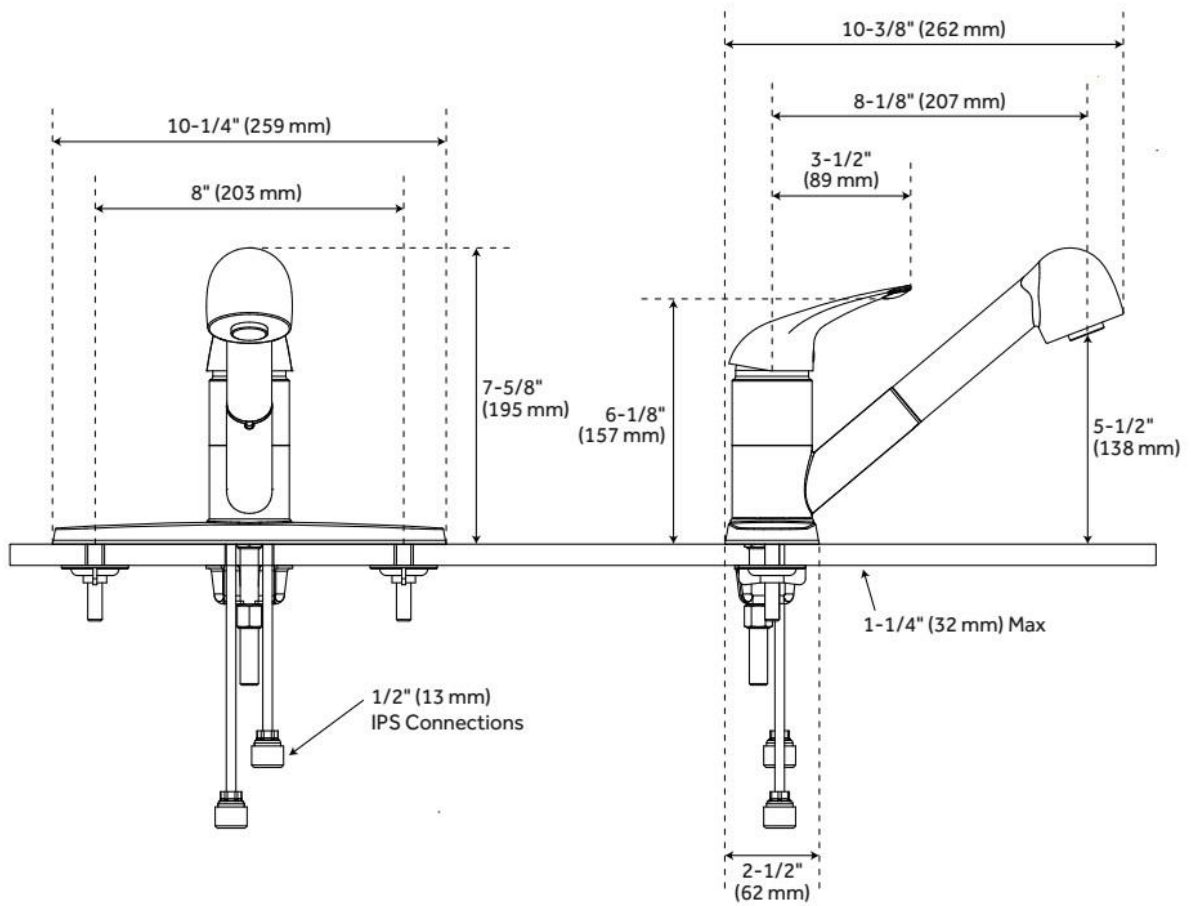

SOLO SINGLE-LEVER PULL-OUT KITCHEN FAUCET - ANTIQUE COPPER

SKU: 369593
Code: SH369593

FEATURES

Material: Metal construction for strength and durability
Installation Type: Single-Hole
Flow Rate: 1.75 gpm (6.6 L/min) @ 60 psi
Cartridge Type: Ceramic Disc
Swivel Spout: Yes

ADDITIONAL FEATURES

- Made of high quality materials.

REVISED 5/20/2024

SOLO SINGLE-LEVER PULL-OUT KITCHEN FAUCET - ANTIQUE COPPER

SKU: 369593
Code: SH369593

REVISED 5/20/2024