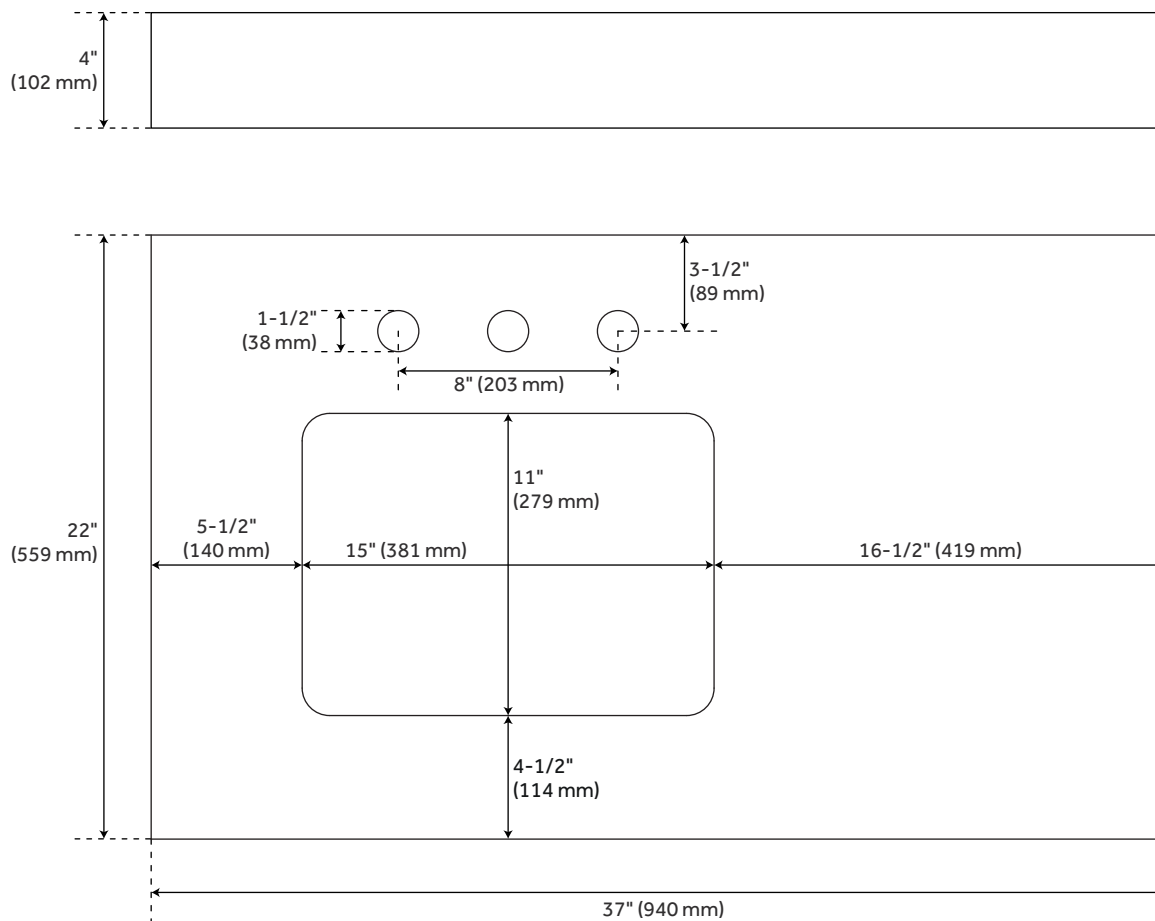

37" x 22"

3CM VANITY TOP FOR LEFT OFFSET RECTANGULAR UNDERMOUNT SINK

All dimensions and specifications are nominal and may vary. Use actual products for accuracy in critical situations.