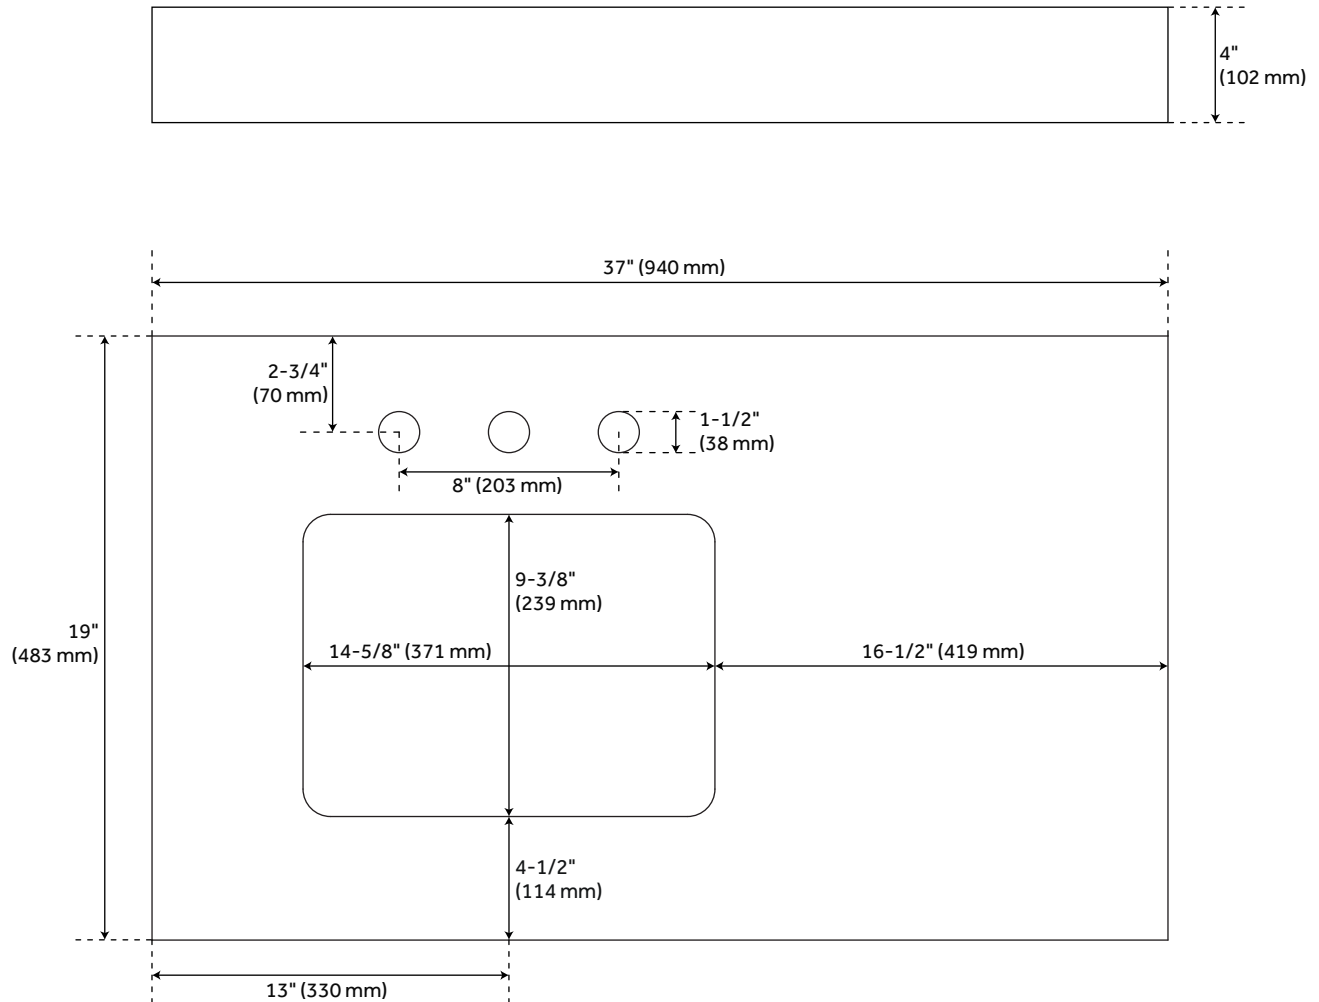

# 37" X 19" 3CM NARROW VANITY TOP FOR RUMB SINK - LEFT OFFSET - 8" HOLES

All dimensions and specifications are nominal and may vary. Use actual products for accuracy in critical situations.