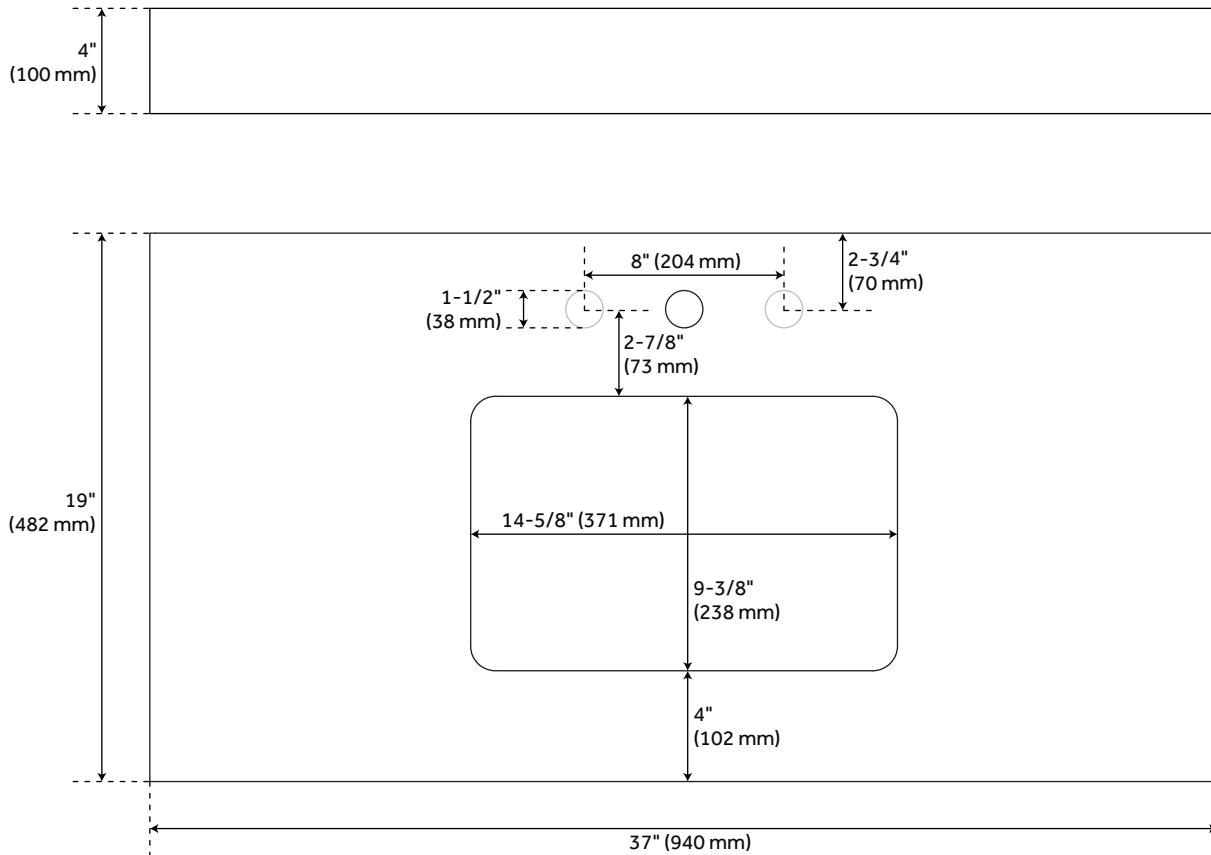

# 37" X 19" 3CM NARROW VANITY TOP FOR RECTANGULAR UNDERMOUNT SINK

All dimensions and specifications are nominal and may vary. Use actual products for accuracy in critical situations.