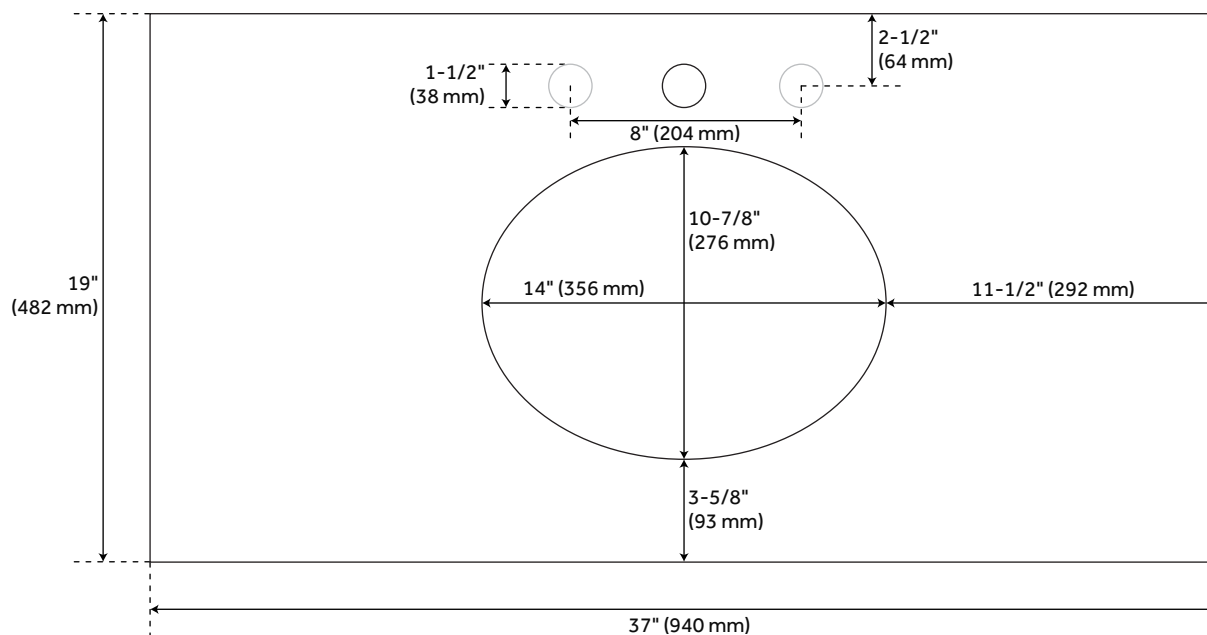

37" x 19"

2CM NARROW DEPTH VANITY TOP FOR UNDERMOUNT SINK

All dimensions and specifications are nominal and may vary. Use actual products for accuracy in critical situations.