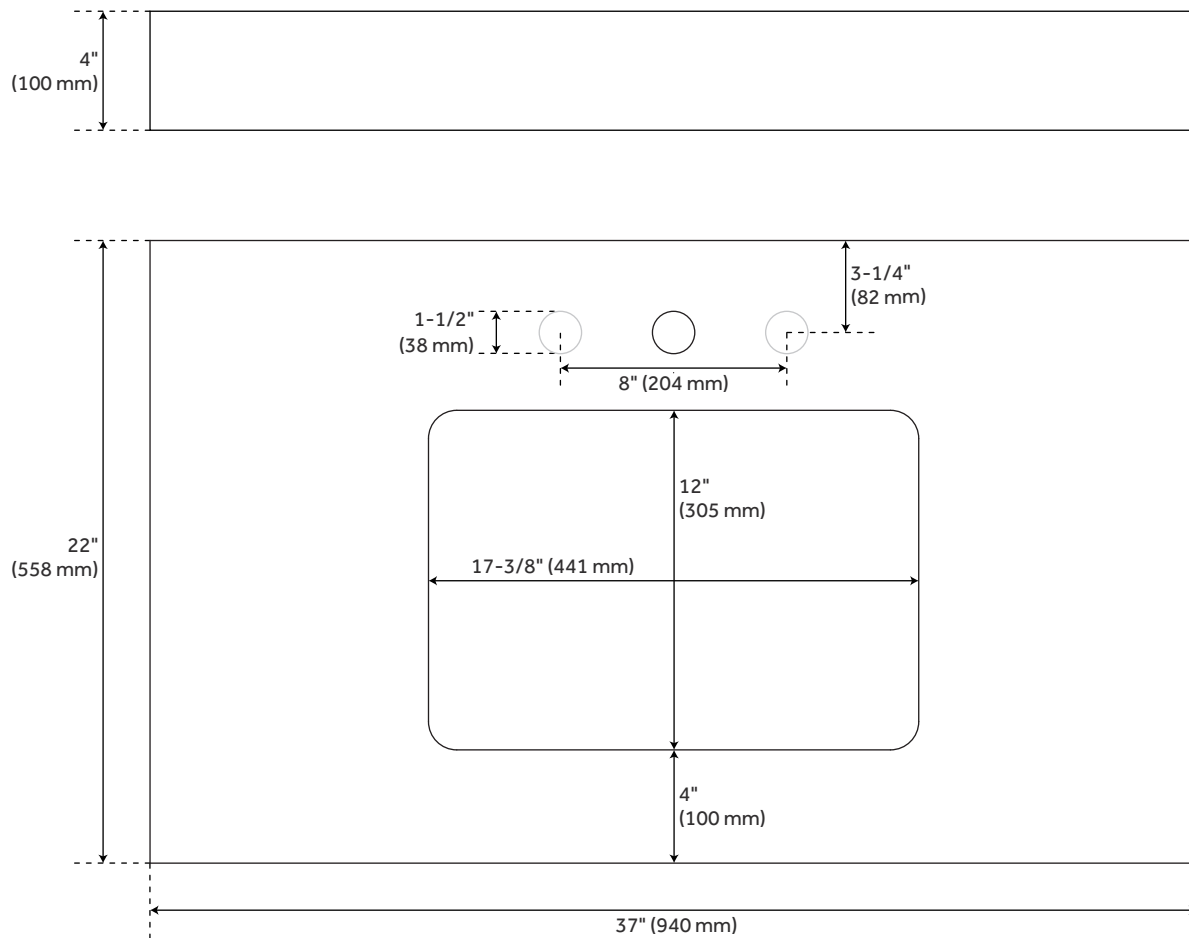

37" x 22"

3CM VANITY TOP FOR RECTANGULAR UNDERMOUNT SINK

All dimensions and specifications are nominal and may vary. Use actual products for accuracy in critical situations.