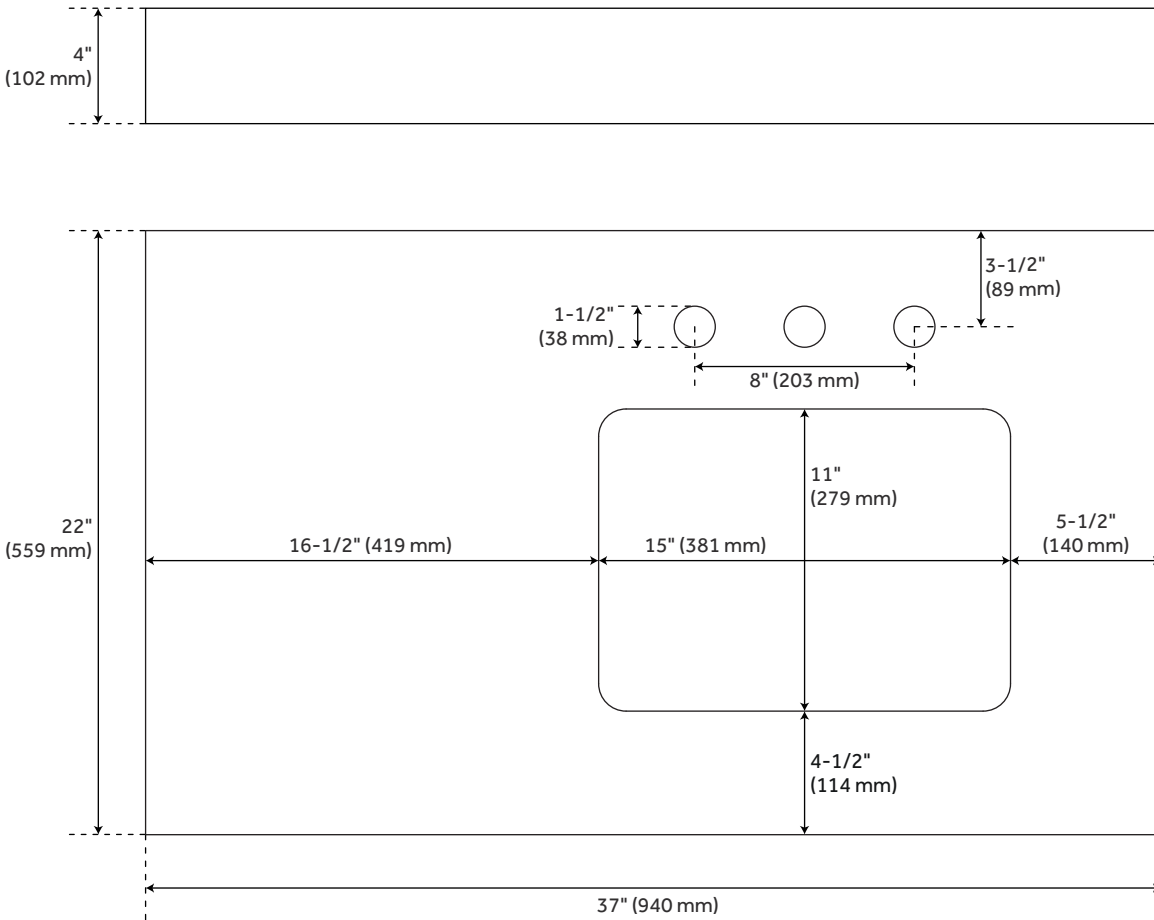

37" X 22"

VANITY TOP FOR RIGHT OFFSET RECTANGULAR UNDERMOUNT SINK

All dimensions and specifications are nominal and may vary. Use actual products for accuracy in critical situations.