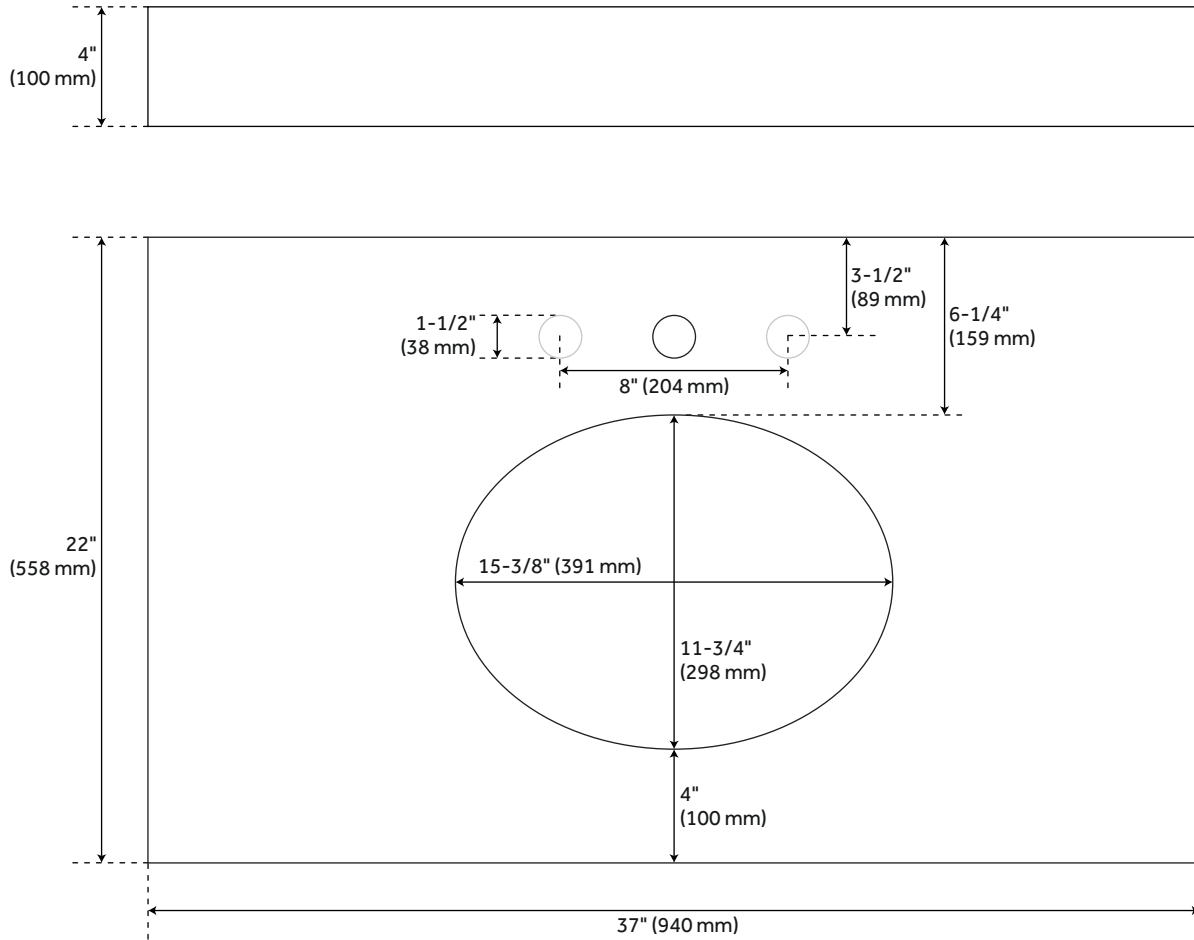

37" x 22"

3CM VANITY TOP FOR UNDERMOUNT SINK

All dimensions and specifications are nominal and may vary. Use actual products for accuracy in critical situations.