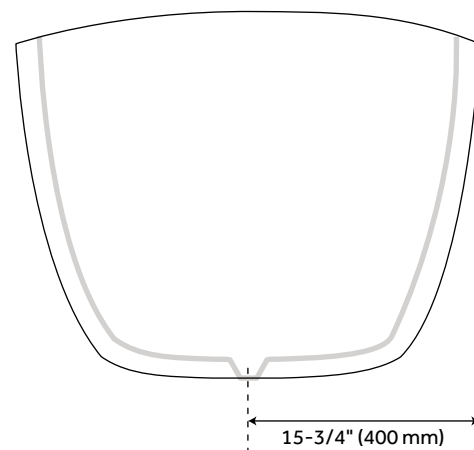

## FEATURES

Features: Integral Drain & Overflow  
Design: Modern  
Product Finish: White  
Material: Solid Surface  
Length: 56-1/4"  
Width: 31-1/2"  
Height: 24"  
Overflow Hole: Yes  
Water Depth To Overflow: 13"  
Exterior Treatment: Matte  
Interior Treatment: Smooth  
Faucet Included: No  
Shape: Oval  
Tub Overflow: Yes  
Integral Drain & Overflow: Yes  
Tub Material: Resin  
Tub Interior Length: 43"  
Tub Interior Width: 25"  
Tap Deck: No  
Faucet Drillings: No Drillings  
Water Capacity (Gallons): 62  
Built-In Adjusters: Yes  
Tub Weight Uncrated (lbs): 326

# 56" WINIFRED SOLID SURFACE FREESTANDING TUB - MATTE FINISH

SKU: 918954-56

Code: SH373454

# 56" WINIFRED SOLID SURFACE FREESTANDING TUB

All dimensions and specifications are nominal and may vary. Use actual products for accuracy in critical situations.