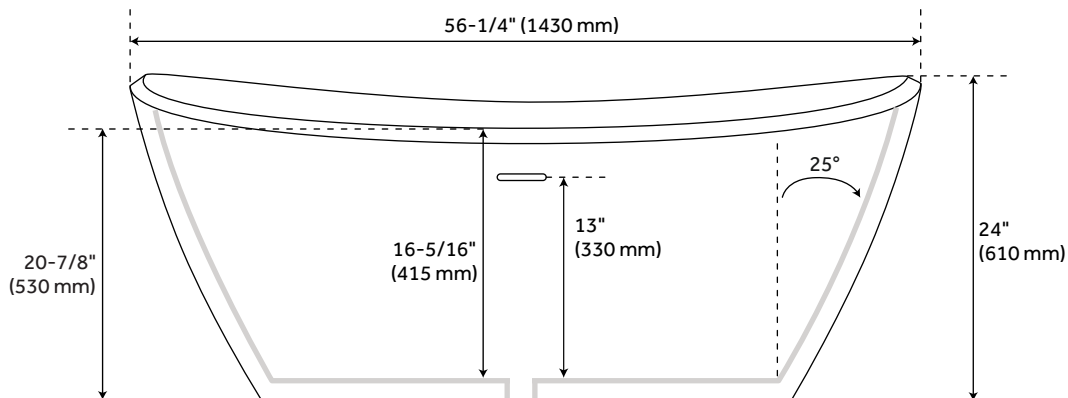

## FEATURES

Features: Integral Drain & Overflow  
Design: Modern  
Product Finish: White  
Material: Solid Surface  
Length: 56-1/4"  
Width: 31-1/2"  
Height: 24"  
Overflow Hole: Yes  
Water Depth To Overflow: 13"  
Exterior Treatment: Matte  
Interior Treatment: Smooth  
Faucet Included: No  
Shape: Oval  
Tub Overflow: Yes  
Integral Drain & Overflow: Yes  
Tub Material: Resin  
Tub Interior Length: 43"  
Tub Interior Width: 25"  
Tap Deck: No  
Faucet Drillings: No Drillings  
Water Capacity (Gallons): 62  
Built-In Adjusters: Yes  
Tub Weight Uncrated (lbs): 326

# 56" WINIFRED SOLID SURFACE FREESTANDING TUB - MATTE FINISH

SKU: 918954-56

Code: SH373454

# 56" WINIFRED SOLID SURFACE FREESTANDING TUB

All dimensions and specifications are nominal and may vary. Use actual products for accuracy in critical situations.