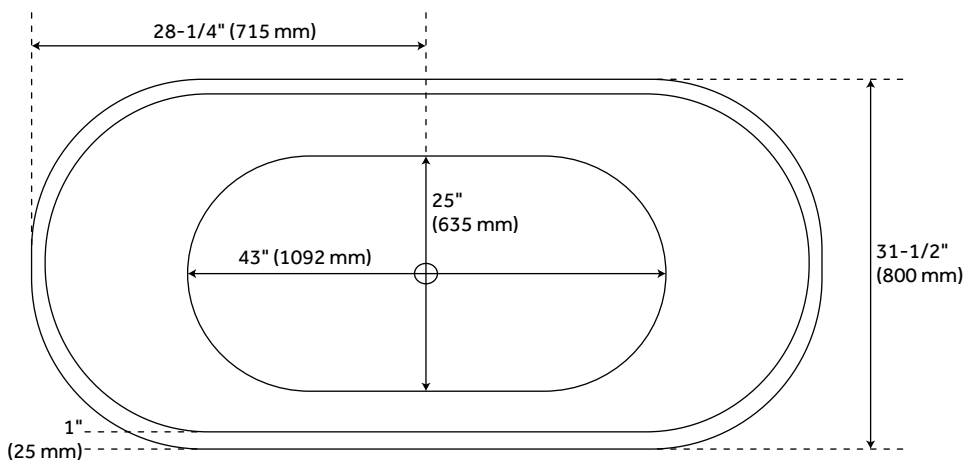

## FEATURES

Features: Integral Drain & Overflow  
Design: Modern  
Product Finish: White  
Material: Solid Surface  
Length: 56-1/4"  
Width: 31-1/2"  
Height: 24"  
Overflow Hole: Yes  
Water Depth To Overflow: 13"  
Exterior Treatment: Matte  
Interior Treatment: Smooth  
Faucet Included: No  
Shape: Oval  
Tub Overflow: Yes  
Integral Drain & Overflow: Yes  
Tub Material: Resin  
Tub Interior Length: 43"  
Tub Interior Width: 25"  
Tap Deck: No  
Faucet Drillings: No Drillings  
Water Capacity (Gallons): 62  
Built-In Adjusters: Yes  
Tub Weight Uncrated (lbs): 326

# 56" WINIFRED SOLID SURFACE FREESTANDING TUB - MATTE FINISH

SKU: 918954-56

Code: SH373454

# 56" WINIFRED SOLID SURFACE FREESTANDING TUB

All dimensions and specifications are nominal and may vary. Use actual products for accuracy in critical situations.