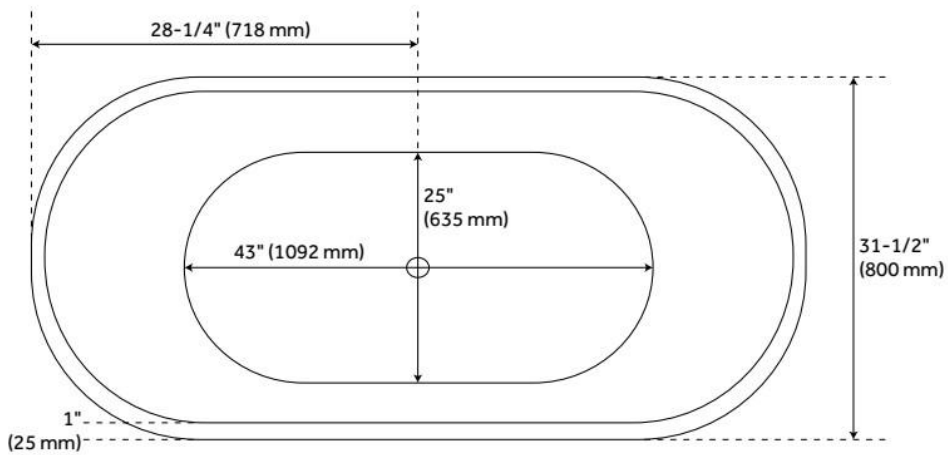

56" WINIFRED SOLID SURFACE FREESTANDING TUB

SKU: 373454
Code: SH373454

FEATURES

Tub Material: Solid Surface
Product Finish: White
Shape: Oval
Tub Drain Placement: Center
Drain Included: Yes
Water Depth to Overflow: 13"
Water Capacity (Gallons): 62
Built-In Adjusters: Yes
Tub Weight Uncrated (lbs): 326
Optional Accessory: 428473

CSA B45.5/IAPMO Z124, Massachusetts Accepted, LISTED ID: SH112155MWH

ADDITIONAL FEATURES

- 56" Dimensions: 56-1/2" L x 31-1/2" W (front to back) x 24" H (\pm 1"). Water capacity with integral overflow: 62 gallons. Weight uncrated/crated: 326/401 lbs.
- Tub material is solid and the same color throughout.

REVISED 6/26/2024

56" WINIFRED SOLID SURFACE FREESTANDING TUB

SKU: 373454
Code: SH373454

REVISED 6/26/2024