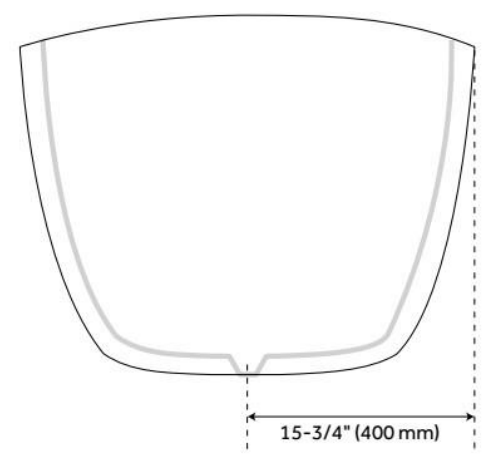

56" WINIFRED SOLID SURFACE FREESTANDING TUB

SKU: 373454
Code: SH373454

FEATURES

Tub Material: Solid Surface
Product Finish: White
Shape: Oval
Tub Drain Placement: Center
Drain Included: Yes
Water Depth to Overflow: 13"
Water Capacity (Gallons): 62
Built-In Adjusters: Yes
Tub Weight Uncrated (lbs): 326
Optional Accessory: 428473

CSA B45.5/IAPMO Z124, Massachusetts Accepted, LISTED ID: SH112155MWH

ADDITIONAL FEATURES

- 56" Dimensions: 56-1/2" L x 31-1/2" W (front to back) x 24" H (\pm 1"). Water capacity with integral overflow: 62 gallons. Weight uncrated/crated: 326/401 lbs.
- Tub material is solid and the same color throughout.

REVISED 6/26/2024

56" WINIFRED SOLID SURFACE FREESTANDING TUB

SKU: 373454
Code: SH373454

REVISED 6/26/2024