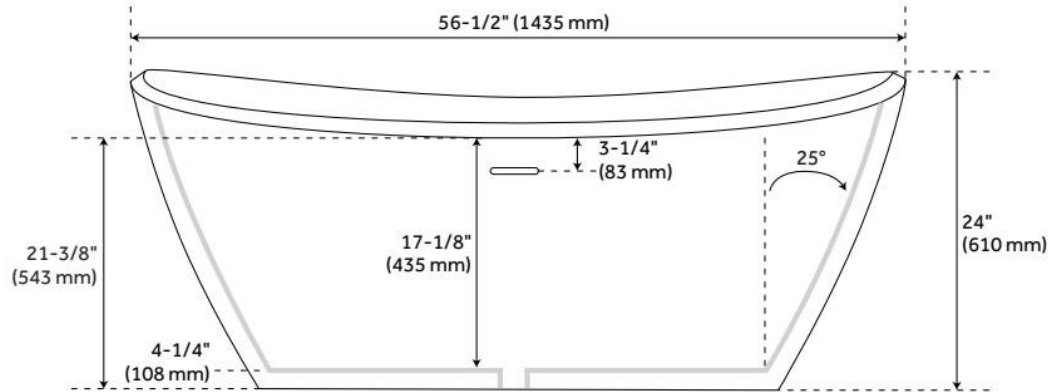

56" WINIFRED SOLID SURFACE FREESTANDING TUB

SKU: 373454
Code: SH373454

FEATURES

Tub Material: Solid Surface
Product Finish: White
Shape: Oval
Tub Drain Placement: Center
Drain Included: Yes
Water Depth to Overflow: 13"
Water Capacity (Gallons): 62
Built-In Adjusters: Yes
Tub Weight Uncrated (lbs): 326
Optional Accessory: 428473

CSA B45.5/IAPMO Z124, Massachusetts Accepted, LISTED ID: SH112155MWH

ADDITIONAL FEATURES

- 56" Dimensions: 56-1/2" L x 31-1/2" W (front to back) x 24" H (\pm 1"). Water capacity with integral overflow: 62 gallons. Weight uncrated/crated: 326/401 lbs.
- Tub material is solid and the same color throughout.

REVISED 6/26/2024

56" WINIFRED SOLID SURFACE FREESTANDING TUB

SKU: 373454
Code: SH373454

REVISED 6/26/2024