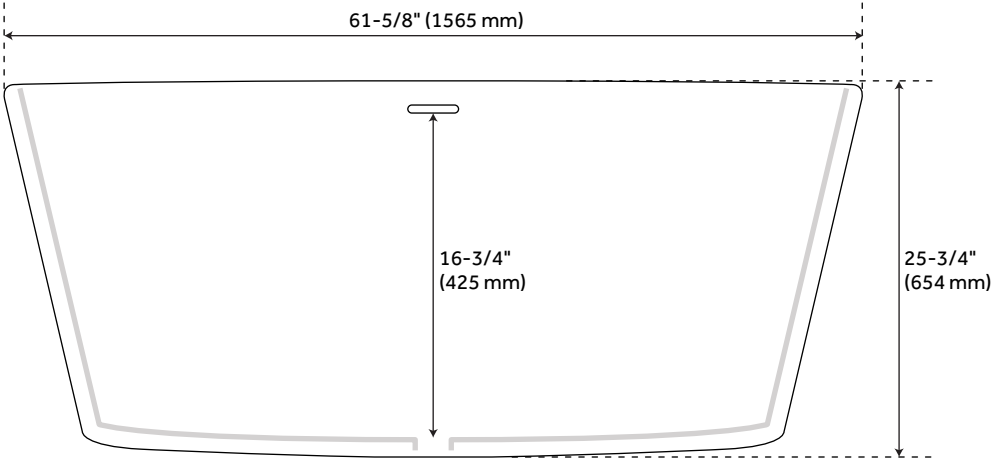

62" LUCINA SOLID SURFACE FREESTANDING TUB - OVERFLOW

SKU: 374877
Code: SH374877

FEATURES

Features: Integral Drain & Overflow
Design: Modern
Product Finish: White
Material: Solid Surface
Length: 61-5/8"
Width: 26-7/8"
Height: 25-3/4"
Water Depth To Overflow: 16-3/4"
Exterior Treatment: Smooth
Interior Treatment: Smooth
Faucet Included: No
Shape: Oval
Integral Drain & Overflow: Yes
Tub Interior Length: 51-1/2"
Tub Interior Width: 20"
Tap Deck: No
Faucet Drillings: No Drillings
Water Capacity (Gallons): 74
Built-In Adjusters: Yes
Tub Weight Uncrated (lbs): 333
Tub Weight Crated (lbs): 443

REVISED 2/08/2024

62" LUCINA SOLID SURFACE FREESTANDING TUB - OVERFLOW

SKU: 374877

Code: SH374877

ADDITIONAL FEATURES

- Dimensions: 61-5/8" L x 26-7/8" W (front to back) x 25-3/4" H (\pm 1").
- Tub is 1" thick.
- Tub material is solid and the same color throughout.
- Exterior matte finish is easy to maintain and repair, if needed.
- Optional Quick Connect Drop-In Drain Kit Includes:
 - Floor Plate, 1-1/2" PVC Pipe, 2" x 1-1/2" Trap Adapters, 1 Brass Threaded, 1 Brass Unthreaded Tailpiece and Plug.
 - Installs above your subfloor, but underneath your cement floor or tile, so you do not need access below the fixture.

REVISED 2/08/2024

62" LUCINA SOLID SURFACE FREESTANDING TUB - MATTE FINISH

All dimensions and specifications are nominal and may vary. Use actual products for accuracy in critical situations.