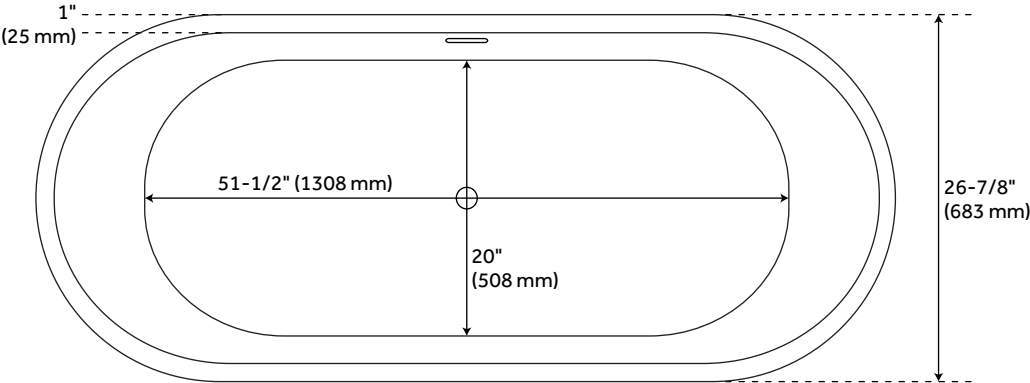

62" LUCINA SOLID SURFACE FREESTANDING TUB - OVERFLOW

SKU: 374877
Code: SH374877

FEATURES

Features: Integral Drain & Overflow
Design: Modern
Product Finish: White
Material: Solid Surface
Length: 61-5/8"
Width: 26-7/8"
Height: 25-3/4"
Water Depth To Overflow: 16-3/4"
Exterior Treatment: Smooth
Interior Treatment: Smooth
Faucet Included: No
Shape: Oval
Integral Drain & Overflow: Yes
Tub Interior Length: 51-1/2"
Tub Interior Width: 20"
Tap Deck: No
Faucet Drillings: No Drillings
Water Capacity (Gallons): 74
Built-In Adjusters: Yes
Tub Weight Uncrated (lbs): 333
Tub Weight Crated (lbs): 443

REVISED 2/08/2024

62" LUCINA SOLID SURFACE FREESTANDING TUB - OVERFLOW

SKU: 374877

Code: SH374877

ADDITIONAL FEATURES

- Dimensions: 61-5/8" L x 26-7/8" W (front to back) x 25-3/4" H (\pm 1").
- Tub is 1" thick.
- Tub material is solid and the same color throughout.
- Exterior matte finish is easy to maintain and repair, if needed.
- Optional Quick Connect Drop-In Drain Kit Includes:
 - Floor Plate, 1-1/2" PVC Pipe, 2" x 1-1/2" Trap Adapters, 1 Brass Threaded, 1 Brass Unthreaded Tailpiece and Plug.
 - Installs above your subfloor, but underneath your cement floor or tile, so you do not need access below the fixture.

REVISED 2/08/2024

62" LUCINA SOLID SURFACE FREESTANDING TUB - MATTE FINISH

All dimensions and specifications are nominal and may vary. Use actual products for accuracy in critical situations.