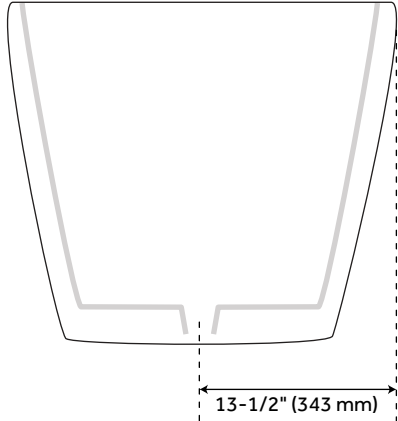

62" LUCINA SOLID SURFACE FREESTANDING TUB - OVERFLOW

SKU: 374877
Code: SH374877

FEATURES

Features: Integral Drain & Overflow
Design: Modern
Product Finish: White
Material: Solid Surface
Length: 61-5/8"
Width: 26-7/8"
Height: 25-3/4"
Water Depth To Overflow: 16-3/4"
Exterior Treatment: Smooth
Interior Treatment: Smooth
Faucet Included: No
Shape: Oval
Integral Drain & Overflow: Yes
Tub Interior Length: 51-1/2"
Tub Interior Width: 20"
Tap Deck: No
Faucet Drillings: No Drillings
Water Capacity (Gallons): 74
Built-In Adjusters: Yes
Tub Weight Uncrated (lbs): 333
Tub Weight Crated (lbs): 443

REVISED 2/08/2024

62" LUCINA SOLID SURFACE FREESTANDING TUB - OVERFLOW

SKU: 374877

Code: SH374877

ADDITIONAL FEATURES

- Dimensions: 61-5/8" L x 26-7/8" W (front to back) x 25-3/4" H (\pm 1").
- Tub is 1" thick.
- Tub material is solid and the same color throughout.
- Exterior matte finish is easy to maintain and repair, if needed.
- Optional Quick Connect Drop-In Drain Kit Includes:
 - Floor Plate, 1-1/2" PVC Pipe, 2" x 1-1/2" Trap Adapters, 1 Brass Threaded, 1 Brass Unthreaded Tailpiece and Plug.
 - Installs above your subfloor, but underneath your cement floor or tile, so you do not need access below the fixture.

REVISED 2/08/2024

62" LUCINA SOLID SURFACE FREESTANDING TUB - MATTE FINISH

All dimensions and specifications are nominal and may vary. Use actual products for accuracy in critical situations.