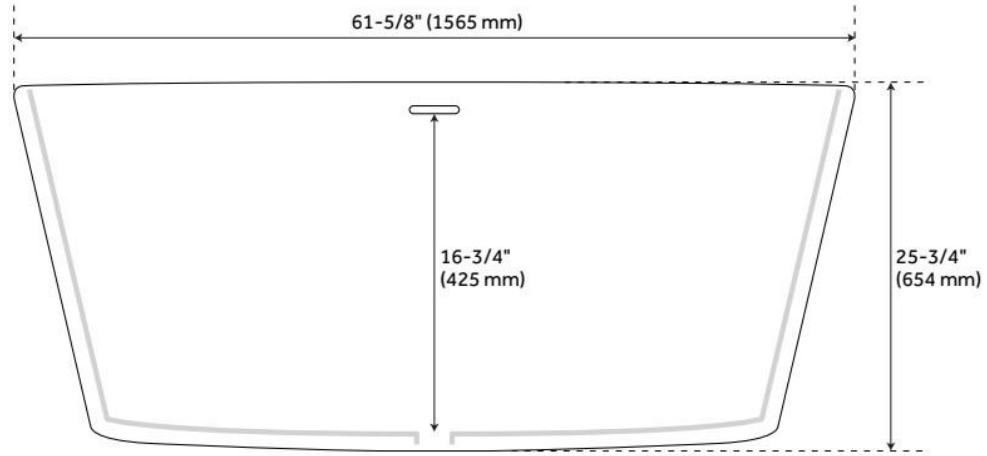

62" LUCINA SOLID SURFACE FREESTANDING TUB - OVERFLOW

SKU: 374877
Code: SH374877

FEATURES

Tub Material: Solid Surface
Product Finish: White
Shape: Oval
Tub Drain Placement: Center
Drain Included: Yes
Water Depth to Overflow: 16-3/4"
Water Capacity (Gallons): 81
Built-In Adjusters: Yes
Tub Weight Uncrated (lbs): 333
Optional Accessory: 428473

CSA B45.5/IAPMO Z124, Massachusetts Accepted, LISTED ID: SH112146MWH

ADDITIONAL FEATURES

- Dimensions: 61-5/8" L x 26-7/8" W (front to back) x 25-3/4" H (± 1").
- Tub is 1" thick.
- Tub material is solid and the same color throughout.
- Exterior matte finish is easy to maintain and repair, if needed.

REVISED 6/29/2024

62" LUCINA SOLID SURFACE FREESTANDING TUB - OVERFLOW

SKU: 374877
Code: SH374877

REVISED 6/29/2024