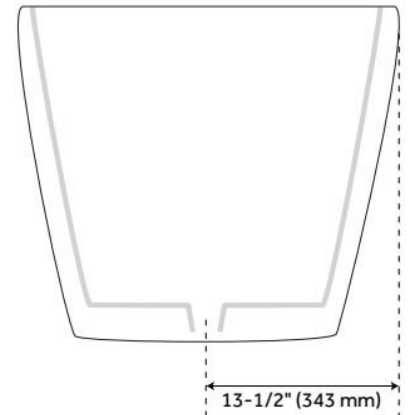

62" LUCINA SOLID SURFACE FREESTANDING TUB - OVERFLOW

SKU: 374877
Code: SH374877

REVISED 6/29/2024