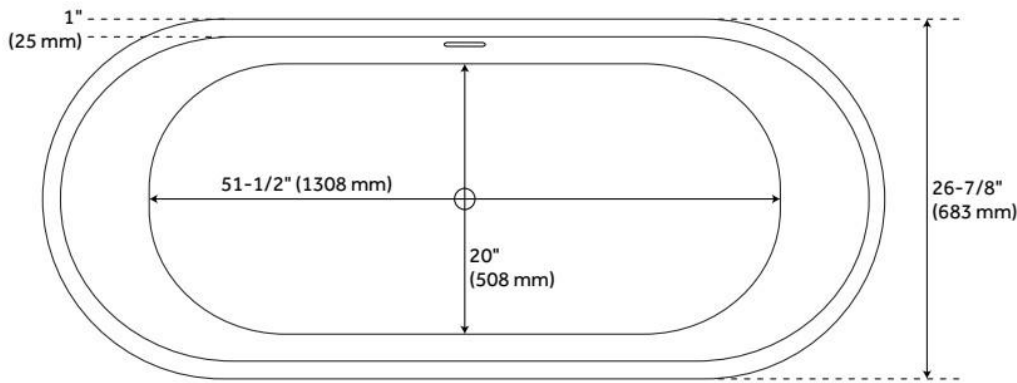

62" LUCINA SOLID SURFACE FREESTANDING TUB - OVERFLOW

SKU: 374877
Code: SH374877

FEATURES

Tub Material: Solid Surface
Product Finish: White
Shape: Oval
Tub Drain Placement: Center
Drain Included: Yes
Water Depth to Overflow: 16-3/4"
Water Capacity (Gallons): 81
Built-In Adjusters: Yes
Tub Weight Uncrated (lbs): 333
Optional Accessory: 428473

CSA B45.5/IAPMO Z124, Massachusetts Accepted, LISTED ID: SH112146MWH

ADDITIONAL FEATURES

- Dimensions: 61-5/8" L x 26-7/8" W (front to back) x 25-3/4" H (± 1").
- Tub is 1" thick.
- Tub material is solid and the same color throughout.
- Exterior matte finish is easy to maintain and repair, if needed.

REVISED 6/29/2024

62" LUCINA SOLID SURFACE FREESTANDING TUB - OVERFLOW

SKU: 374877
Code: SH374877

REVISED 6/29/2024