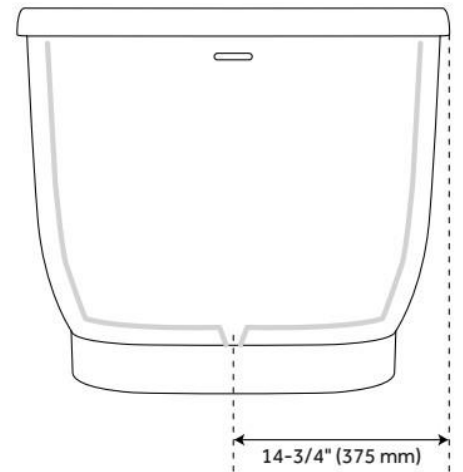

47" PELION ACRYLIC FREESTANDING TUB

SKU: 375009
Code: SH375009

REVISED 2/10/2025