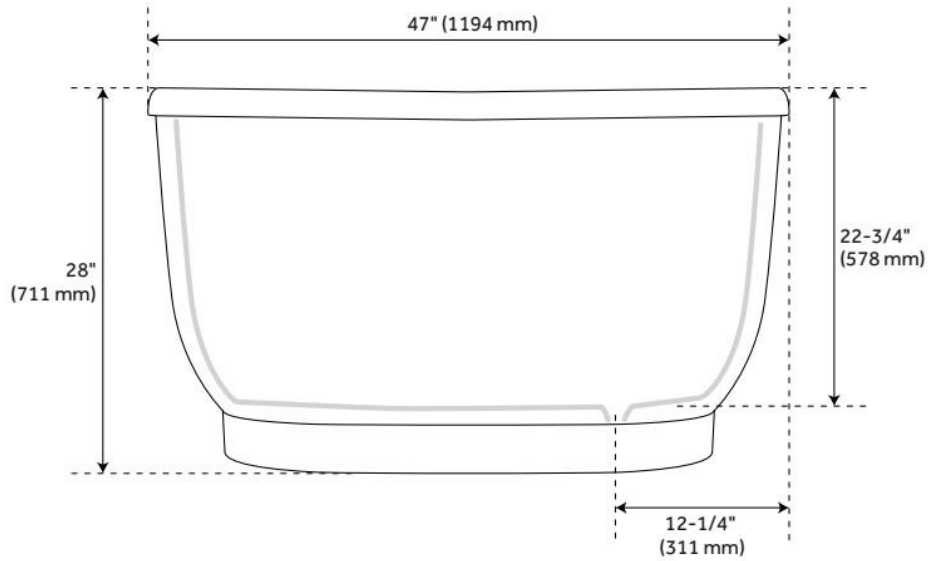

47" PELION ACRYLIC FREESTANDING TUB

SKU: 375009
Code: SH375009

REVISED 2/10/2025