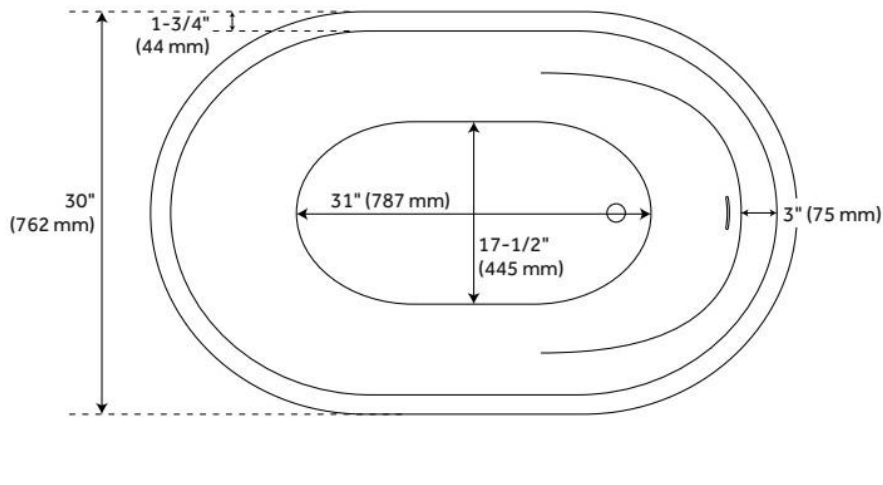

47" PELION ACRYLIC FREESTANDING TUB

SKU: 375009
Code: SH375009

REVISED 2/10/2025