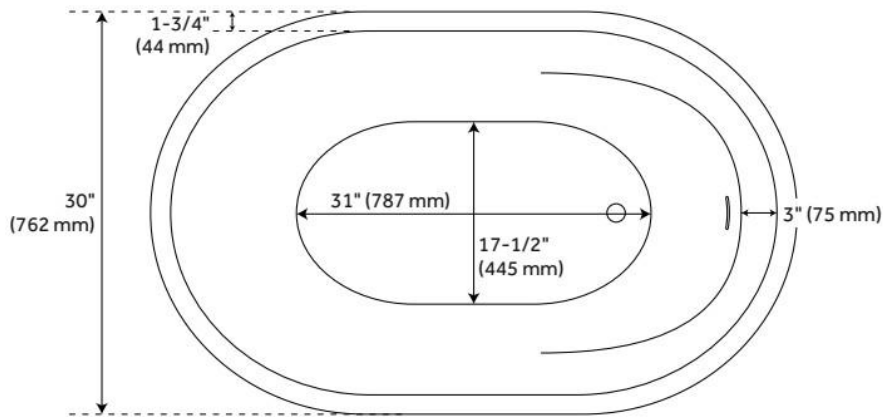

47" PELION ACRYLIC FREESTANDING TUB

SKU: 375009
Code: SH375009

REVISED 6/25/2024