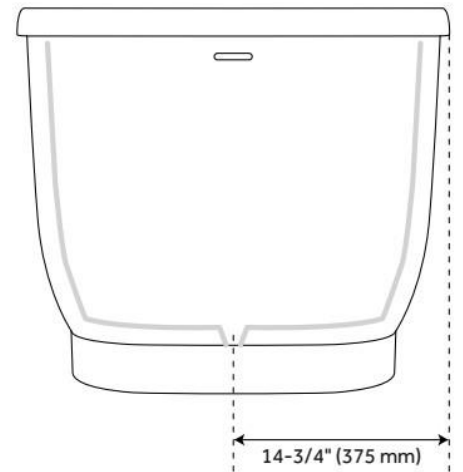

47" PELION ACRYLIC FREESTANDING TUB

SKU: 375009
Code: SH375009

REVISED 6/25/2024