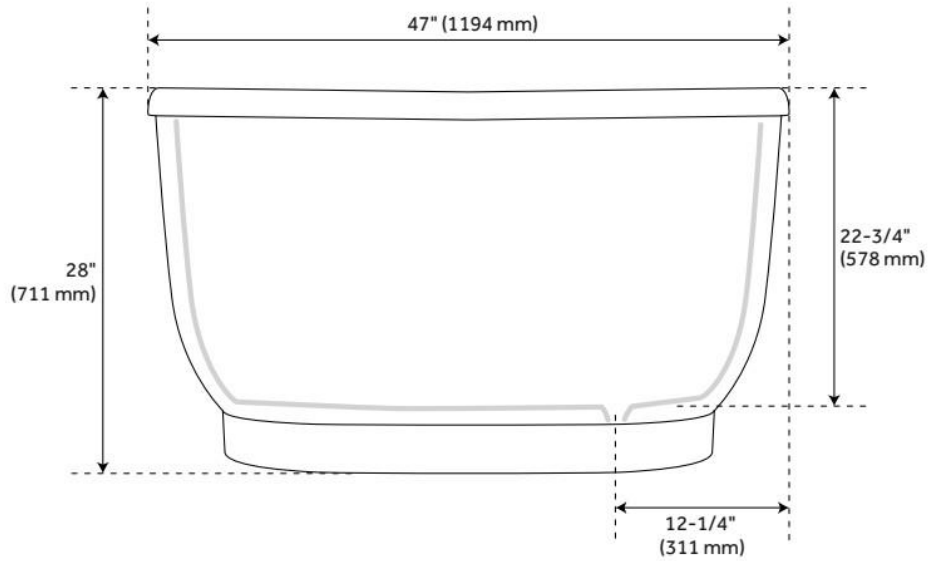

47" PELION ACRYLIC FREESTANDING TUB

SKU: 375009
Code: SH375009

REVISED 6/25/2024