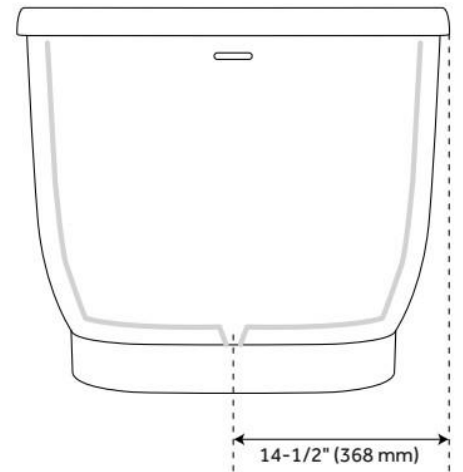

51" PELION ACRYLIC FREESTANDING TUB - NO FAUCET HOLES

SKU: 375020
Code: SH375020

FEATURES

Tub Material: Acrylic
Product Finish: White
Shape: Oval
Tub Drain Placement: End
Drain Included: Yes
Water Depth to Overflow: 19-7/8"
Water Capacity (Gallons): 62
Built-In Adjusters: Yes
Tub Weight Uncrated (lbs): 92
Optional Accessory: 428473

CSA B45.5/IAPMO Z124, Massachusetts Accepted, LISTED ID: SH112136*

ADDITIONAL FEATURES

- Formed of two acrylic sheets, the air between acting as thermal insulator.
- Overflow not included.

REVISED 6/28/2024

51" PELION ACRYLIC FREESTANDING TUB - NO FAUCET HOLES

SKU: 375020
Code: SH375020

REVISED 6/28/2024