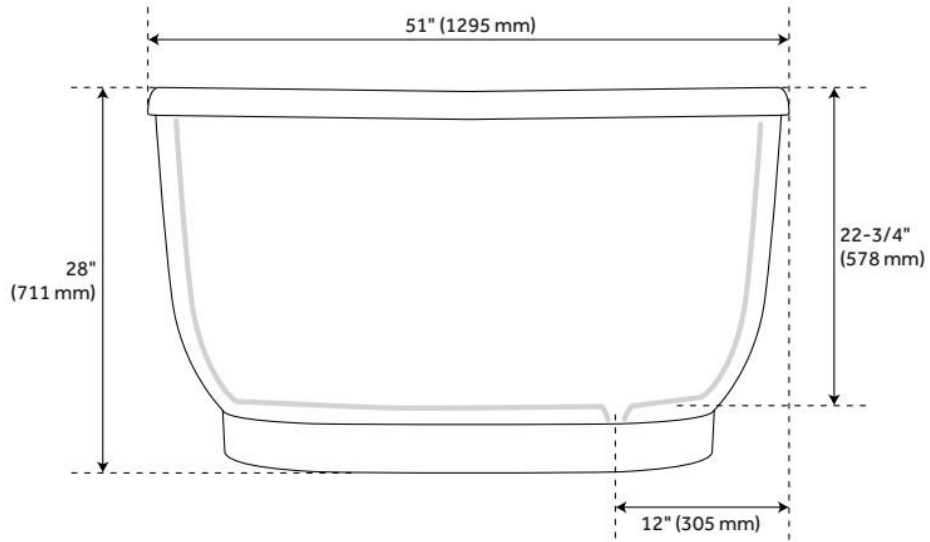

51" PELION ACRYLIC FREESTANDING TUB - NO FAUCET HOLES

SKU: 375020
Code: SH375020

FEATURES

Tub Material: Acrylic
Product Finish: White
Shape: Oval
Tub Drain Placement: End
Drain Included: Yes
Water Depth to Overflow: 19-7/8"
Water Capacity (Gallons): 62
Built-In Adjusters: Yes
Tub Weight Uncrated (lbs): 92
Optional Accessory: 428473

CSA B45.5/IAPMO Z124, Massachusetts Accepted, LISTED ID: SH112136*

ADDITIONAL FEATURES

- Formed of two acrylic sheets, the air between acting as thermal insulator.
- Overflow not included.

REVISED 6/28/2024

51" PELION ACRYLIC FREESTANDING TUB - NO FAUCET HOLES

SKU: 375020
Code: SH375020

REVISED 6/28/2024