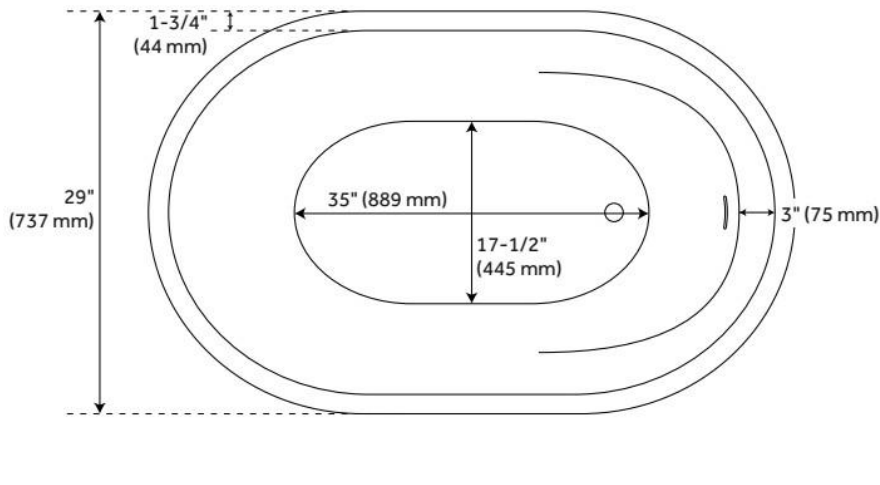

51" PELION ACRYLIC FREESTANDING TUB - NO FAUCET HOLES

SKU: 375020
Code: SH375020

FEATURES

Tub Material: Acrylic
Product Finish: White
Shape: Oval
Tub Drain Placement: End
Drain Included: Yes
Water Depth to Overflow: 19-7/8"
Water Capacity (Gallons): 62
Built-In Adjusters: Yes
Tub Weight Uncrated (lbs): 92
Optional Accessory: 428473

CSA B45.5/IAPMO Z124, Massachusetts Accepted, LISTED ID: SH112136*

ADDITIONAL FEATURES

- Formed of two acrylic sheets, the air between acting as thermal insulator.
- Overflow not included.

REVISED 6/28/2024

51" PELION ACRYLIC FREESTANDING TUB - NO FAUCET HOLES

SKU: 375020
Code: SH375020

REVISED 6/28/2024