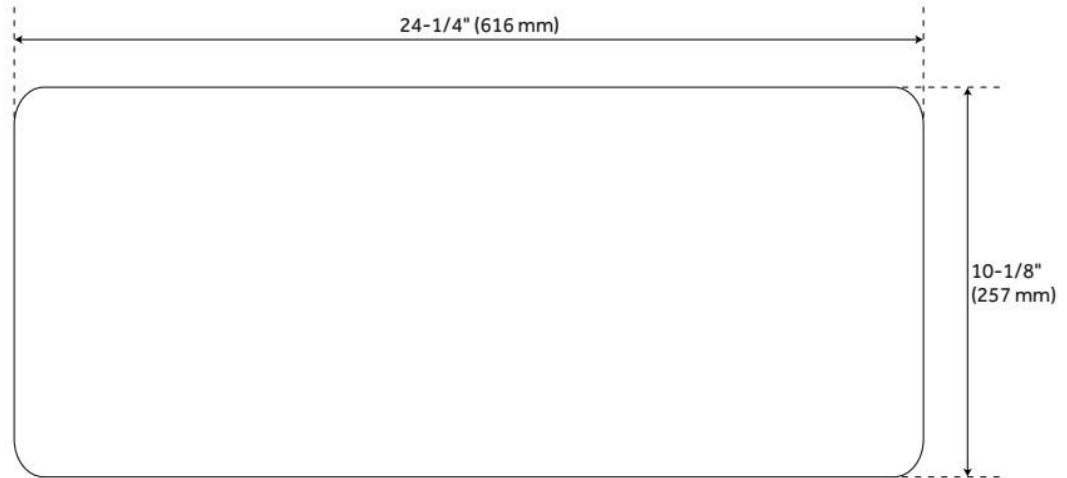

24" REINHARD FIRECLAY FARMHOUSE SINK - WHITE

SKU: 393676
Code: SH393676

REVISED 7/10/2024