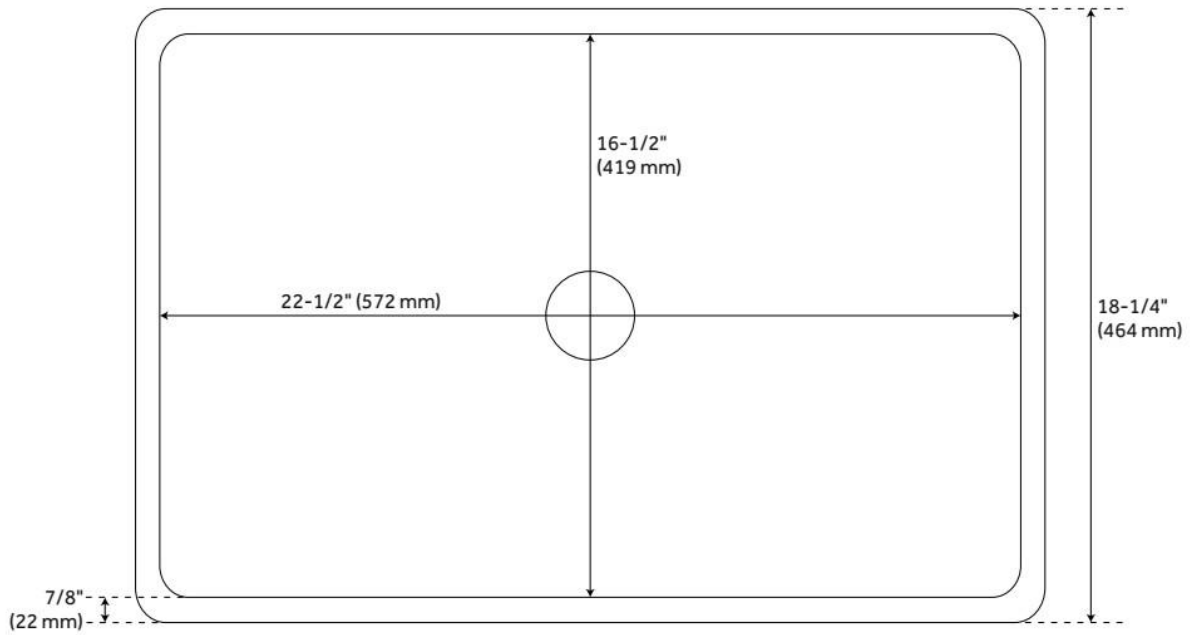

24" REINHARD FIRECLAY FARMHOUSE SINK - WHITE

SKU: 393676
Code: SH393676

REVISED 7/10/2024