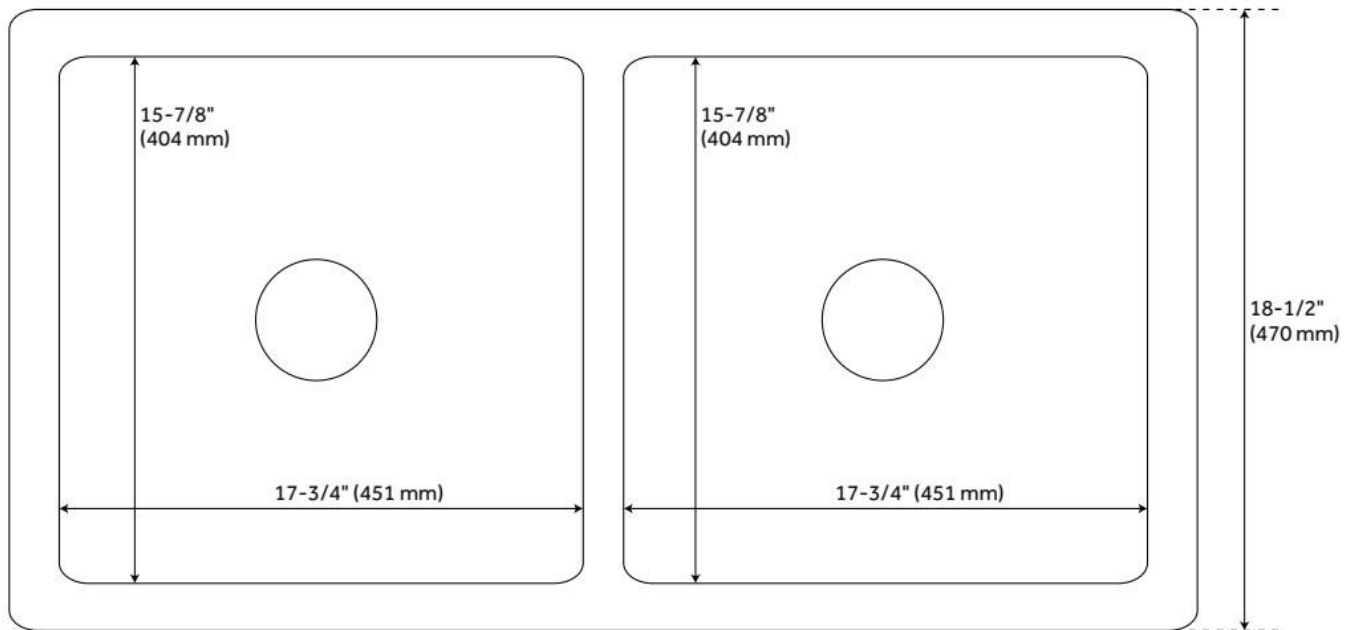

39" RISINGER DOUBLE-BOWL FIRECLAY FARMHOUSE SINK - CASEMENT APRON - WHITE

SKU: 394750
Code: SH394750

REVISED 7/11/2024