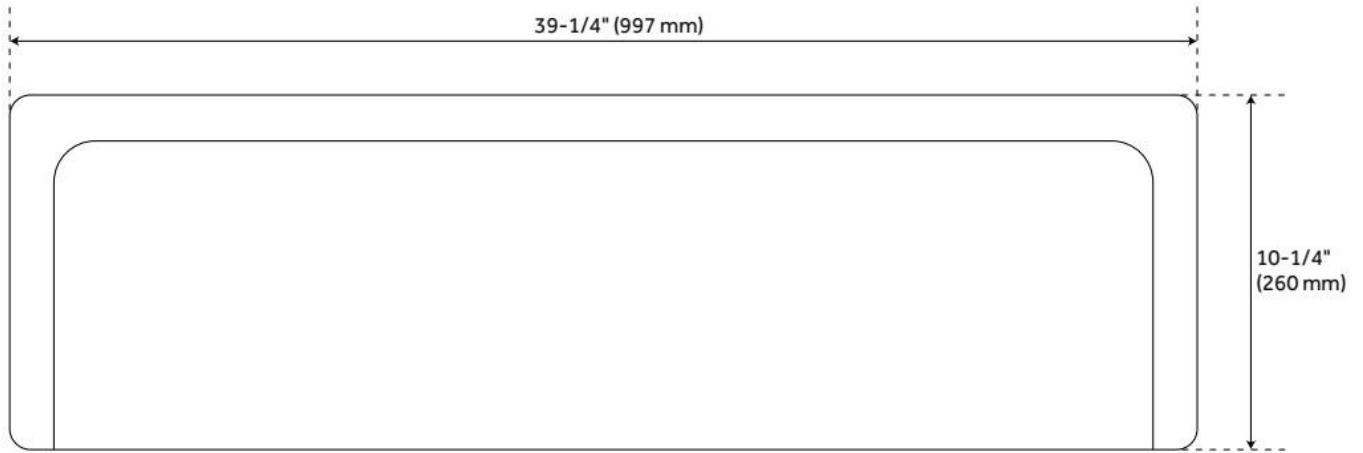

39" RISINGER DOUBLE-BOWL FIRECLAY FARMHOUSE SINK - CASEMENT APRON - WHITE

SKU: 394750
Code: SH394750

REVISED 7/11/2024