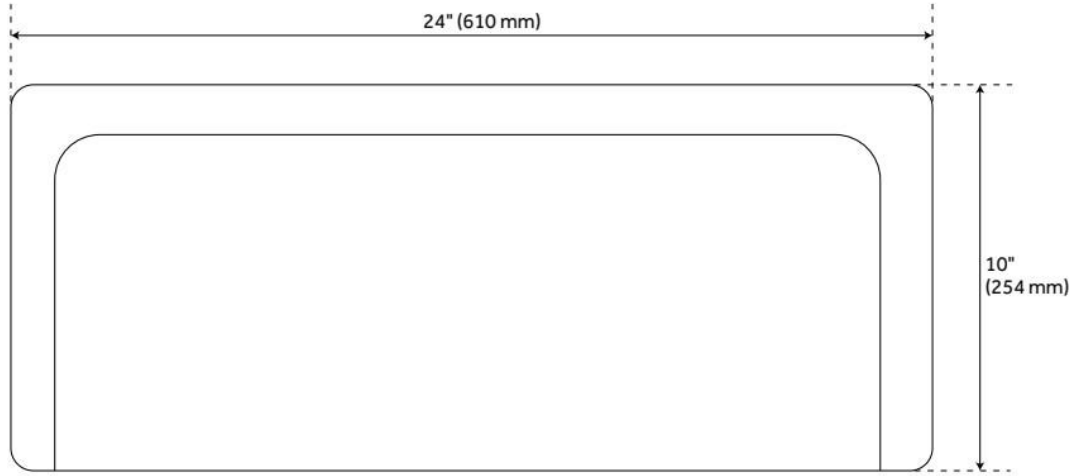

24" RISINGER FIRECLAY FARMHOUSE SINK - CASEMENT APRON - WHITE

SKU: 394768
Code: SH394768

REVISED 7/5/2024