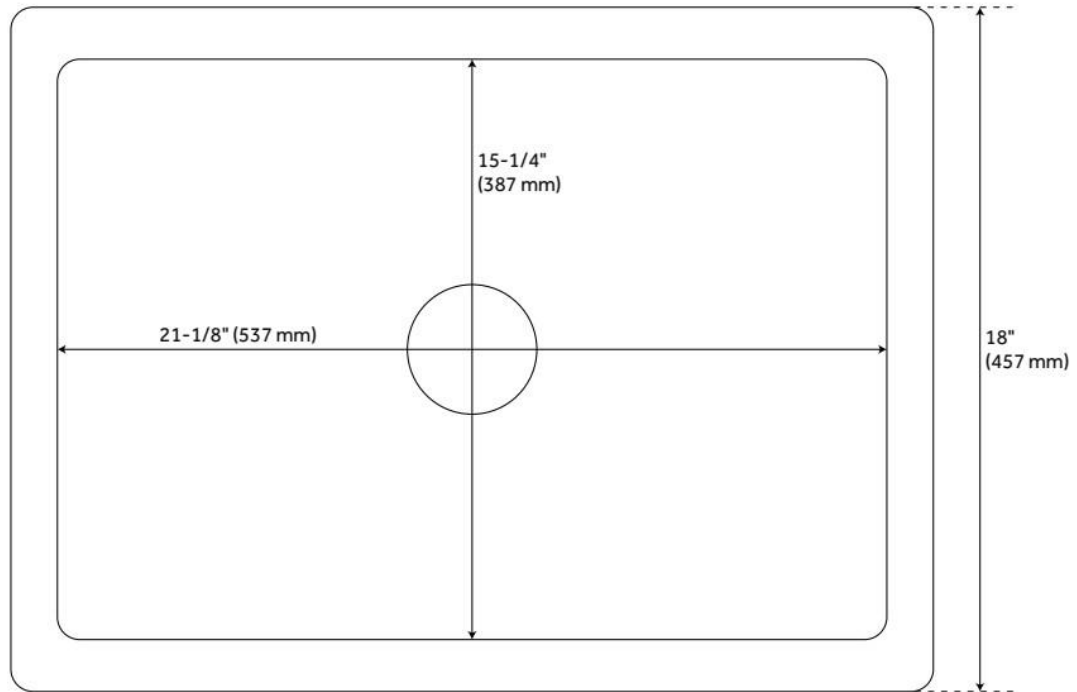

24" RISINGER FIRECLAY FARMHOUSE SINK - CASEMENT APRON - WHITE

SKU: 394768
Code: SH394768

REVISED 7/5/2024