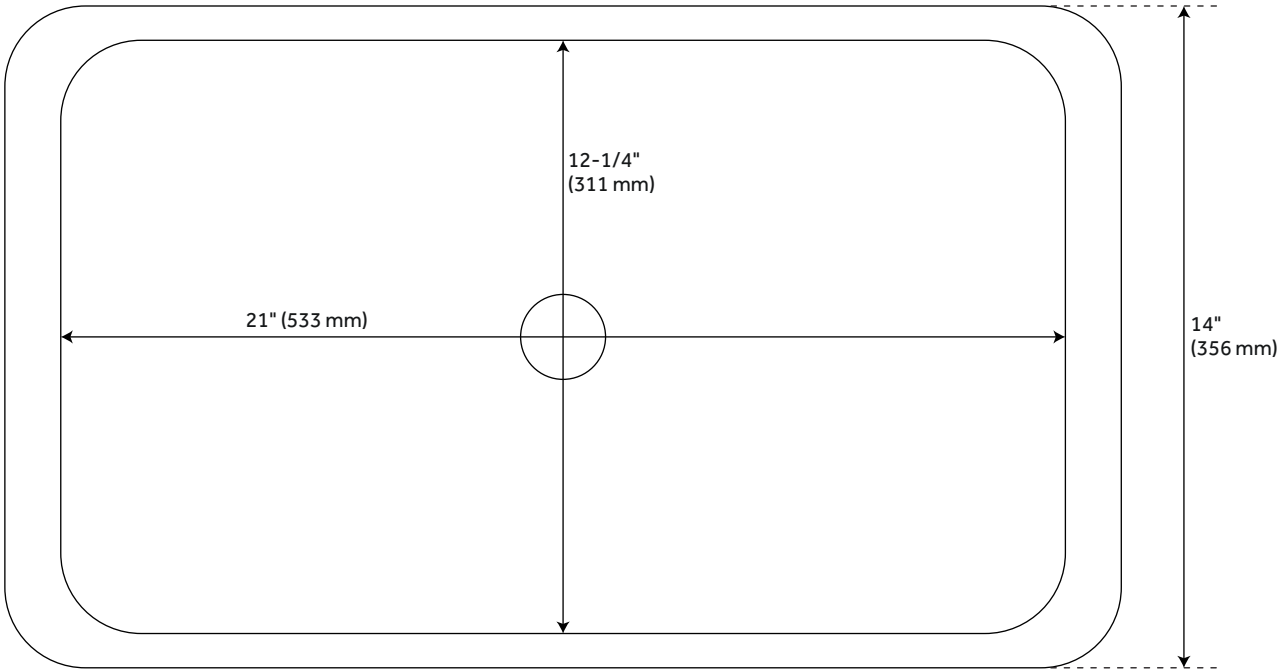

## FEATURES

Installation Type: Vessel  
Material: Solid Surface  
Length: 23-3/4"  
Width: 14"  
Height: 4-3/8"  
Sink Shape: Rectangle  
Number of Basins: 1  
Sink Installation: Vessel  
Faucet Centers: No Faucet Hole  
Overflow Hole: No  
Basin Length: 21"  
Basin Width: 12-1/4"  
Basin Depth: 4-3/8"  
Fits Drain Hole Size: 1-1/2"  
Exterior Treatment: Smooth  
Interior Treatment: Smooth  
Drain Included: No  
Faucet Included: No  
Water Depth to Rim: 4-3/8"  
Weight: 17.64

# CANOPUS MATTE SOLID SURFACE VESSEL SINK

---

SKU: 398736  
Code: SH398736

# CANOPUS MATTE SOLID SURFACE VESSEL SINK

All dimensions and specifications are nominal and may vary. Use actual products for accuracy in critical situations.