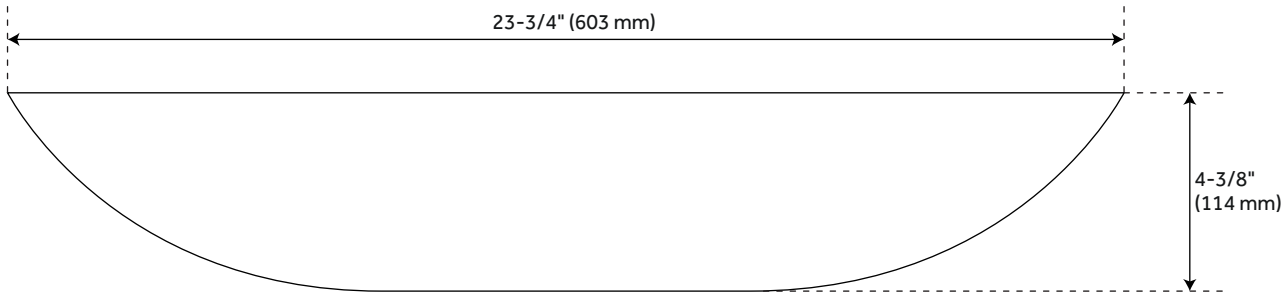

CANOPUS MATTE SOLID SURFACE VESSEL SINK

All dimensions and specifications are nominal and may vary. Use actual products for accuracy in critical situations.