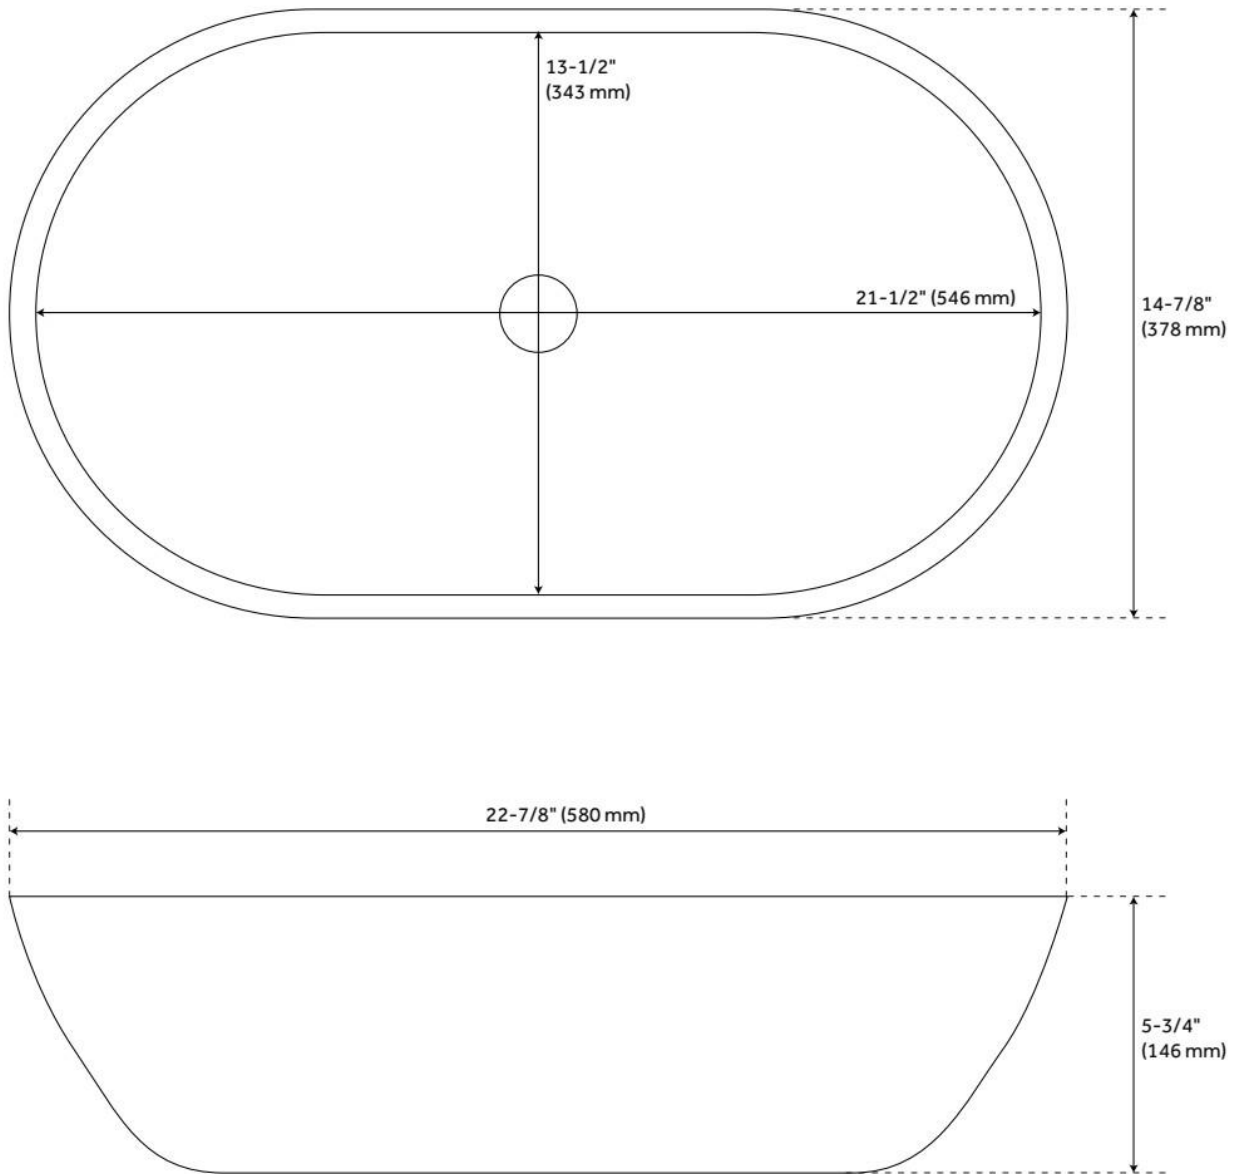

ATRIA MATTE SOLID SURFACE VESSEL SINK

SKU: 398746
Code: SH152858

REVISED 7/15/2024