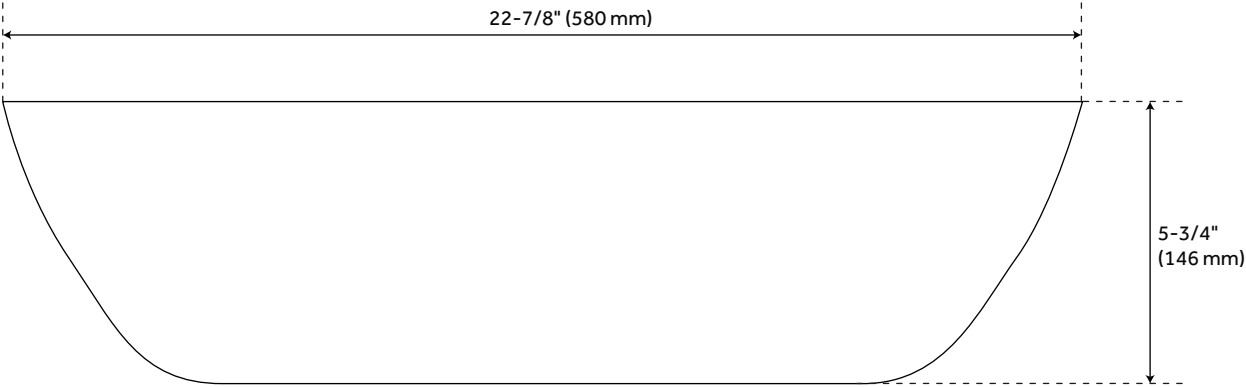

ATRIA MATTE RESIN VESSEL SINK

SKU: 398746

All dimensions and specifications are nominal and may vary. Use actual products for accuracy in critical situations.