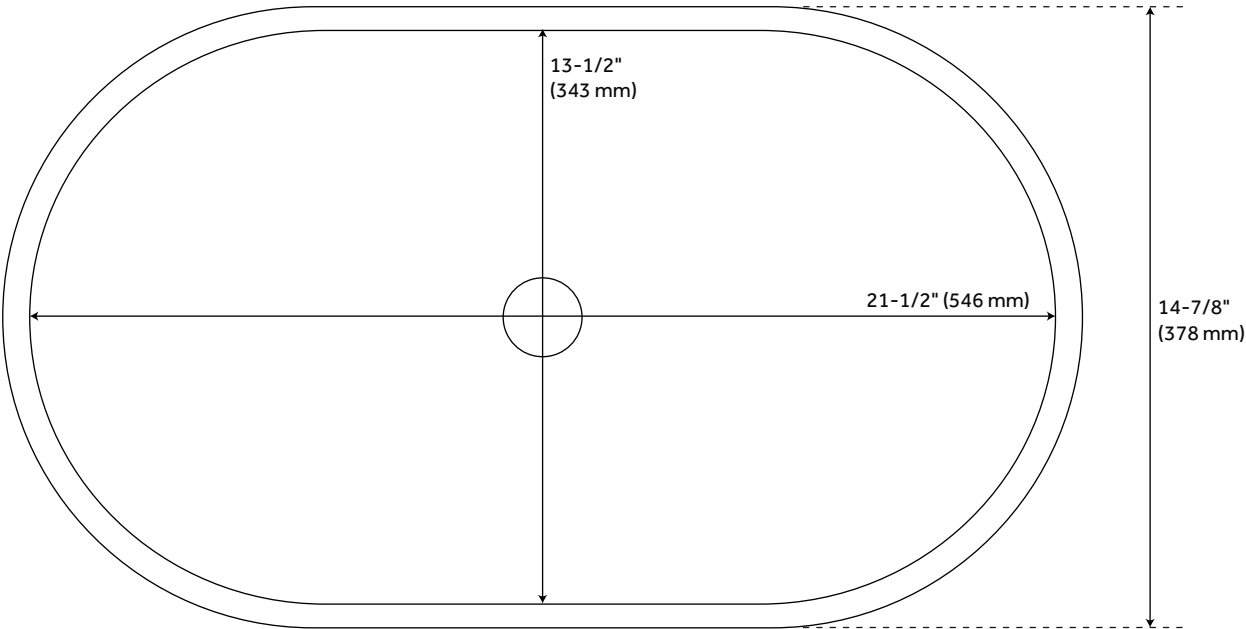

ATRIA MATTE RESIN VESSEL SINK

SKU: 398746

All dimensions and specifications are nominal and may vary. Use actual products for accuracy in critical situations.