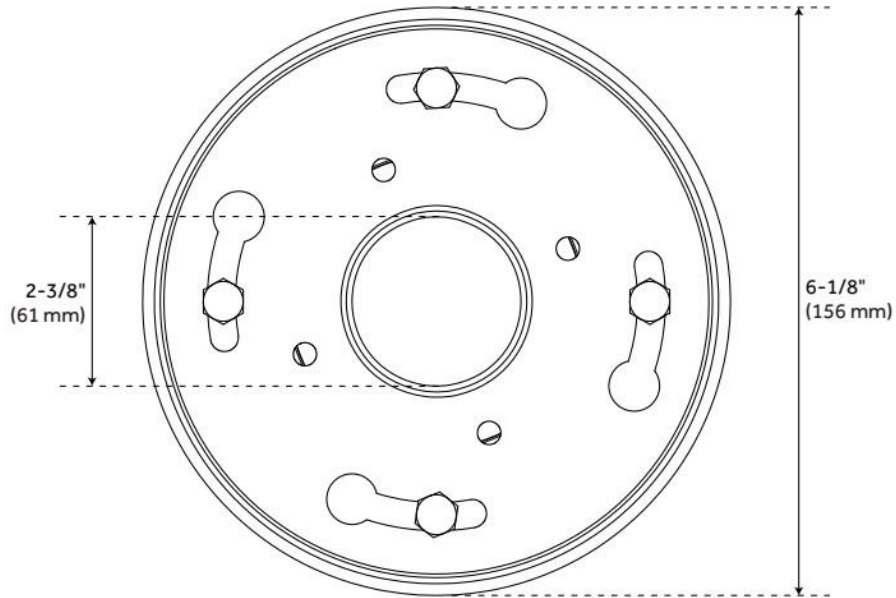

PVC DRAIN FLANGE COUPLING

SKU: 399922
Code: SH399922

FEATURES

Material: PVC

ASME A112.18.2/CSA B125.2, Massachusetts Accepted, LISTED ID: SH439001*

ADDITIONAL FEATURES

- Used to connect a flexible, rubber membrane between flooring and tile shower floor.
- Connects 2-1/8" shower drain to waste pipe. Fits over 2-1/8" and inside 3" pipe.
- Includes rubber gasket.
- Made for use with Carmen (928028 & 927531), Cohen (927530 & 928029), Effendi (926148 & 928027), Loup (926146), Ortiz (928030), Siewart (926145), Thornton (928026), Reid (917170), or Werner (926147) Shower Drain, sold separately.

REVISED 2/13/2025

PVC DRAIN FLANGE COUPLING

SKU: 399922
Code: SH399922

REVISED 2/13/2025