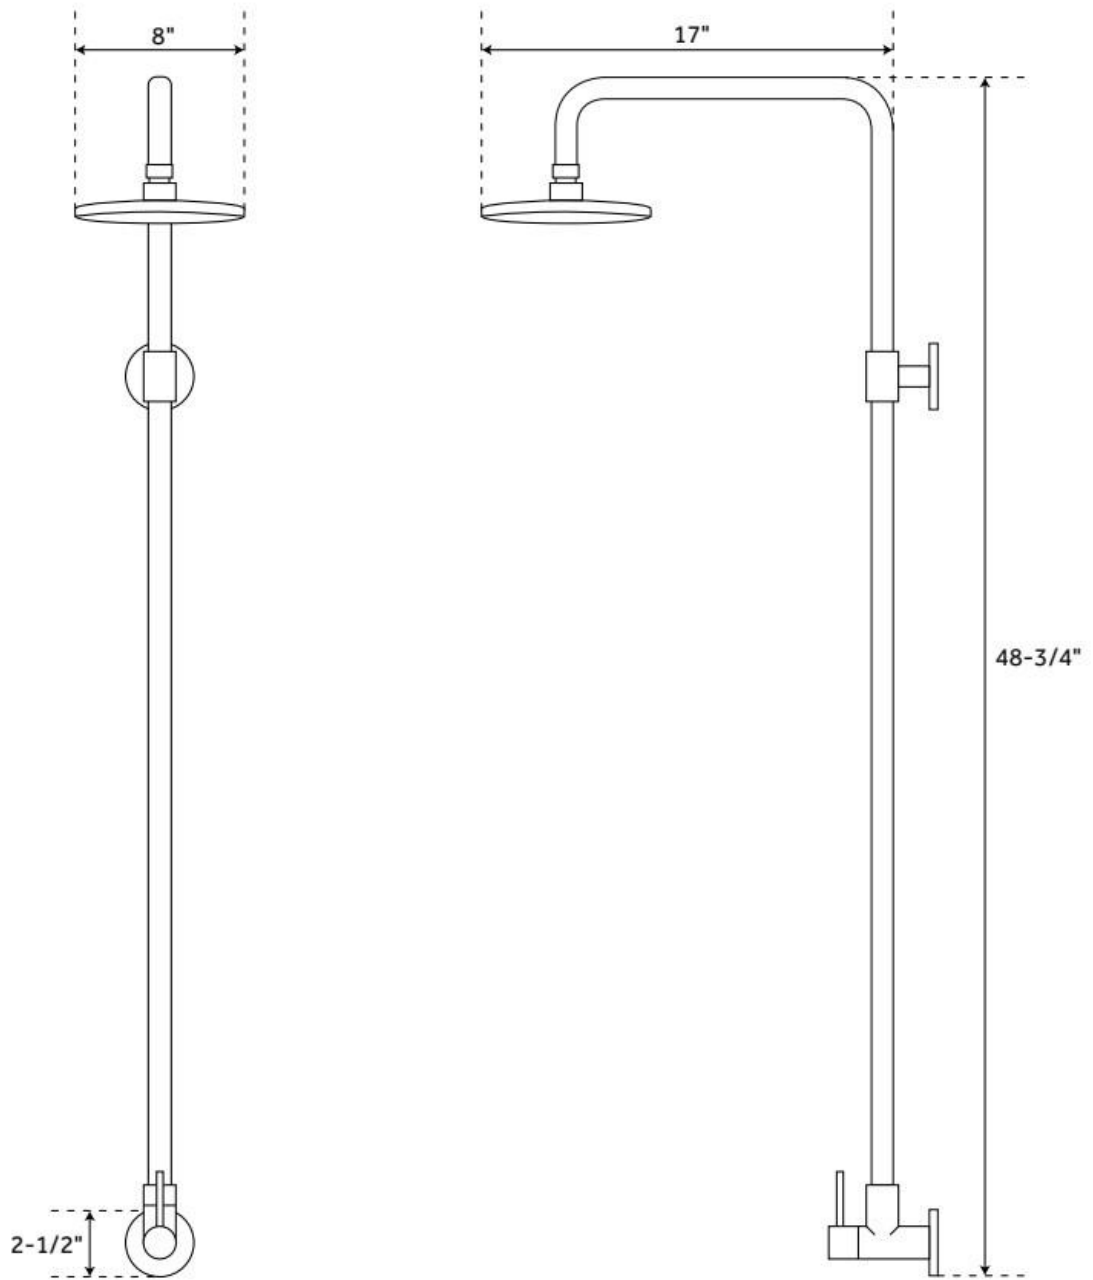

STAINLESS STEEL EXPOSED OUTDOOR SHOWER

SKU: 401594
Code: SH401594

FEATURES

Material: Stainless Steel
Shower Head Swivel: Yes
Shower Head Flow Rate: 1.8 gpm (6.8 L/min) @ 80 psi

Massachusetts Accepted

ADDITIONAL FEATURES

- Riser pipe measures 48-3/4".
- Riser is 1/2" IPS
- Single inlet water line connection on back of unit.

REVISED 3/18/2025

STAINLESS STEEL EXPOSED OUTDOOR SHOWER

SKU: 401594
Code: SH401594

REVISED 3/18/2025