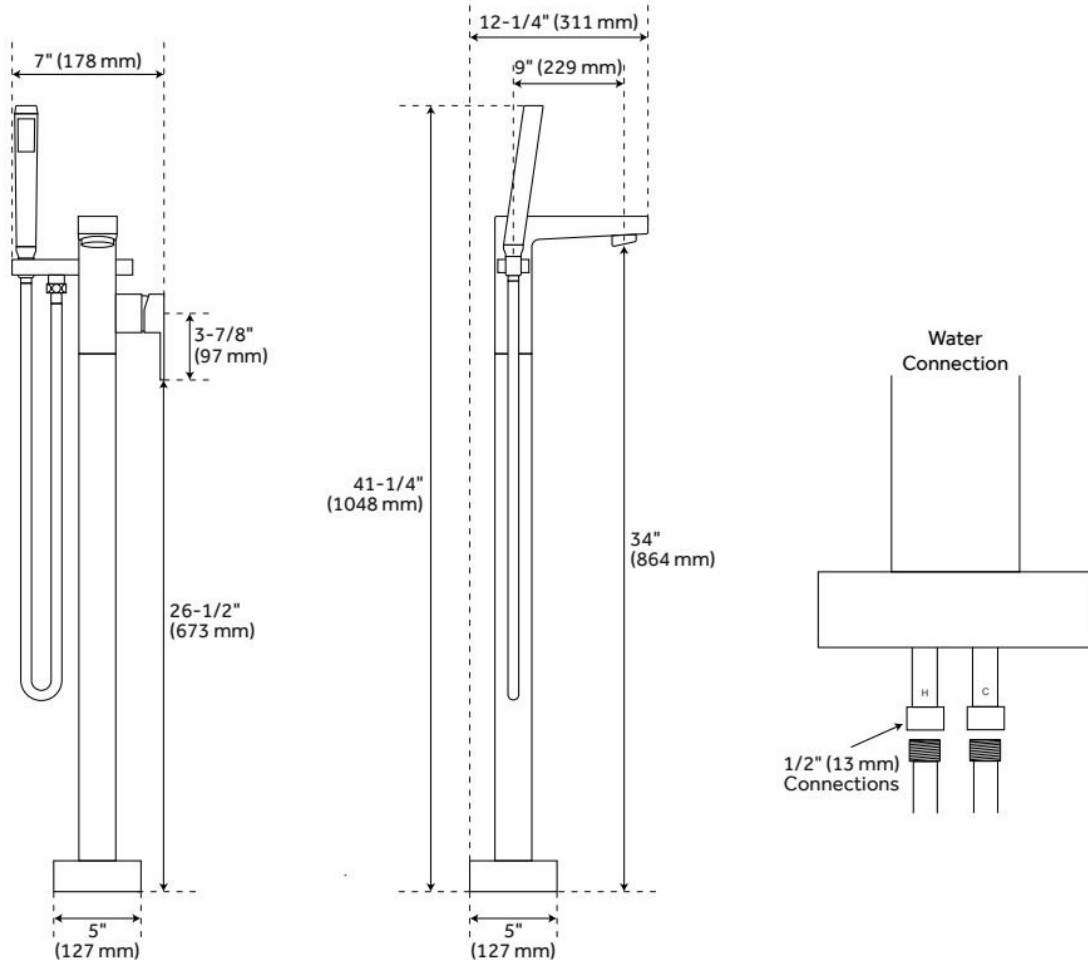

CYBELLE FREESTANDING TUB FAUCET - CHROME

SKU: 402352
Code: SH402352

FEATURES

Material: Metal construction for strength and durability
Installation Type: Freestanding
Flow Rate: 5.7 gpm (21.6 L/min) @ 80 psi
Hand Shower Flow Rate: 2.0 gpm (7.6 L/min) @ 80 psi
Spray Type: Full
Cartridge Type: Ceramic Disc
Swivel Spout: No

ASME A112.18.1/CSA B125.1, LISTED ID: 518623

ADDITIONAL FEATURES

- Freestanding design. Mounts to wood or tile floor with included mounting plate.
- Heavy-duty design with a single-control tub filler.
- 1/2" NPT connection under floor.
- Handshower has a maximum flow rate of 1.95 gpm (gallons per minute).
- Underfloor access is required for proper installation. Installation on a concrete slab will require cutting and concrete removal.

REVISED 5/16/2024

CYBELLE FREESTANDING TUB FAUCET - CHROME

SKU: 402352
Code: SH402352

REVISED 5/16/2024