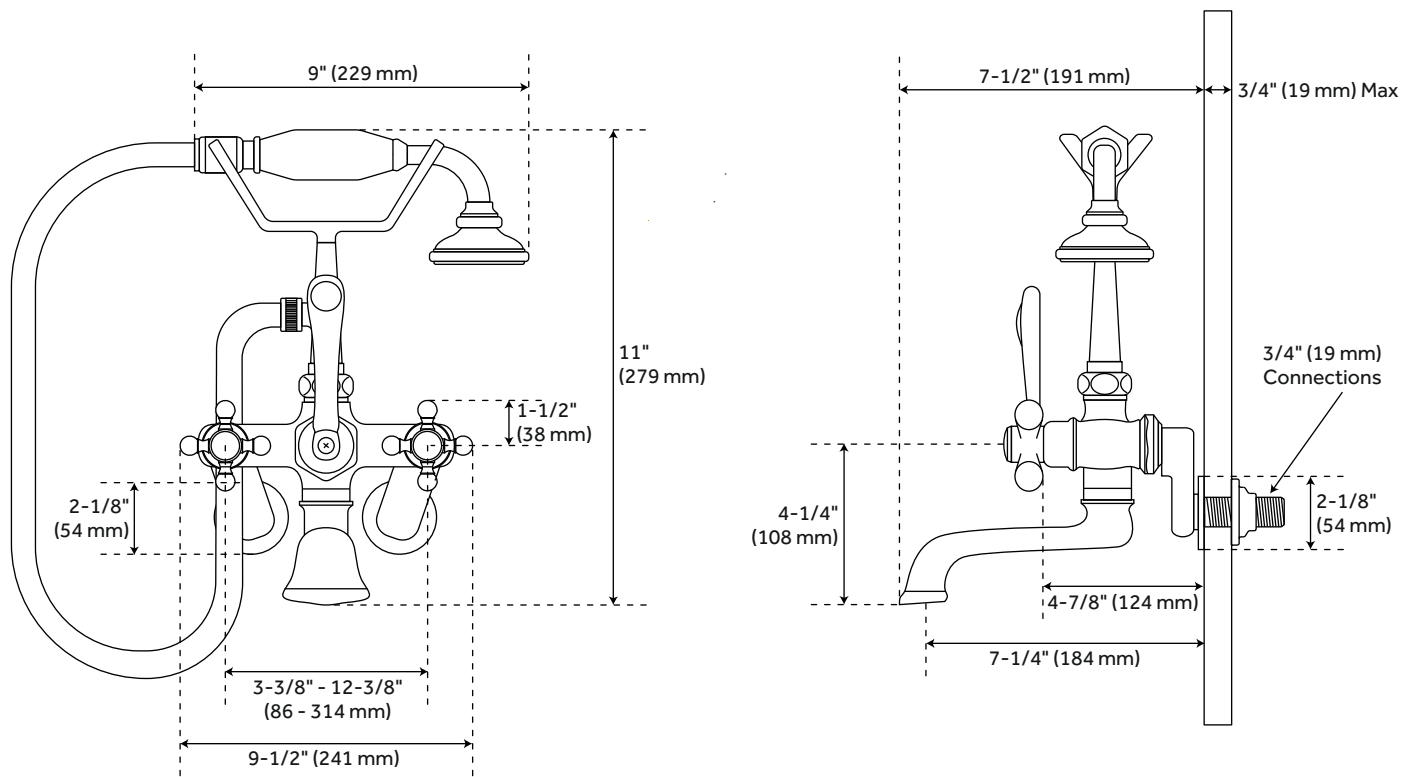

## FEATURES

Installation Type: Tub Wall Mount  
Features: Hand Shower Included  
Design: Traditional  
Product Finish: Chrome  
Width: 7-1/2"  
Height: 11"  
Depth: 7-1/2"  
Assembly Required: No  
Faucet Centers: 8"  
Drain Included: No  
Handle Type: Cross  
Shut-off Valves Included: No  
Hand Shower Hose Length: 60"  
Hand Shower Style: Telephone  
Water Connection Included: Yes  
Diverter Included: Yes  
Spout Reach: 7-1/4"  
Hot and Cold Indicators: Yes  
Handle Material: Metal  
Tub Faucet Material: Metal  
Spout Width: 2"  
Couplers Included: Yes

# TUB WALL-MOUNT TELEPHONE FAUCET AND HAND SHOWER - VINTAGE CROSS HANDLES

SKU: 402784  
Code: SH402784

## ADDITIONAL FEATURES

- Spout is below deck.
- Constructed with high quality materials.
- Faucet can be installed with variable centers from 3-3/8" - 12-3/8"

REVISED 3/17/2023

# TUB-WALL-MOUNT TELEPHONE FAUCET AND HAND SHOWER - VINTAGE CROSS HANDLES

SKU: 402784

All dimensions and specifications are nominal and may vary. Use actual products for accuracy in critical situations.