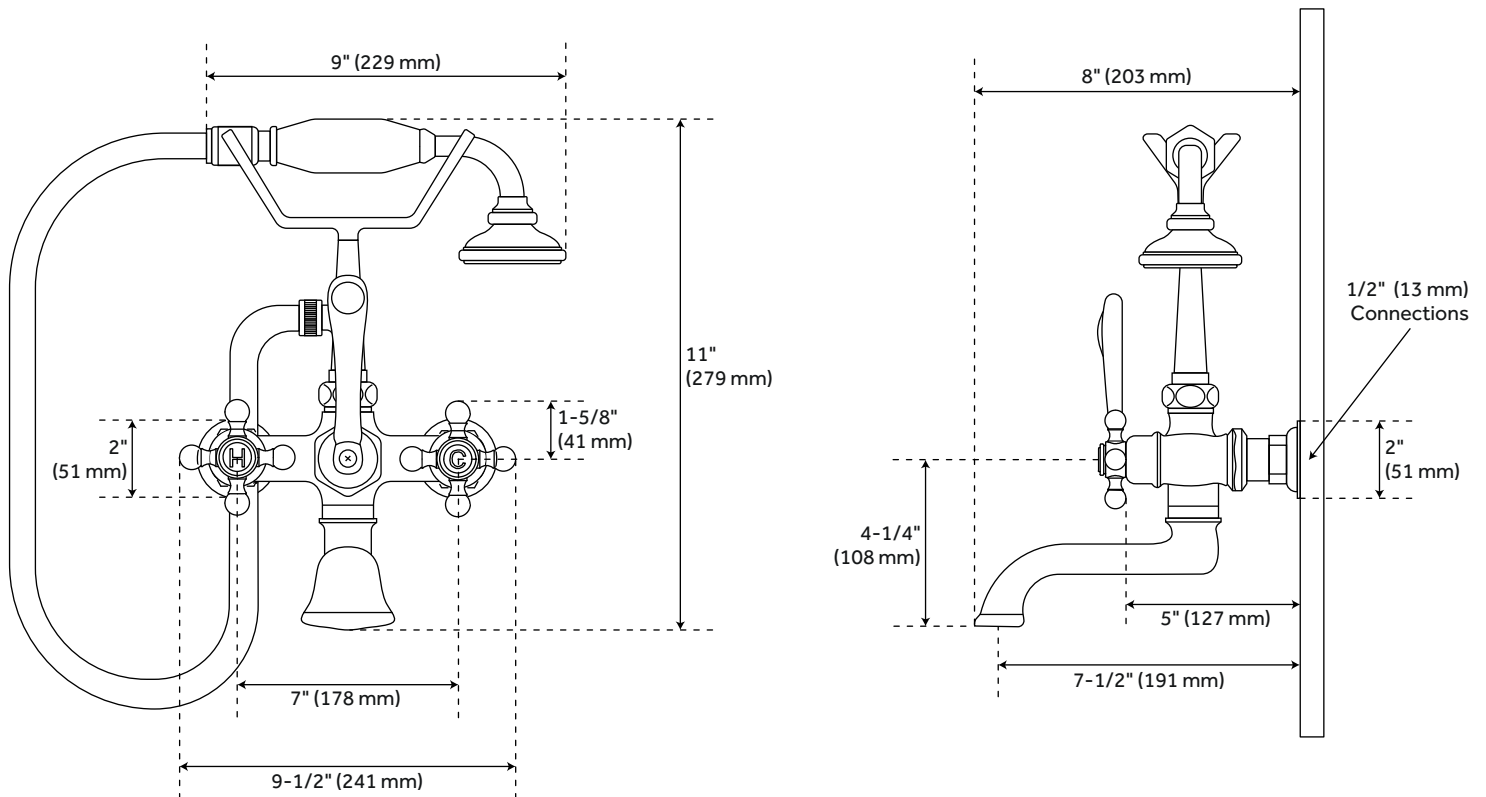

WALL-MOUNT TELEPHONE FAUCET AND HAND SHOWER - VINTAGE CROSS HANDLES

SKU: 402785
Code: SH402785

ASSE 1016 Type P/T

FEATURES

Installation Type: Wall Mount
Features: Hand Shower Included
Design: Traditional
Product Finish: Chrome
Width: 8"
Height: 11"
Assembly Required: No
Faucet Centers: 7"
Drain Included: No
Handle Type: Cross
Hand Shower Hose Length: 60"
Hand Shower Style: Telephone
Water Connection Included: Yes
Diverter Included: Yes
Spout Reach: 7-1/2"
Ceramic Disc Cartridges: Yes
Hot and Cold Indicators: Yes
Handle Material: Metal
Tub Faucet Material: Metal
Spout Width: 2"
Couplers Included: Yes

REVISED 3/17/2023

WALL-MOUNT TELEPHONE FAUCET AND HAND SHOWER - VINTAGE CROSS HANDLES

SKU: 402785

Code: SH402785

ADDITIONAL FEATURES

REVISED 3/17/2023

WALL-MOUNT TELEPHONE FAUCET AND HAND SHOWER - VINTAGE CROSS HANDLES

SKU: 402785

All dimensions and specifications are nominal and may vary. Use actual products for accuracy in critical situations.