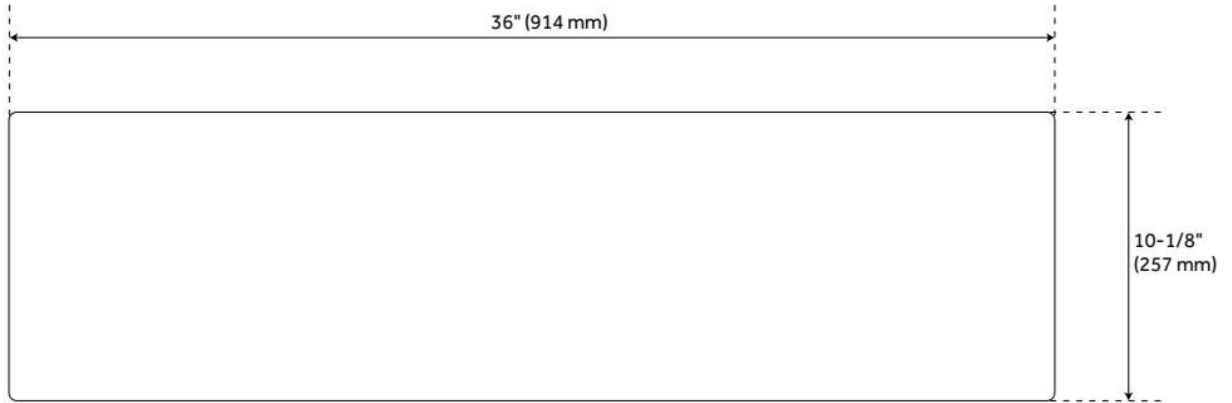

36" RISINGER 60/40 OFFSET BOWL FIRECLAY FARMHOUSE SINK - SMOOTH APRON - WHITE

SKU: 406509
Code: SH406509

REVISED 7/12/2024