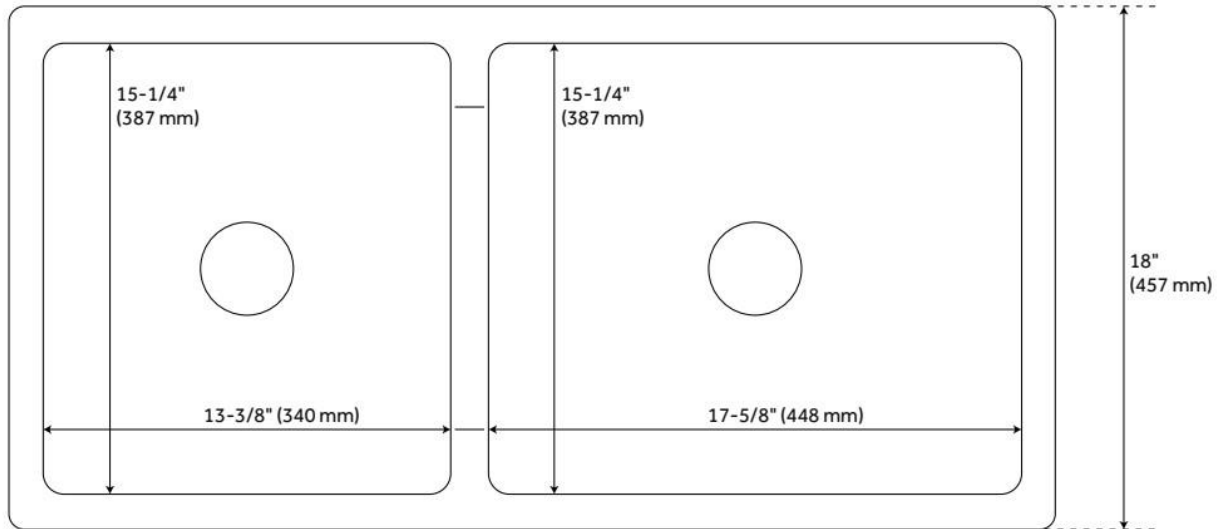

36" RISINGER 60/40 OFFSET BOWL FIRECLAY FARMHOUSE SINK - SMOOTH APRON - WHITE

SKU: 406509
Code: SH406509

REVISED 7/12/2024