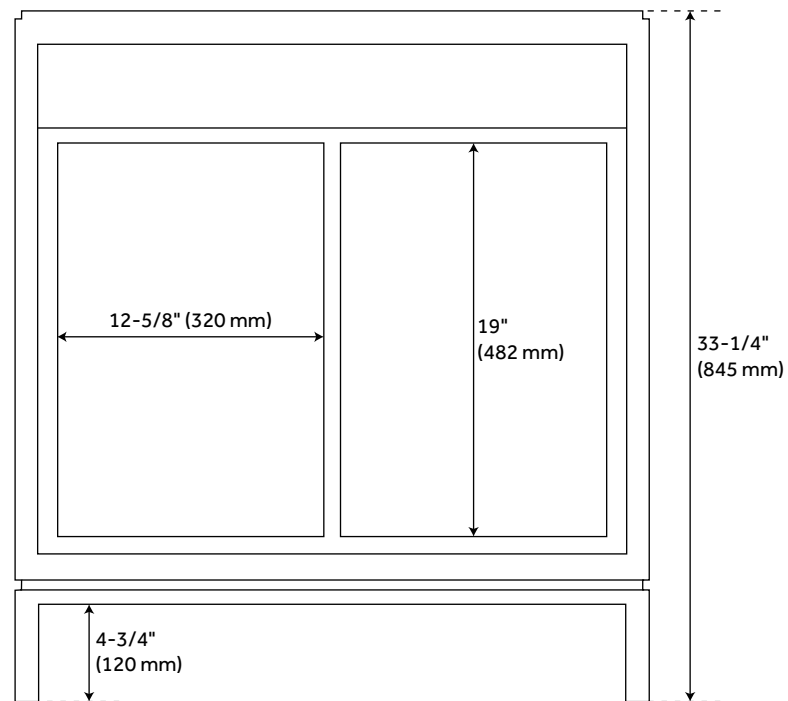

30" BECKER TEAK VANITY - TEAK - VANITY CABINET ONLY

SKU: 412229
Code: SH412229

FEATURES

Installation Type: Freestanding
Features: Matching Mirror;Soft-Close Hinges
Product Finish: Teak
Material: Teak
Number of Doors: 2
Width: 29-7/8"
Height: 33-1/4"
Depth: 20-7/8"
Assembly Required: No
Number of Basins: 1
Vanity Top Options: No Top
Faucet Included: No
Vanity Top Material: No Top
Size: 30 in
Sink Included: no
Vanity Top Included: no
Mirror Included: No

REVISED 6/8/2023

30" BECKER TEAK VANITY - TEAK - VANITY CABINET ONLY

SKU: 412229

Code: SH412229

ADDITIONAL FEATURES

- See Installation Instructions for directions to attach the vanity top and sink.
- All dimensions are ($\pm 1/2$ ").

REVISED 6/8/2023

30" BECKER TEAK VANITY - TEAK

All dimensions and specifications are nominal and may vary. Use actual products for accuracy in critical situations.