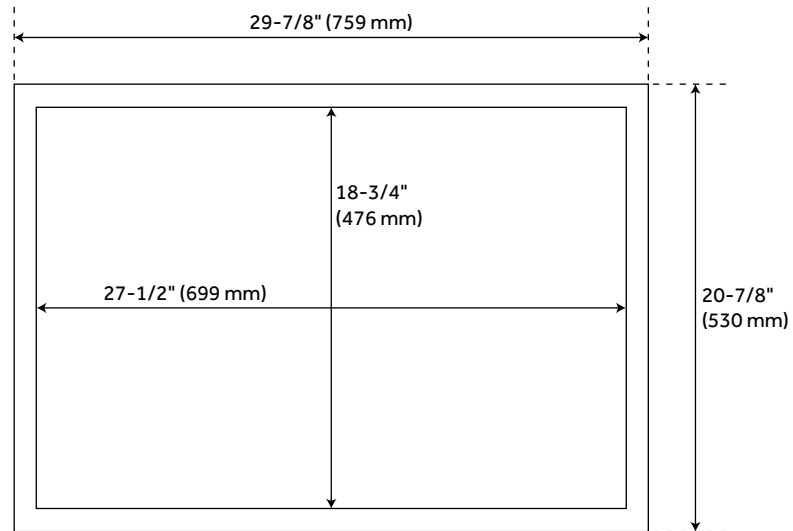

30" BECKER TEAK VANITY - TEAK - VANITY CABINET ONLY

SKU: 412229
Code: SH412229

FEATURES

Installation Type: Freestanding
Features: Matching Mirror;Soft-Close Hinges
Product Finish: Teak
Material: Teak
Number of Doors: 2
Width: 29-7/8"
Height: 33-1/4"
Depth: 20-7/8"
Assembly Required: No
Number of Basins: 1
Vanity Top Options: No Top
Faucet Included: No
Vanity Top Material: No Top
Size: 30 in
Sink Included: no
Vanity Top Included: no
Mirror Included: No

REVISED 6/8/2023

30" BECKER TEAK VANITY - TEAK - VANITY CABINET ONLY

SKU: 412229

Code: SH412229

ADDITIONAL FEATURES

- See Installation Instructions for directions to attach the vanity top and sink.
- All dimensions are ($\pm 1/2$ ").

REVISED 6/8/2023

30" BECKER TEAK VANITY - TEAK

All dimensions and specifications are nominal and may vary. Use actual products for accuracy in critical situations.