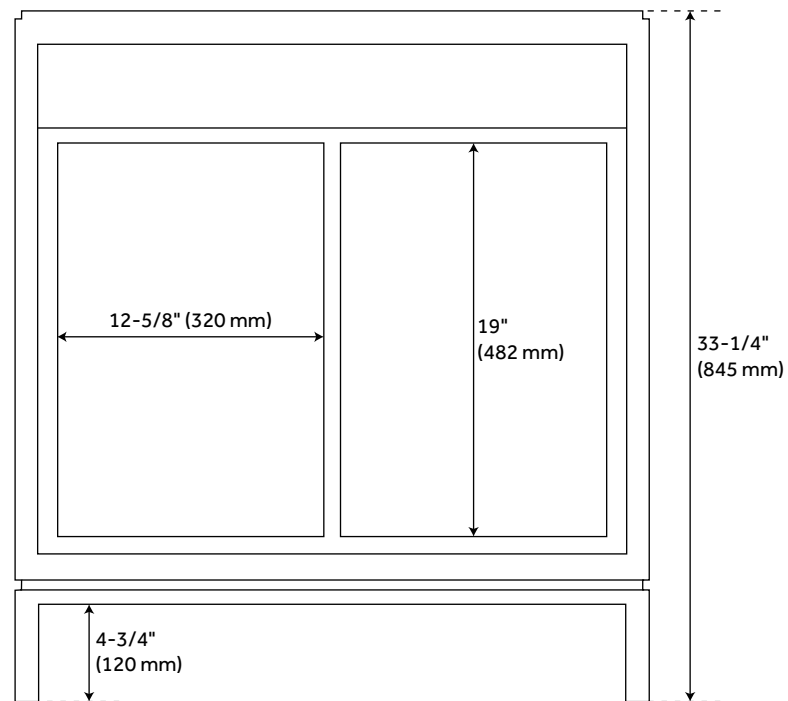

FEATURES

Installation Type: Freestanding
Features: Matching Mirror;Soft-Close Hinges
Product Finish: Teak
Material: Teak
Number of Doors: 2
Width: 29-7/8"
Height: 33-1/4"
Depth: 20-7/8"
Assembly Required: No
Number of Basins: 1
Sink Installation: Undermount - Rectangle
Basin Length: 18-1/8"
Basin Width: 12-3/4"
Water Depth To Overflow: 4-1/8"
Fits Drain Hole Size: 1-1/2"
Faucet Included: No
Vanity Top Thickness: 3cm
Water Depth to Rim: 5-1/2"
Sink Included: yes
Vanity Top Included: yes
Vanity Top Depth: 22"
Vanity Top Width: 31"
Mirror Included: No

REVISED 6/8/2023

30" BECKER TEAK VANITY FOR RECTANGULAR UNDERMOUNT SINK - TEAK

SKU: 933117-RUMB

Code: SH466933, SH463395, SH466934, SH463403, SH463396, SH463397, SH463398, SH463401, SH463402, SH463399, SH463400, SH463391, SH463392, SH463393, SH463394

REVISED 6/8/2023

30" BECKER TEAK VANITY - TEAK

All dimensions and specifications are nominal and may vary. Use actual products for accuracy in critical situations.