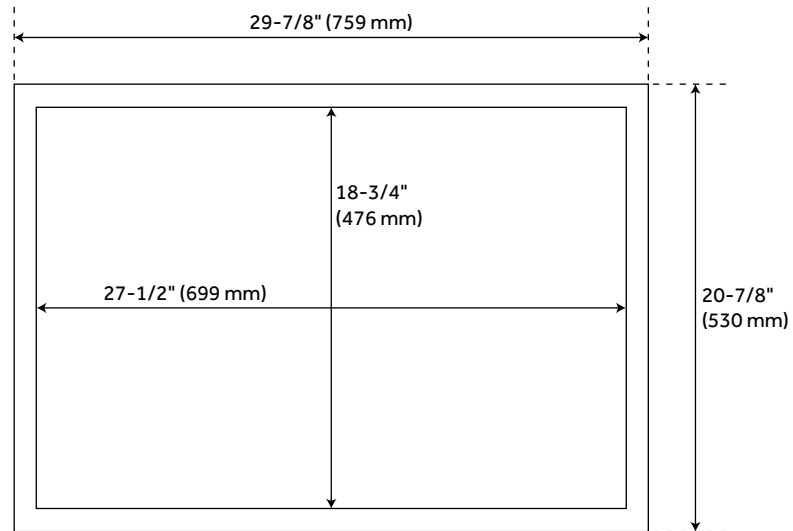

FEATURES

Installation Type: Freestanding
Features: Matching Mirror;Soft-Close Hinges
Product Finish: Teak
Material: Teak
Number of Doors: 2
Width: 29-7/8"
Height: 33-1/4"
Depth: 20-7/8"
Assembly Required: No
Number of Basins: 1
Sink Installation: Undermount - Rectangle
Basin Length: 18-1/8"
Basin Width: 12-3/4"
Water Depth To Overflow: 4-1/8"
Fits Drain Hole Size: 1-1/2"
Faucet Included: No
Vanity Top Thickness: 3cm
Water Depth to Rim: 5-1/2"
Sink Included: yes
Vanity Top Included: yes
Vanity Top Depth: 22"
Vanity Top Width: 31"
Mirror Included: No

REVISED 6/8/2023

30" BECKER TEAK VANITY FOR RECTANGULAR UNDERMOUNT SINK - TEAK

SKU: 933117-RUMB

Code: SH466933, SH463395, SH466934, SH463403, SH463396, SH463397, SH463398, SH463401, SH463402, SH463399, SH463400, SH463391, SH463392, SH463393, SH463394

REVISED 6/8/2023

30" BECKER TEAK VANITY - TEAK

All dimensions and specifications are nominal and may vary. Use actual products for accuracy in critical situations.