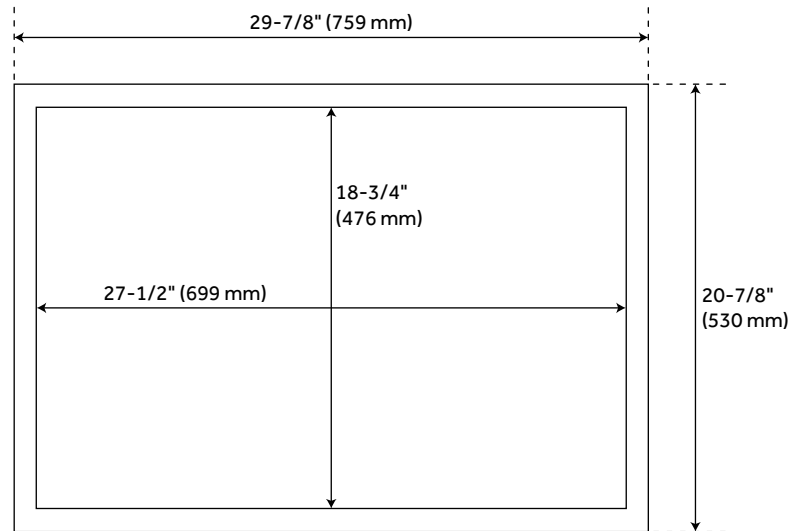

30" BECKER TEAK VANITY FOR UNDERMOUNT SINK - TEAK

SKU: 929191

Code: SH449984, SH460643, SH460642, SH460646, SH460647, SH460648, SH460641

FEATURES

Installation Type: Freestanding
Features: Matching Mirror;Soft-Close Hinges
Product Finish: Teak
Material: Teak
Number of Doors: 2
Width: 29-7/8"
Height: 33-1/4"
Depth: 20-7/8"
Assembly Required: No
Number of Basins: 1
Sink Installation: Undermount - Oval
Basin Length: 16"
Basin Width: 12-1/2"
Water Depth To Overflow: 5"
Fits Drain Hole Size: 1-1/2"
Faucet Included: No
Vanity Top Thickness: 3cm
Water Depth to Rim: 6"
Sink Included: yes
Vanity Top Included: yes
Vanity Top Depth: 22"
Vanity Top Width: 31"
Mirror Included: No

REVISED 6/8/2023

30" BECKER TEAK VANITY FOR UNDERMOUNT SINK - TEAK

SKU: 929191

Code: SH449984, SH460643, SH460642, SH460646, SH460647, SH460648, SH460641

ADDITIONAL FEATURES

- Includes a matching backsplash and white porcelain sink.
- Kiln dried and sanded to a smooth finish. Maintain or restore color using wood treatment products.
- Granite is A-grade. Polished Carrara Marble is sourced from Italy.
- See Installation Instructions for directions to attach the vanity top and sink.
- Each stone top is carved from a single piece of stone and will feature natural variations.
- All dimensions are ($\pm 1/2$ ").

REVISED 6/8/2023

30" BECKER TEAK VANITY - TEAK

All dimensions and specifications are nominal and may vary. Use actual products for accuracy in critical situations.