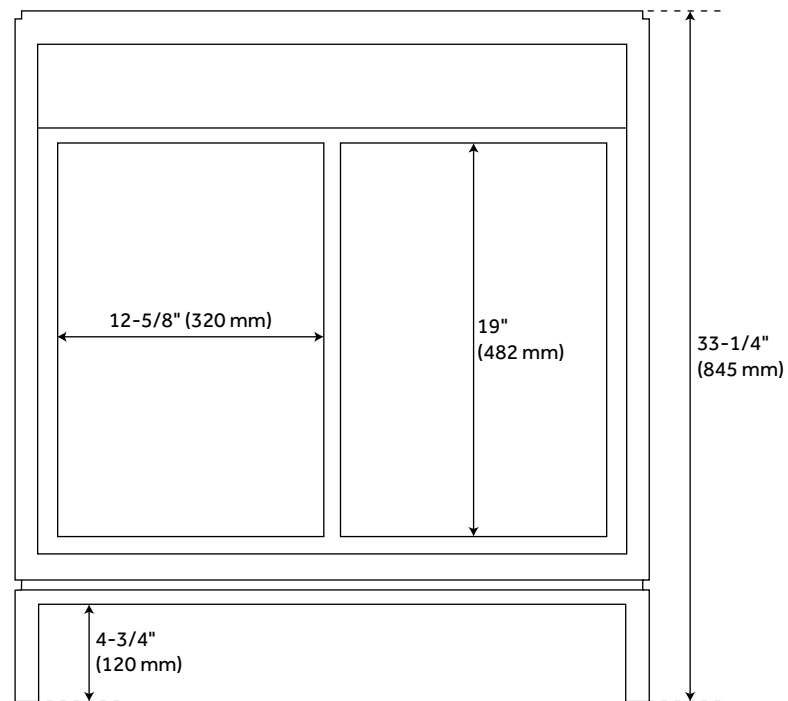

30" BECKER TEAK VANITY FOR UNDERMOUNT SINK - TEAK

SKU: 929191

Code: SH449984, SH460643, SH460642, SH460646, SH460647, SH460648, SH460641

FEATURES

Installation Type: Freestanding
Features: Matching Mirror;Soft-Close Hinges
Product Finish: Teak
Material: Teak
Number of Doors: 2
Width: 29-7/8"
Height: 33-1/4"
Depth: 20-7/8"
Assembly Required: No
Number of Basins: 1
Sink Installation: Undermount - Oval
Basin Length: 16"
Basin Width: 12-1/2"
Water Depth To Overflow: 5"
Fits Drain Hole Size: 1-1/2"
Faucet Included: No
Vanity Top Thickness: 3cm
Water Depth to Rim: 6"
Sink Included: yes
Vanity Top Included: yes
Vanity Top Depth: 22"
Vanity Top Width: 31"
Mirror Included: No

REVISED 6/8/2023

30" BECKER TEAK VANITY FOR UNDERMOUNT SINK - TEAK

SKU: 929191

Code: SH449984, SH460643, SH460642, SH460646, SH460647, SH460648, SH460641

ADDITIONAL FEATURES

- Includes a matching backsplash and white porcelain sink.
- Kiln dried and sanded to a smooth finish. Maintain or restore color using wood treatment products.
- Granite is A-grade. Polished Carrara Marble is sourced from Italy.
- See Installation Instructions for directions to attach the vanity top and sink.
- Each stone top is carved from a single piece of stone and will feature natural variations.
- All dimensions are ($\pm 1/2$ ").

REVISED 6/8/2023

30" BECKER TEAK VANITY - TEAK

All dimensions and specifications are nominal and may vary. Use actual products for accuracy in critical situations.