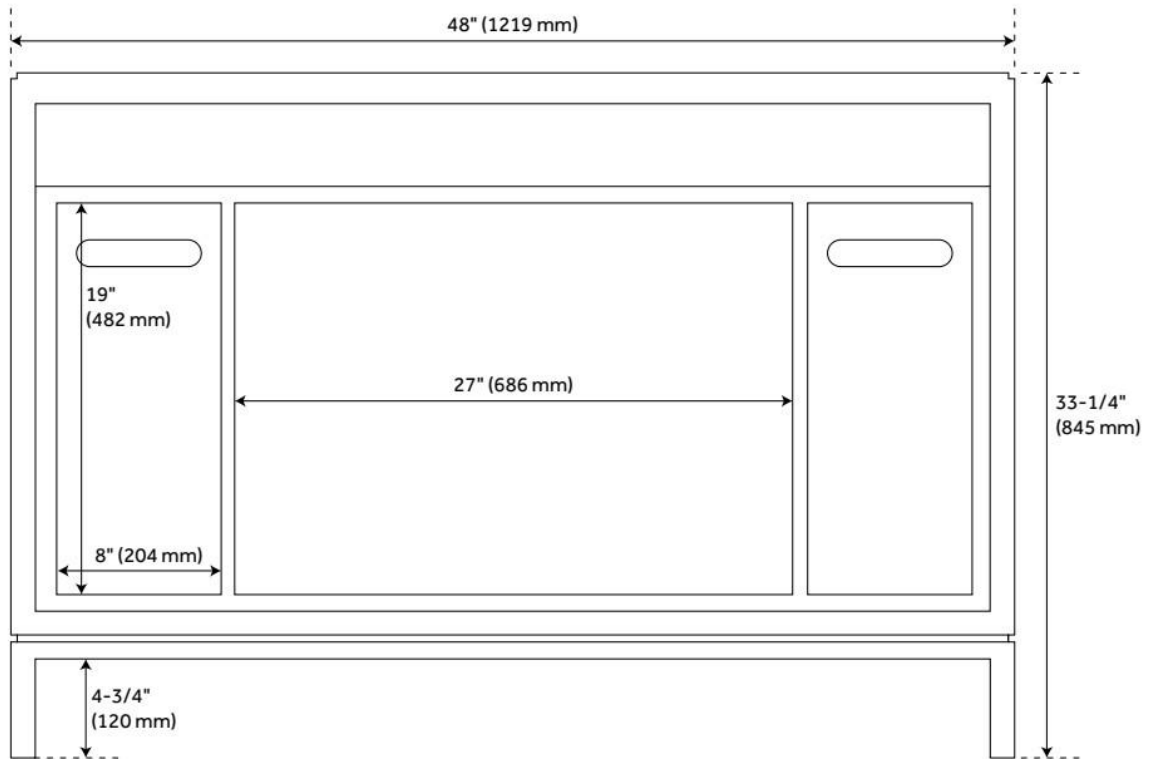

48" BECKER TEAK VANITY - GRAY WASH - VANITY CABINET ONLY

SKU: 412232
Code: SH412232

REVISED 8/1/2024