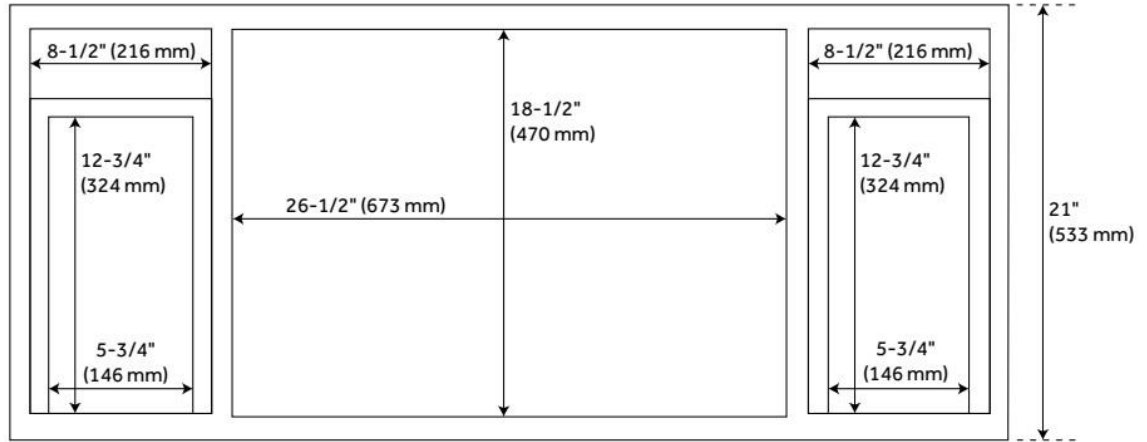

48" BECKER TEAK VANITY - GRAY WASH - VANITY CABINET ONLY

SKU: 412232
Code: SH412232

REVISED 8/1/2024