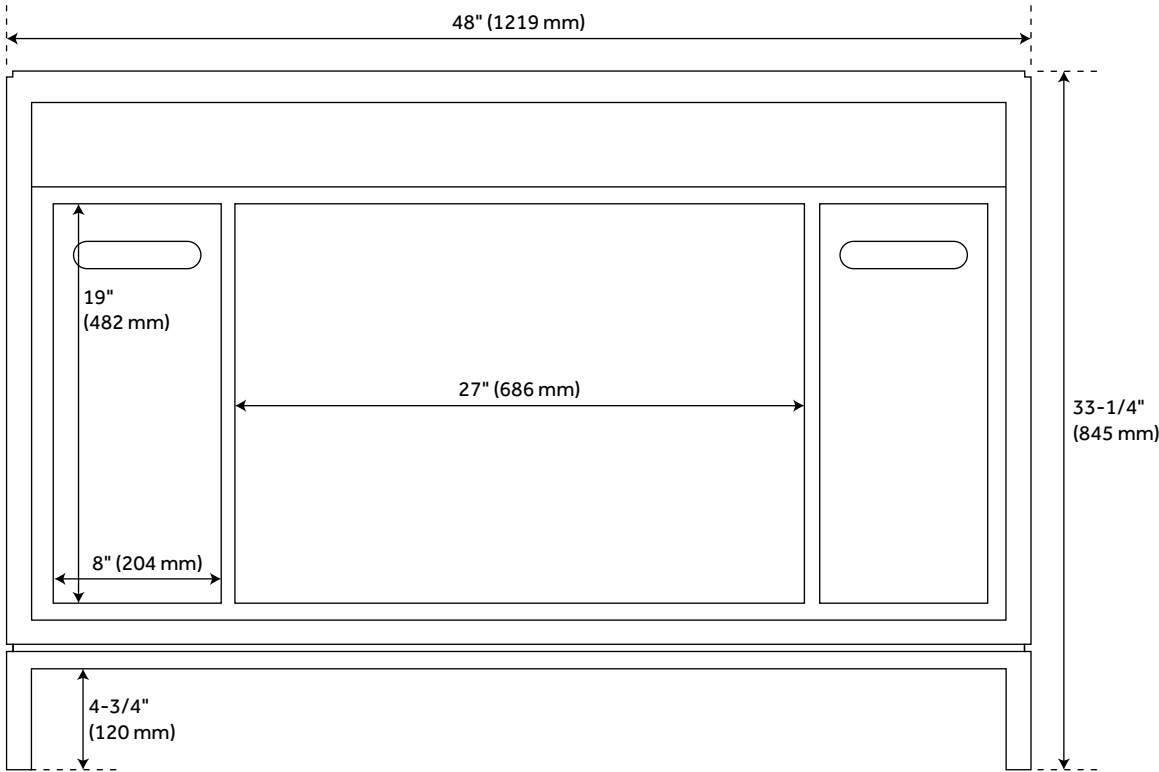

48" BECKER TEAK VANITY - GRAY WASH

SKU: 412232

All dimensions and specifications are nominal and may vary. Use actual products for accuracy in critical situations.