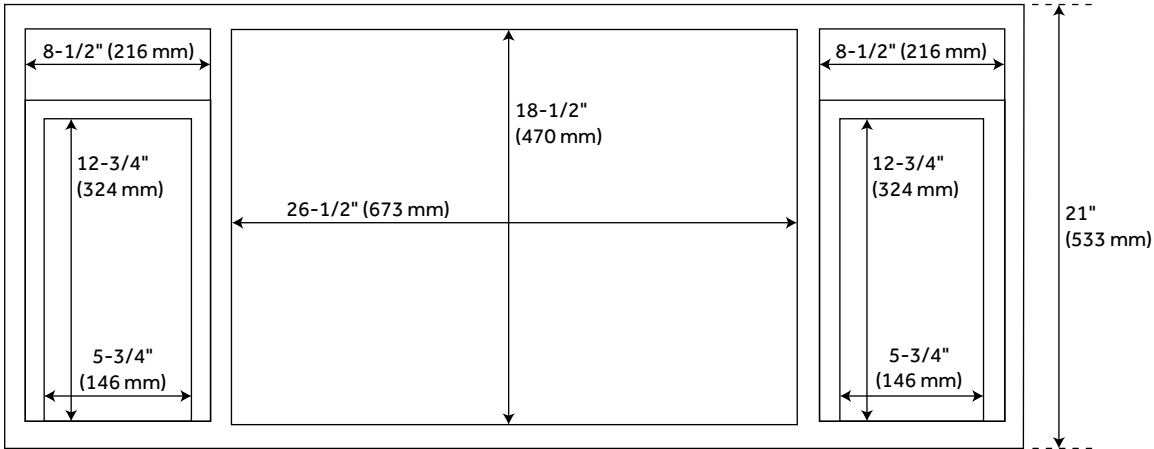

48" BECKER TEAK VANITY - GRAY WASH

SKU: 412232

All dimensions and specifications are nominal and may vary. Use actual products for accuracy in critical situations.