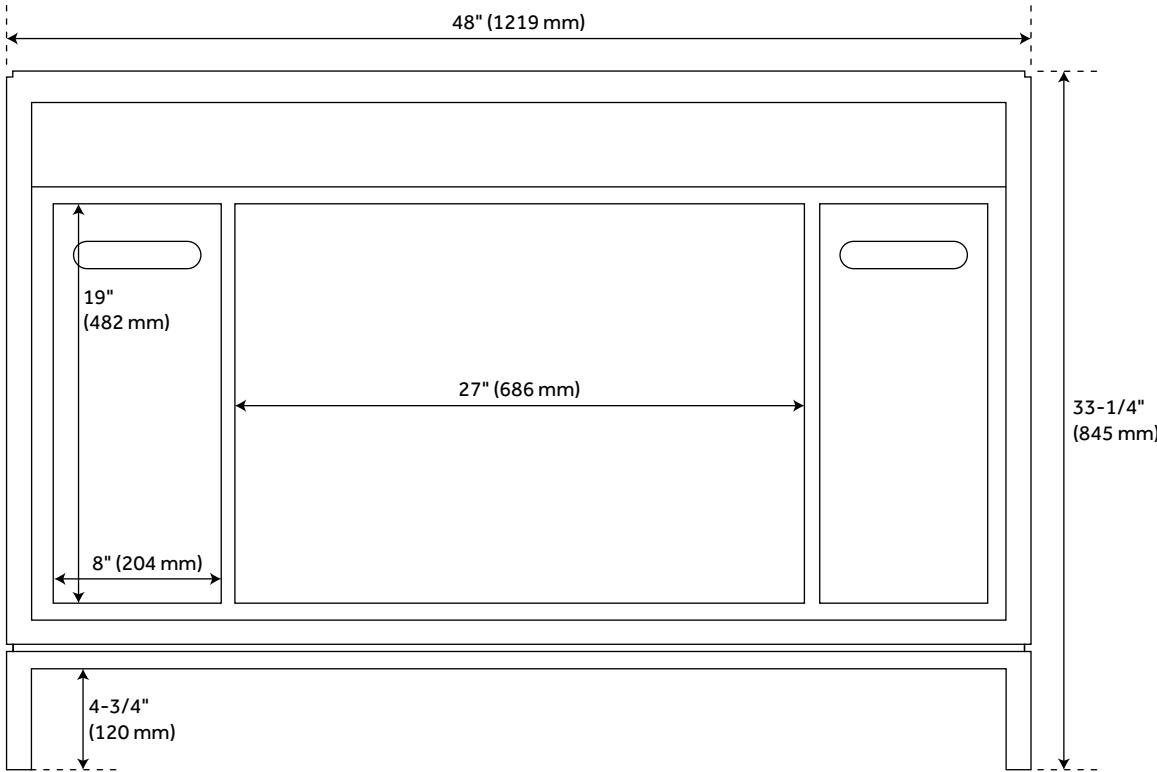

48" BECKER TEAK VANITY - GRAY WASH

SKU: 412232

All dimensions and specifications are nominal and may vary. Use actual products for accuracy in critical situations.