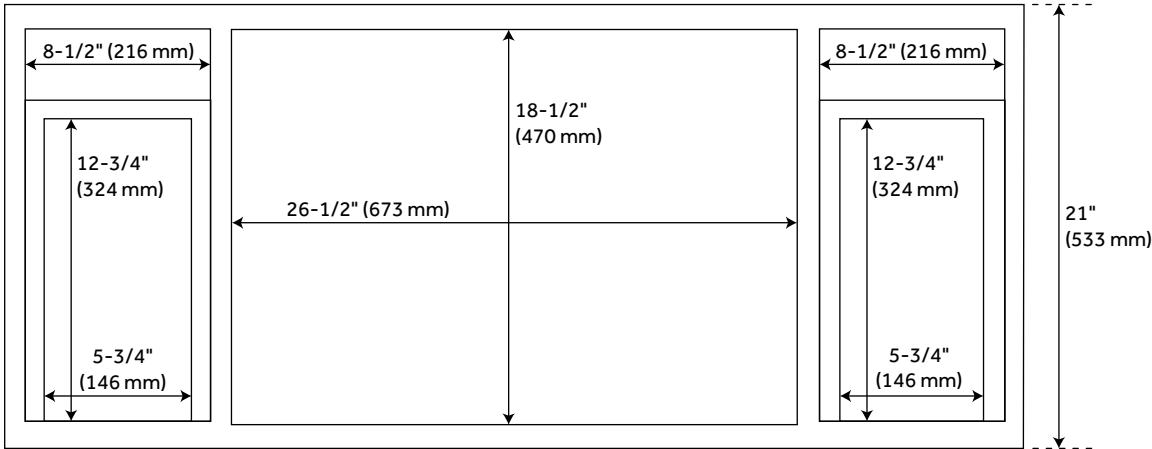

48" BECKER TEAK VANITY - GRAY WASH

SKU: 412232

All dimensions and specifications are nominal and may vary. Use actual products for accuracy in critical situations.