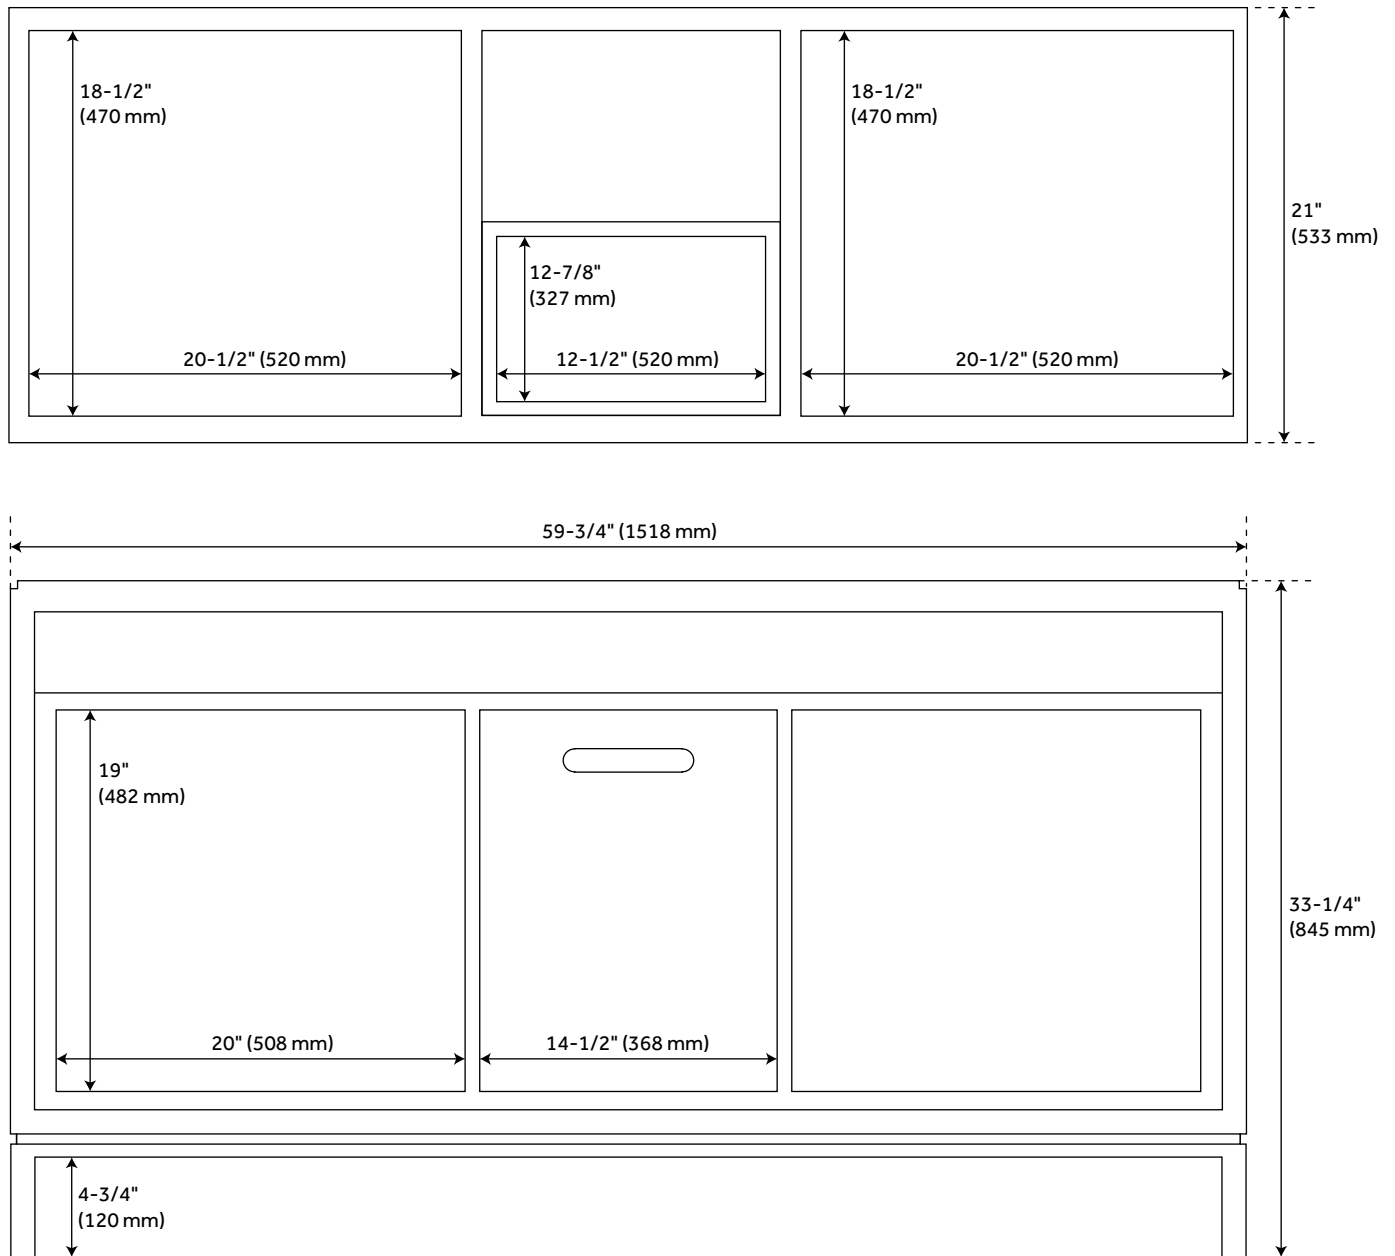

60" BECKER TEAK VANITY FOR UNDERMOUNT SINK - TEAK

SKU: 929199-UM

Code: SH464113, SH464109, SH464110, SH464111, SH464112, SH464107, SH464108

FEATURES

Installation Type: Freestanding
Features: Matching Mirror;Soft-Close Hinges
Product Finish: Teak
Material: Teak
Number of Doors: 4
Number of Drawers: 1
Width: 59-3/4"
Height: 33-1/4"
Depth: 21"
Assembly Required: No
Number of Basins: 2
Sink Installation: Undermount - Oval
Basin Length: 16"
Basin Width: 12-1/2"
Water Depth To Overflow: 5"
Fits Drain Hole Size: 1-1/2"
Faucet Included: No
Vanity Top Thickness: 3cm
Water Depth to Rim: 6"
Sink Included: yes
Basin Overflow: Yes
Vanity Top Included: yes
Vanity Top Depth: 22"
Vanity Top Width: 61"
Mirror Included: No

REVISED 6/8/2023

60" BECKER TEAK VANITY FOR UNDERMOUNT SINK - TEAK

SKU: 929199-UM

Code: SH464113, SH464109, SH464110, SH464111, SH464112, SH464107, SH464108

ADDITIONAL FEATURES

- Kiln dried and sanded to a smooth finish. Maintain or restore color using wood treatment products.
- Includes a matching backsplash and pair of white porcelain sinks.
- Granite is A-grade. Polished Carrara Marble is sourced from Italy.
- Each top is carved from a single piece of stone and will feature natural variations.
- See Installation Instructions for directions to attach the vanity top and sink.
- All dimensions are ($\pm 1/2$ ").

REVISED 6/8/2023

60" BECKER TEAK VANITY - TEAK

All dimensions and specifications are nominal and may vary. Use actual products for accuracy in critical situations.