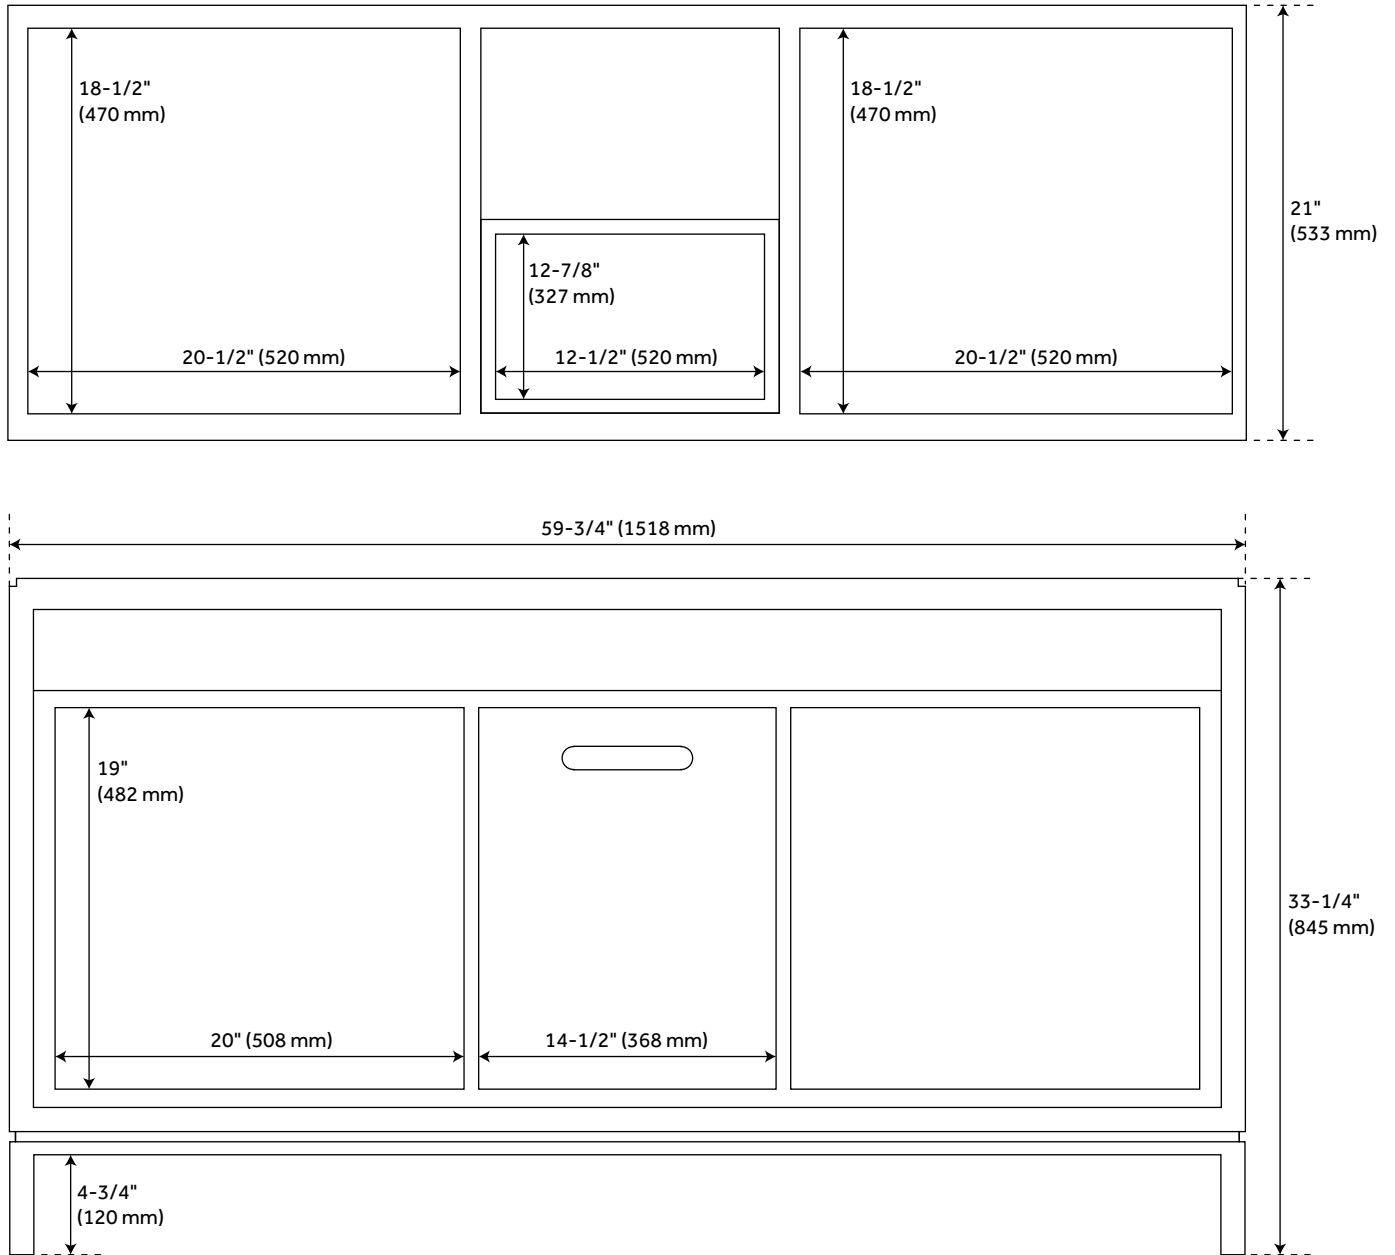

60" BECKER TEAK VANITY - GRAY WASH

SKU: 412234

All dimensions and specifications are nominal and may vary. Use actual products for accuracy in critical situations.