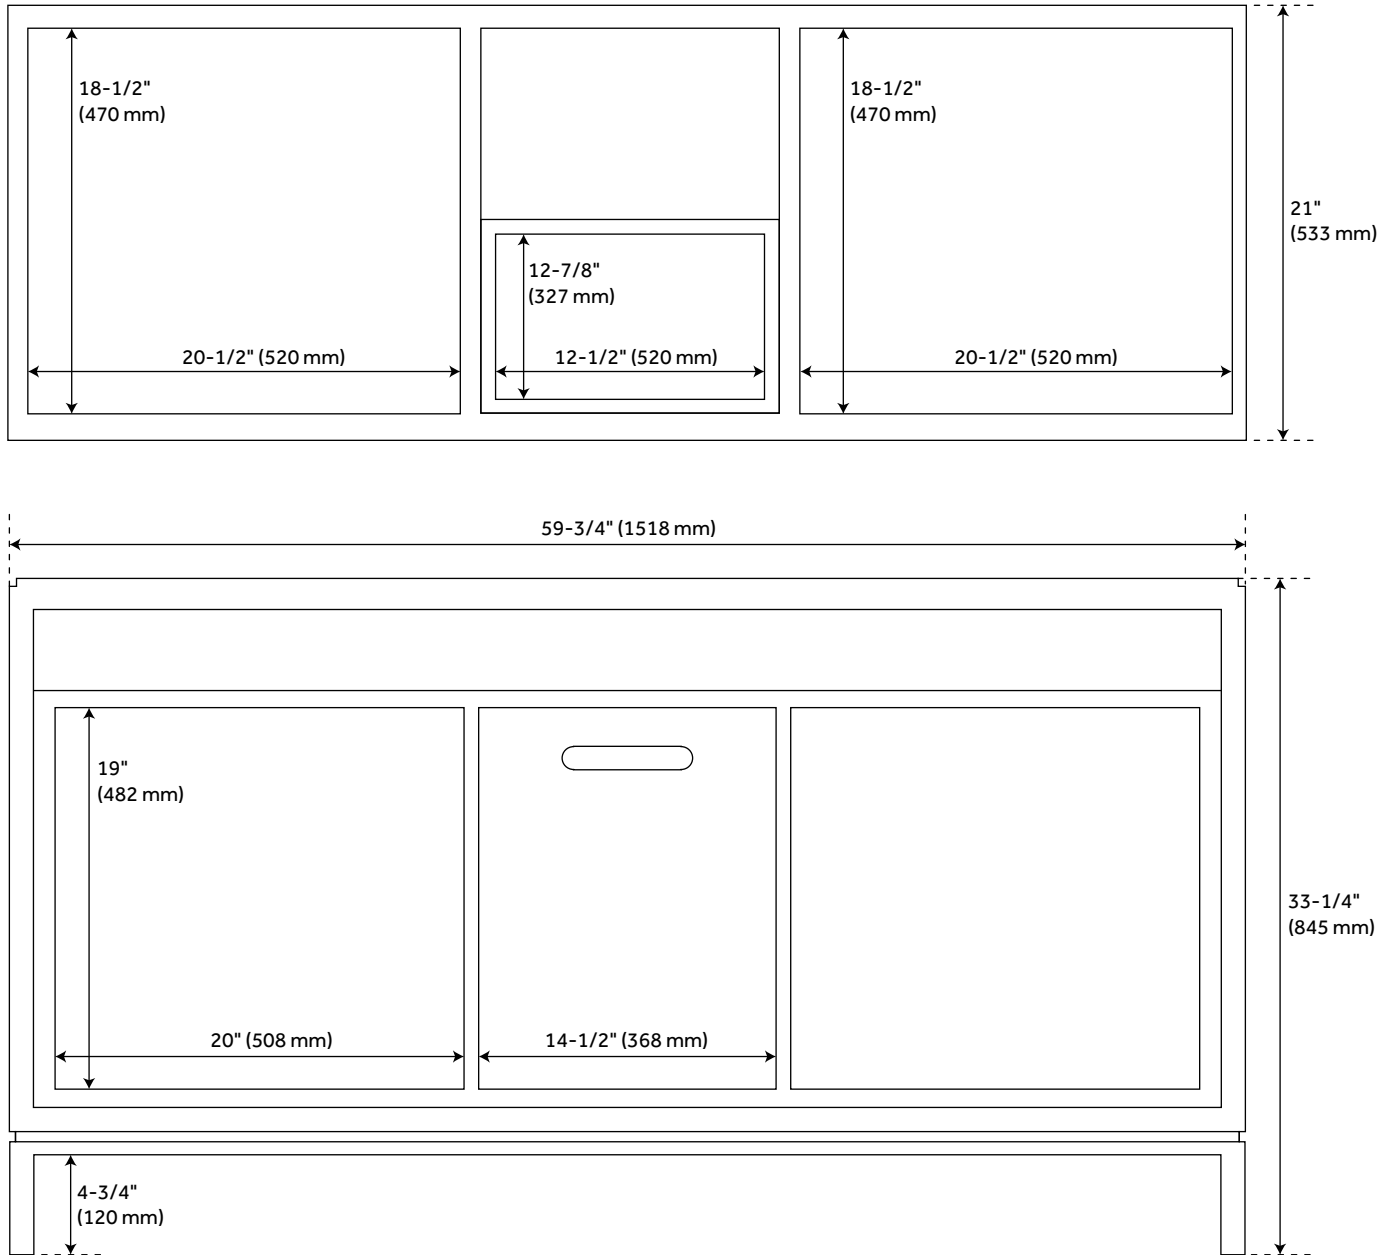

60" BECKER TEAK VANITY FOR UNDERMOUNT SINK - GRAY WASH

SKU: 929201-UM

Code: SH464114, SH464115, SH464120, SH464116, SH464117, SH464118, SH464119

FEATURES

Installation Type: Freestanding
Features: Matching Mirror;Soft-Close Hinges
Product Finish: Gray Wash
Material: Teak
Number of Doors: 4
Number of Drawers: 1
Width: 59-3/4"
Height: 33-1/4"
Depth: 21"
Assembly Required: No
Number of Basins: 2
Sink Installation: Undermount - Oval
Basin Length: 16"
Basin Width: 12-1/2"
Water Depth To Overflow: 5"
Fits Drain Hole Size: 1-1/2"
Faucet Included: No
Vanity Top Thickness: 3cm
Water Depth to Rim: 6"
Sink Included: yes
Basin Overflow: Yes
Vanity Top Included: yes
Vanity Top Depth: 22"
Vanity Top Width: 61"
Mirror Included: No

REVISED 3/21/2023

60" BECKER TEAK VANITY FOR UNDERMOUNT SINK - GRAY WASH

SKU: 929201-UM

Code: SH464114, SH464115, SH464120, SH464116, SH464117, SH464118, SH464119

ADDITIONAL FEATURES

- Kiln dried and sanded to a smooth finish. Maintain or restore color using wood treatment products.
- Includes a matching backsplash and pair of white porcelain sinks.
- Granite is A-grade. Polished Carrara Marble is sourced from Italy.
- Each stone top is carved from a single piece of stone and will feature natural variations.
- See Installation Instructions for directions to attach the vanity top and sink.
- All dimensions are ($\pm 1/2$ ").

REVISED 3/21/2023

60" BECKER TEAK VANITY - GRAY WASH

SKU: 412234

All dimensions and specifications are nominal and may vary. Use actual products for accuracy in critical situations.