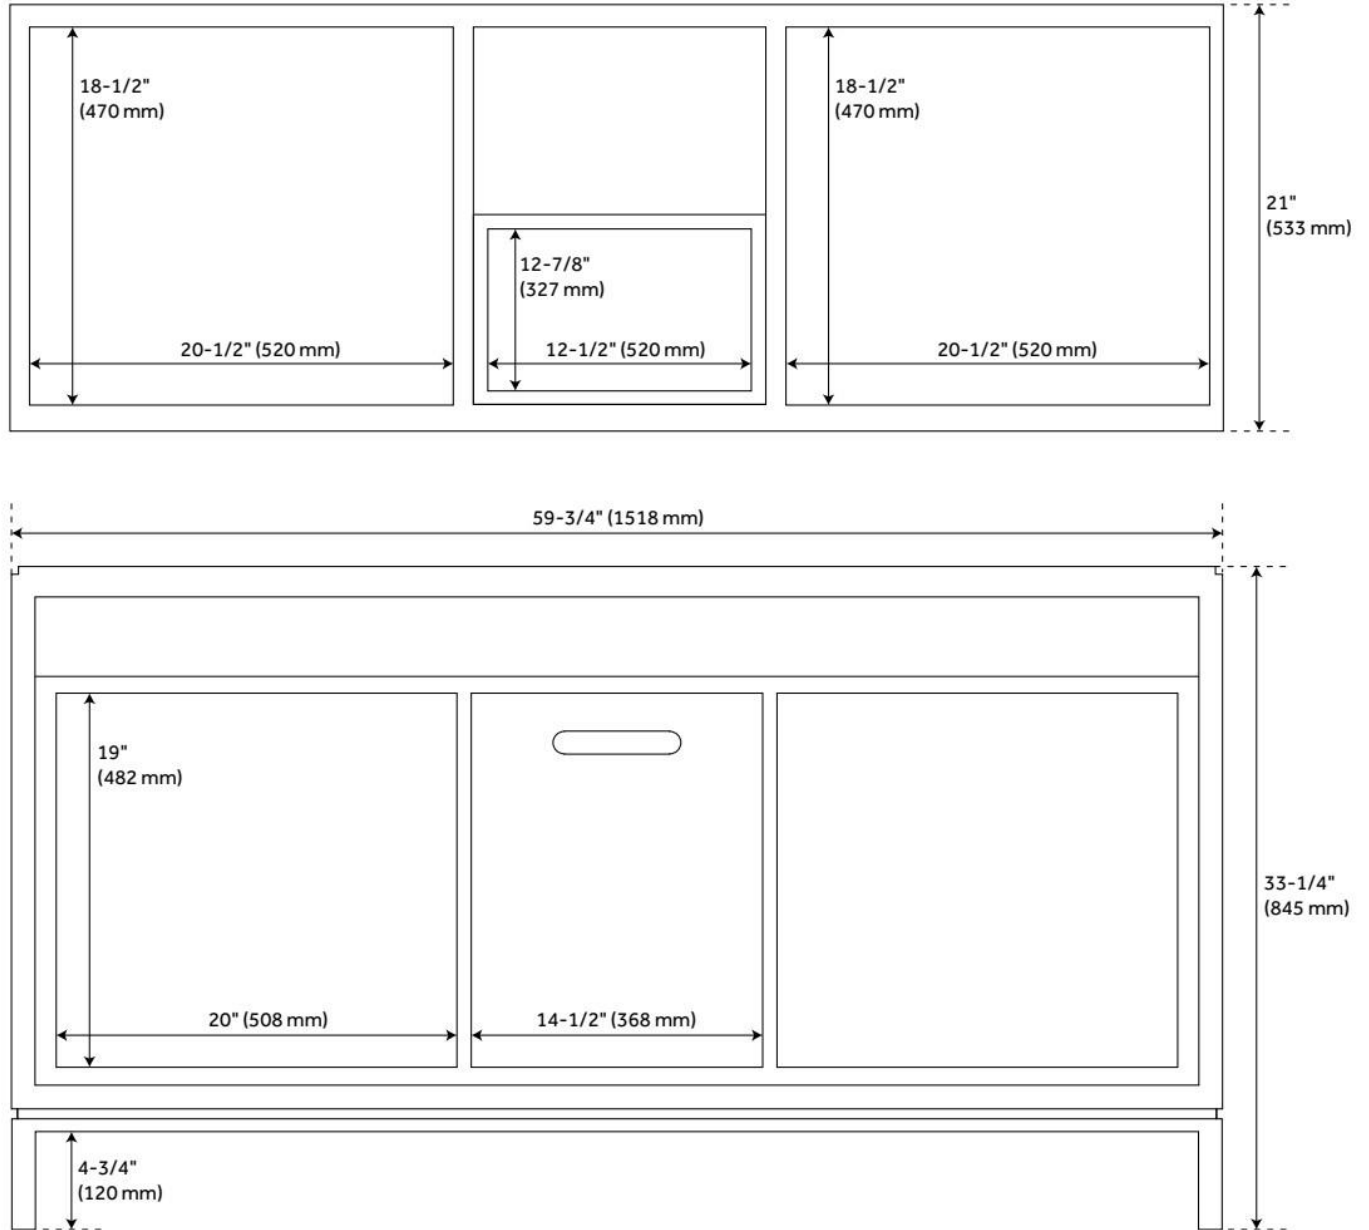

60" BECKER TEAK VANITY - GRAY WASH - VANITY CABINET ONLY

SKU: 412234
Code: SH412234

REVISED 8/8/2024