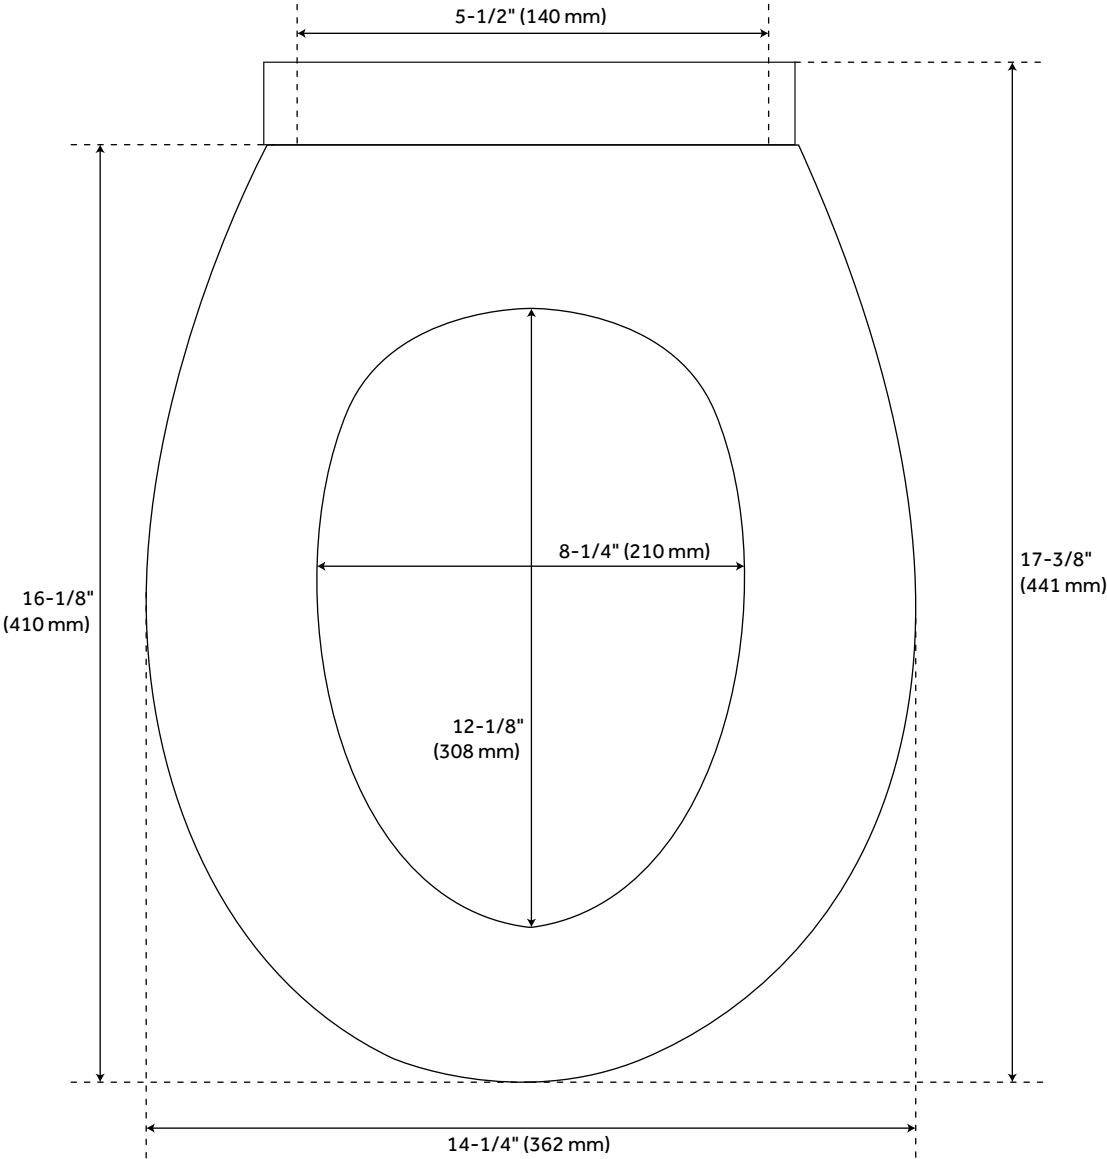

## FEATURES

Product Finish: White  
Material: Plastic  
Length: 14-1/8"  
Width: 17-3/8"  
Height: 2-1/4"  
Assembly Required: No  
Bowl Shape: Elongated

REVISED 4/26/2024

# EZ CLOSE SOLID PLASTIC ELONGATED BOWL TOILET SEAT - WHITE

SKU: 412455  
Code: SH412455

## ADDITIONAL FEATURES

- Made of heavy-weight, solid plastic.
- Glossy finish.
- Protective bumpers.
- Self-closing system allows lid to close automatically with just a small push.
- Fits standard elongated bowl toilets.
- Overall seat-only dimensions: 14-1/8" L x 16-1/8" W (front to back).
- Total thickness including seat, lid, and bumpers: 2-1/4".

# ELONGATED SELF-CLOSING TOILET SEAT - WHITE

All dimensions and specifications are nominal and may vary. Use actual products for accuracy in critical situations.