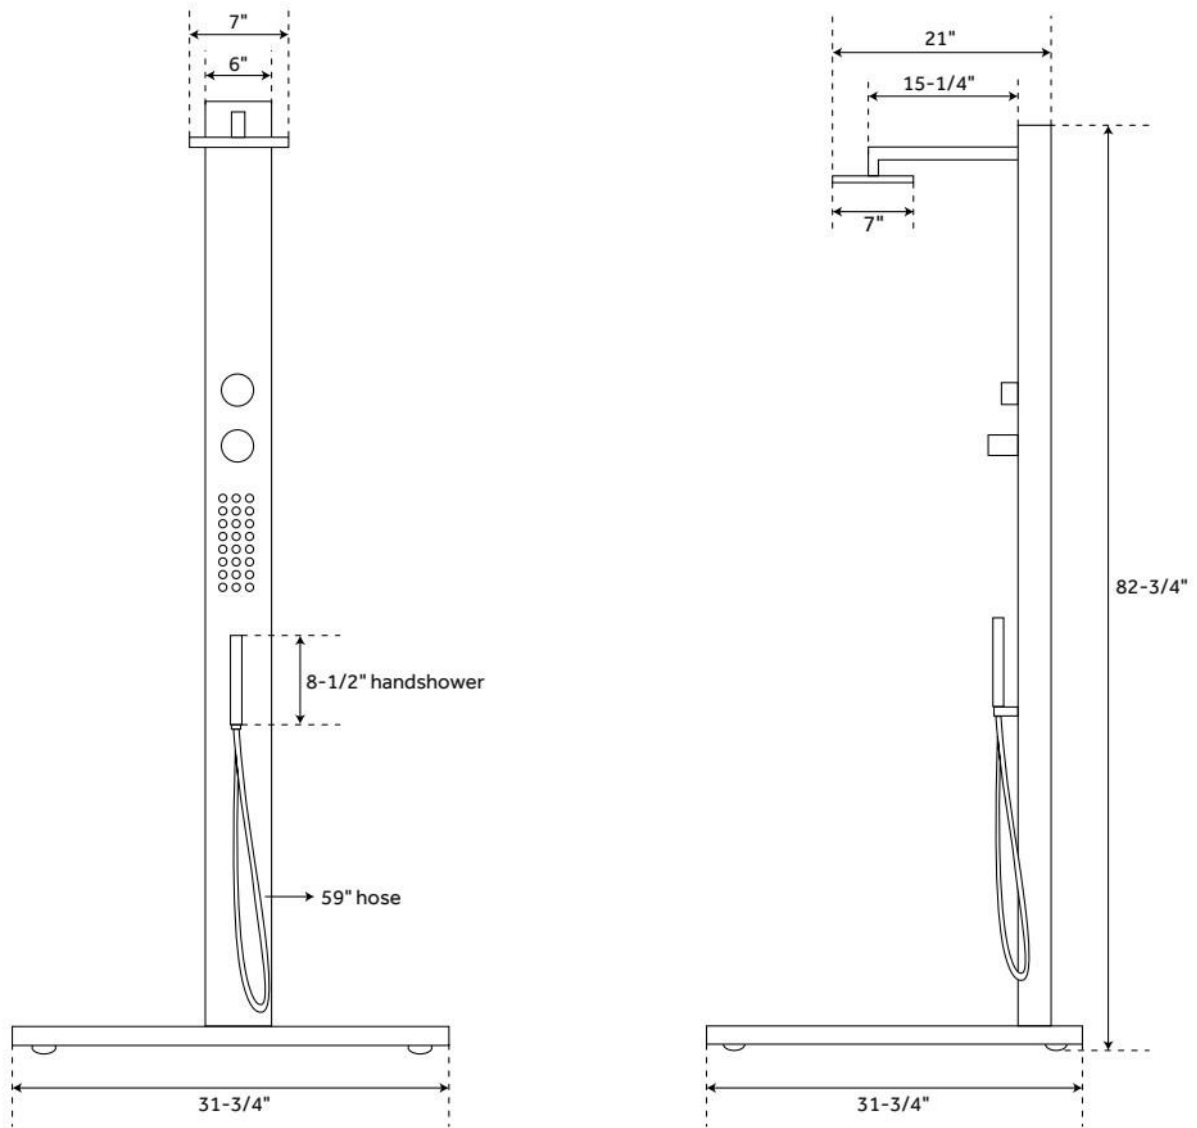

# ABNER OUTDOOR STAINLESS STEEL SHOWER PANEL WITH BAMBOO TRAY

SKU: 413240  
Code: SH413240

## FEATURES

Material: Stainless Steel  
Shower Head Swivel: Yes  
Shower Head Flow Rate: 1.8 gpm (6.8 L/min) @ 80 psi  
Hand Shower Flow Rate: 1.8 gpm (6.8 L/min) @ 80 psi

ASME A112.18.1/CSA B125.1, CEC Listed, Massachusetts Accepted, LISTED ID: SH441102

## ADDITIONAL FEATURES

- Includes flexible supplies for behind the wall hook-up.
- 1/2" FIP inlets.

REVISED 3/18/2025

# ABNER OUTDOOR STAINLESS STEEL SHOWER PANEL WITH BAMBOO TRAY

SKU: 413240  
Code: SH413240

REVISED 3/18/2025