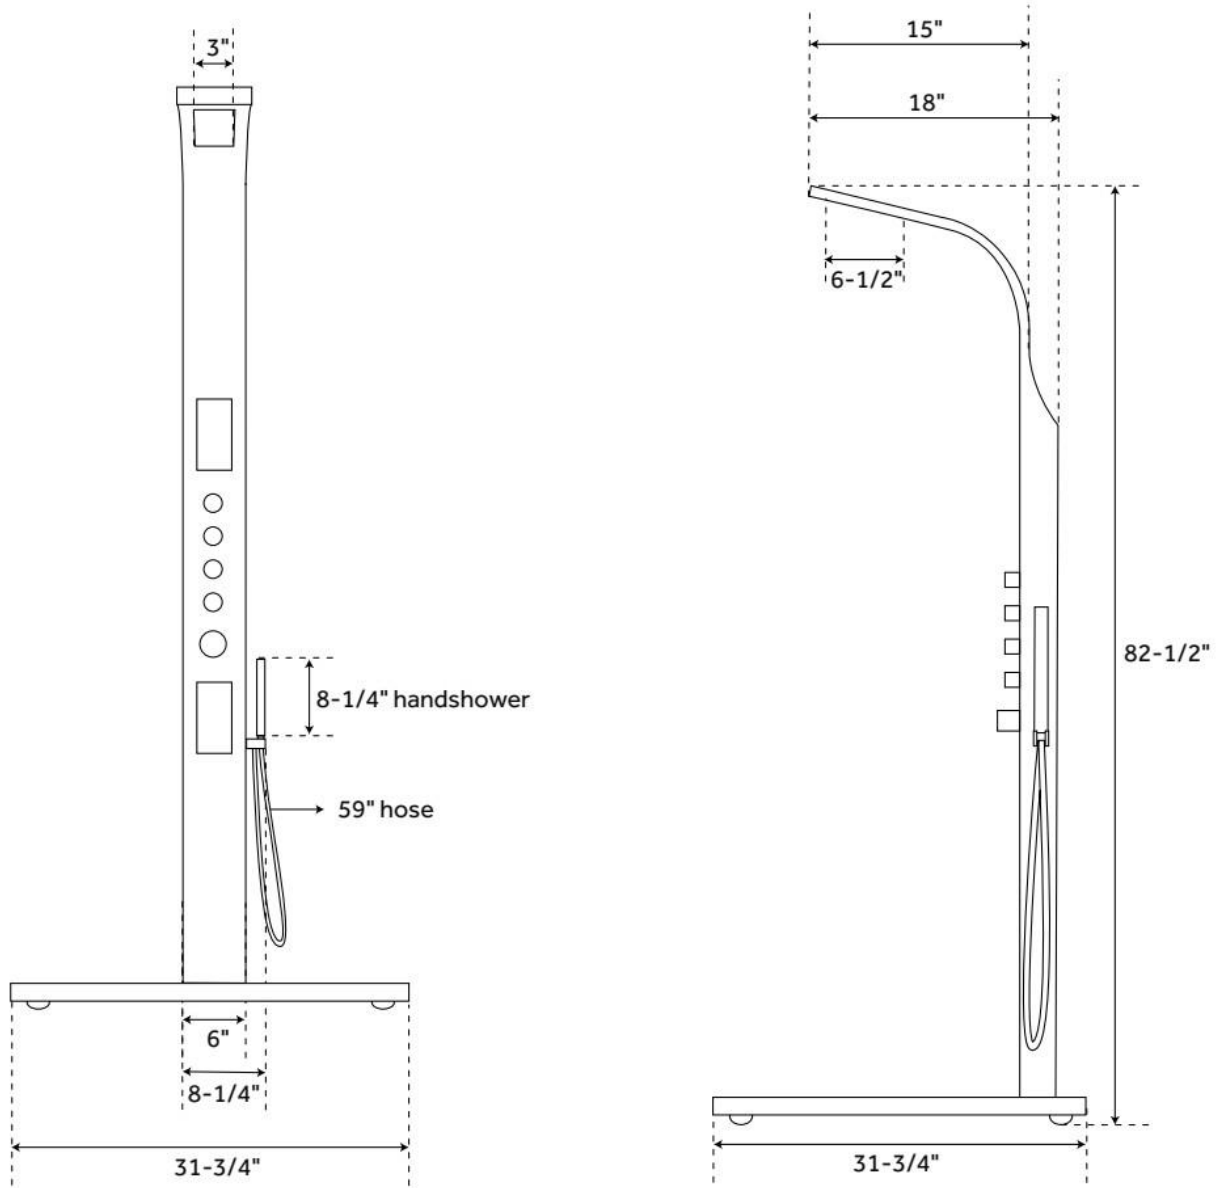

ALVIN OUTDOOR STAINLESS STEEL SHOWER PANEL WITH BAMBOO TRAY

SKU: 413242
Code: SH413242

FEATURES

Material: Stainless Steel, Bamboo
Shower Head Swivel: No
Shower Head Spray: Full
Shower Head Flow Rate: 1.8 gpm (6.8 L/min) @ 80 psi
Hand Shower Spray: Full
Hand Shower Flow Rate: 1.8 gpm (6.8 L/min) @ 80 psi
Connection Type: 1/2" FIP
Diverter Outlets: 3

ASME A112.18.1/CSA B125.1, CEC Listed, Massachusetts Accepted, LISTED ID: SH441103

ADDITIONAL FEATURES

- Includes flexible supplies for behind the wall hook-up.
- 1/2" FIP inlets.

REVISED 3/18/2025

ALVIN OUTDOOR STAINLESS STEEL SHOWER PANEL WITH BAMBOO TRAY

SKU: 413242
Code: SH413242

REVISED 3/18/2025