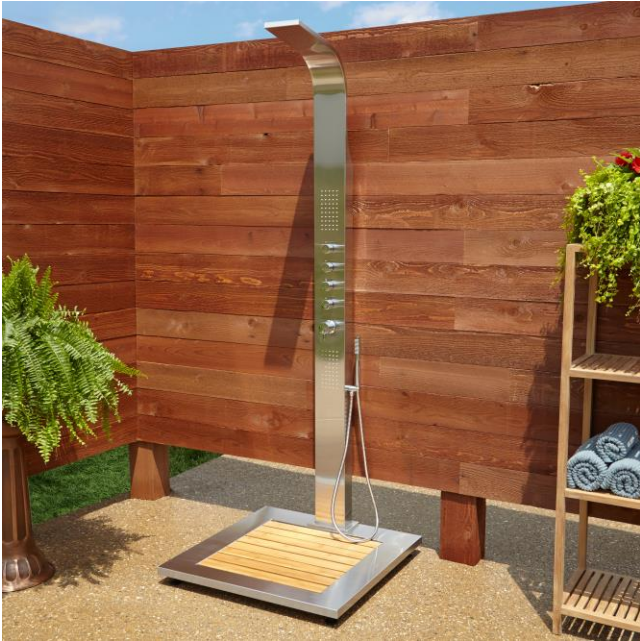

# ALVIN OUTDOOR STAINLESS STEEL SHOWER PANEL WITH BAMBOO TRAY

SKU: 413242  
Code: SH413242

## FEATURES

Material: Stainless Steel, Bamboo  
Shower Head Swivel: No  
Hand Shower Spray: Full  
Hand Shower Flow Rate: 2.0 gpm (7.6 L/min) @ 80 psi  
Connection Type: 1/2" FIP  
Diverter Outlets: 3

ASME A112.18.1/CSA B125.1, CEC Listed, Massachusetts Accepted, LISTED ID: SH441103

## ADDITIONAL FEATURES

- Includes flexible supplies for behind the wall hook-up.
- 1/2" FIP inlets.

REVISED 6/11/2024