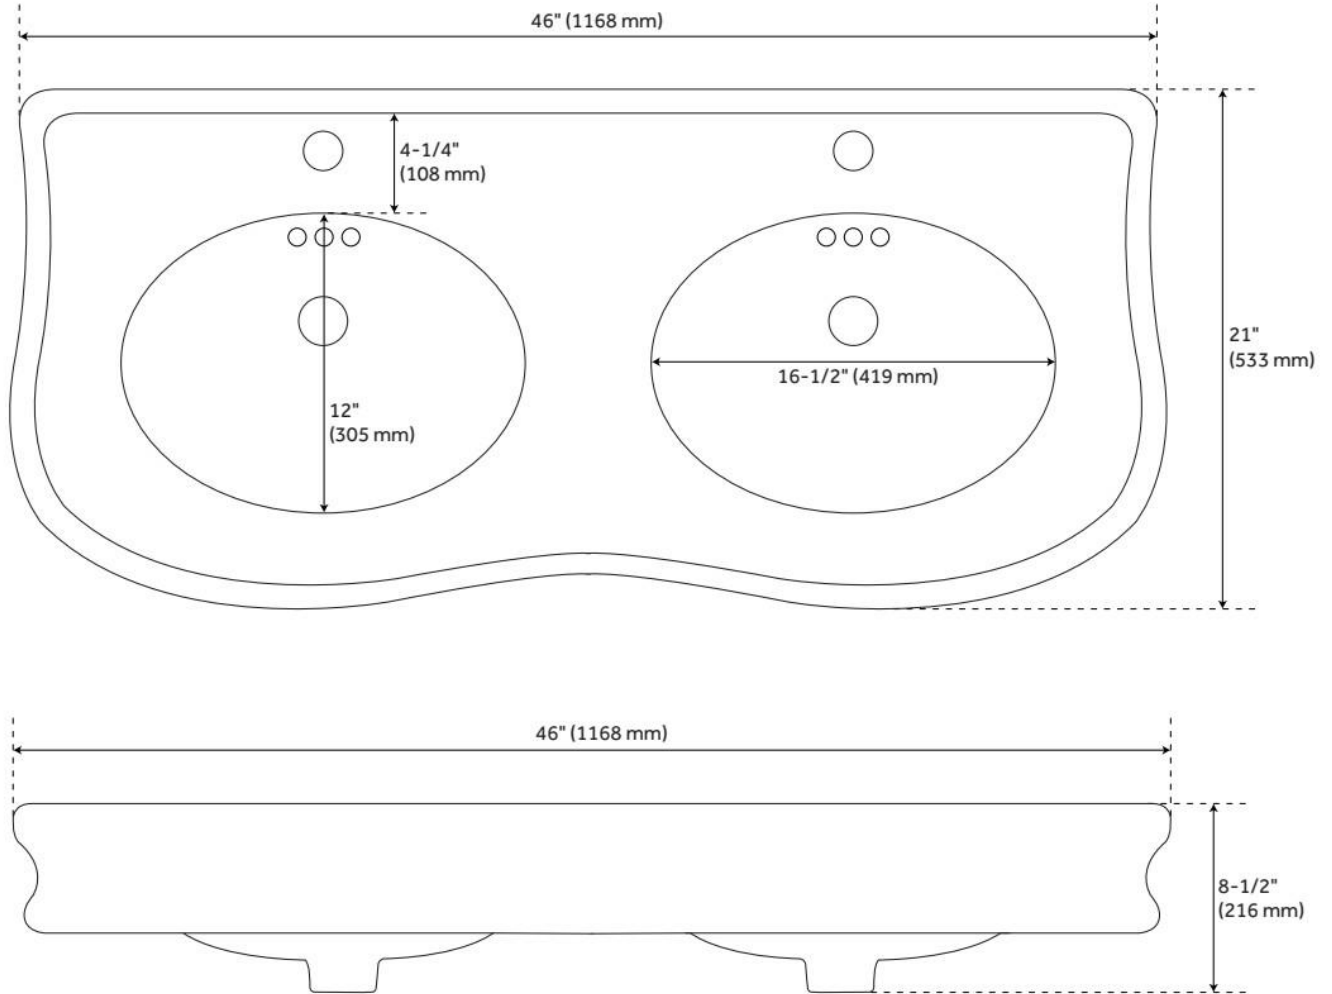

46" ADLER DOUBLE-BOWL PORCELAIN WALL-MOUNT BATHROOM SINK

SKU: 414491
Code: SH414491

FEATURES

Material: Porcelain
Product Finish: White
Installation Type: Wall Mount
Shape: Specialty
Drain Placement: Center
Fits Drain Hole Size: 1-1/2"
Faucet Centers: Single-Hole
Overflow Hole: Yes
Mounting Hardware Included: Yes

REVISED 7/5/2024

46" ADLER DOUBLE-BOWL PORCELAIN WALL-MOUNT BATHROOM SINK

SKU: 414491
Code: SH414491

REVISED 7/5/2024