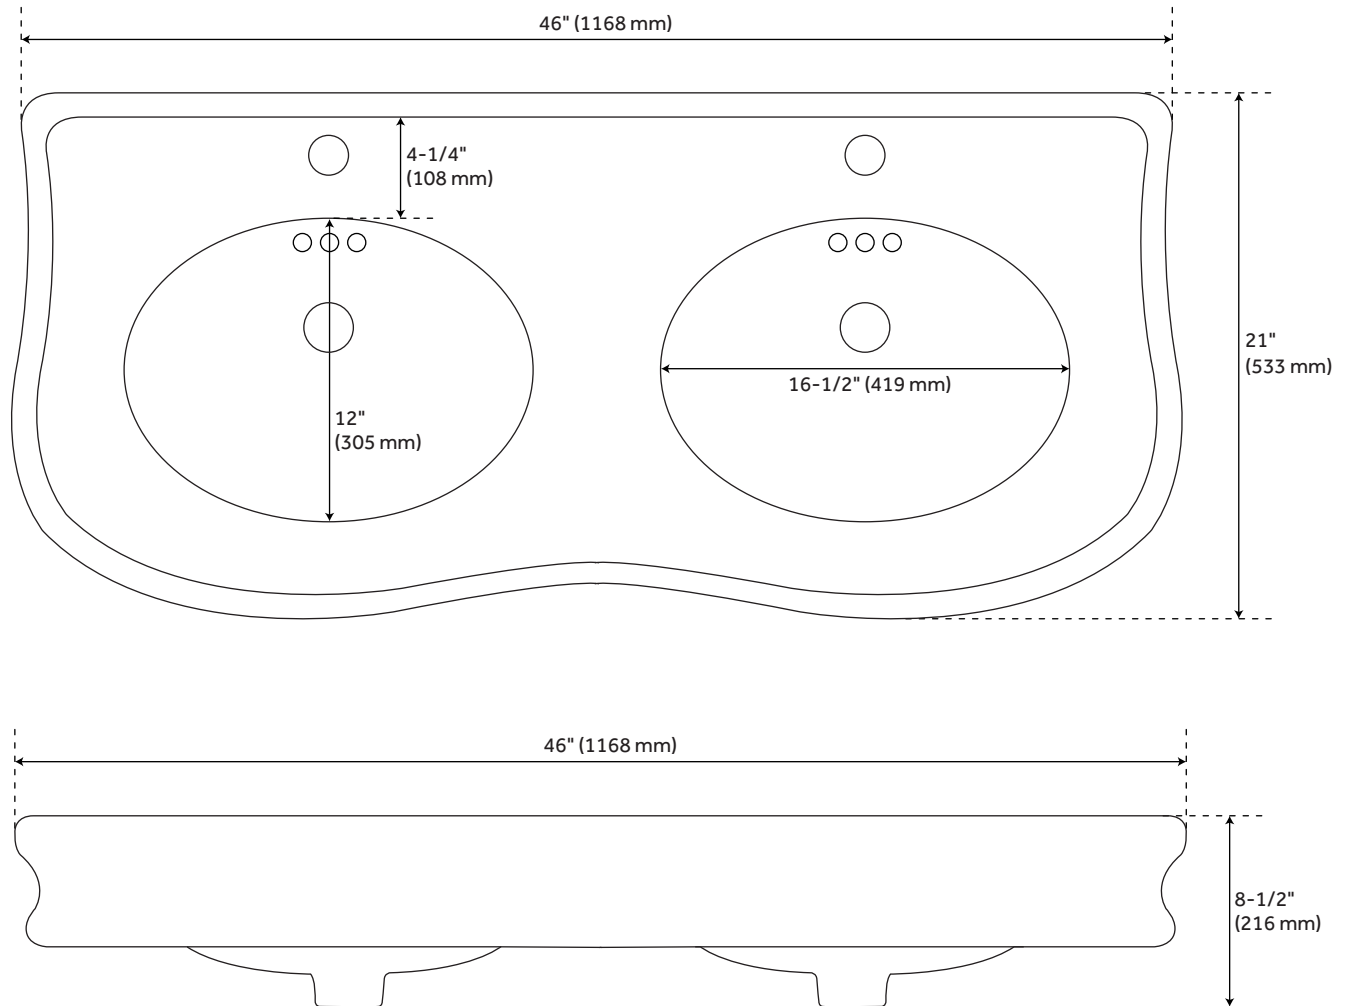

## FEATURES

Length: 46"  
Width: 21"  
Height: 8-1/2"  
Sink Shape: Irregular  
Sink Material Faceted: Porcelain  
Number of Basins: 2  
Sink Installation: Wall Mount  
Product Color: White  
Faucet Centers: Single-Hole  
Overflow Hole: true  
Item Weight (lbs.): 91  
Basin Length: 16-1/2"  
Basin Width: 12"  
Basin Depth: 6-1/4"  
Water Depth To Overflow: 4-3/4"  
Fits Drain Hole Size: 1-1/2"  
Drain Included: Optional  
Faucet Included: No  
Sink Material: Porcelain

# 46" ADLER DOUBLE-BOWL PORCELAIN WALL-MOUNT BATHROOM SINK

SKU: 414491  
Code: SH414491

# 46" ADLER DOUBLE-BOWL PORCELAIN WALL-MOUNT BATHROOM SINK

All dimensions and specifications are nominal and may vary. Use actual products for accuracy in critical situations.