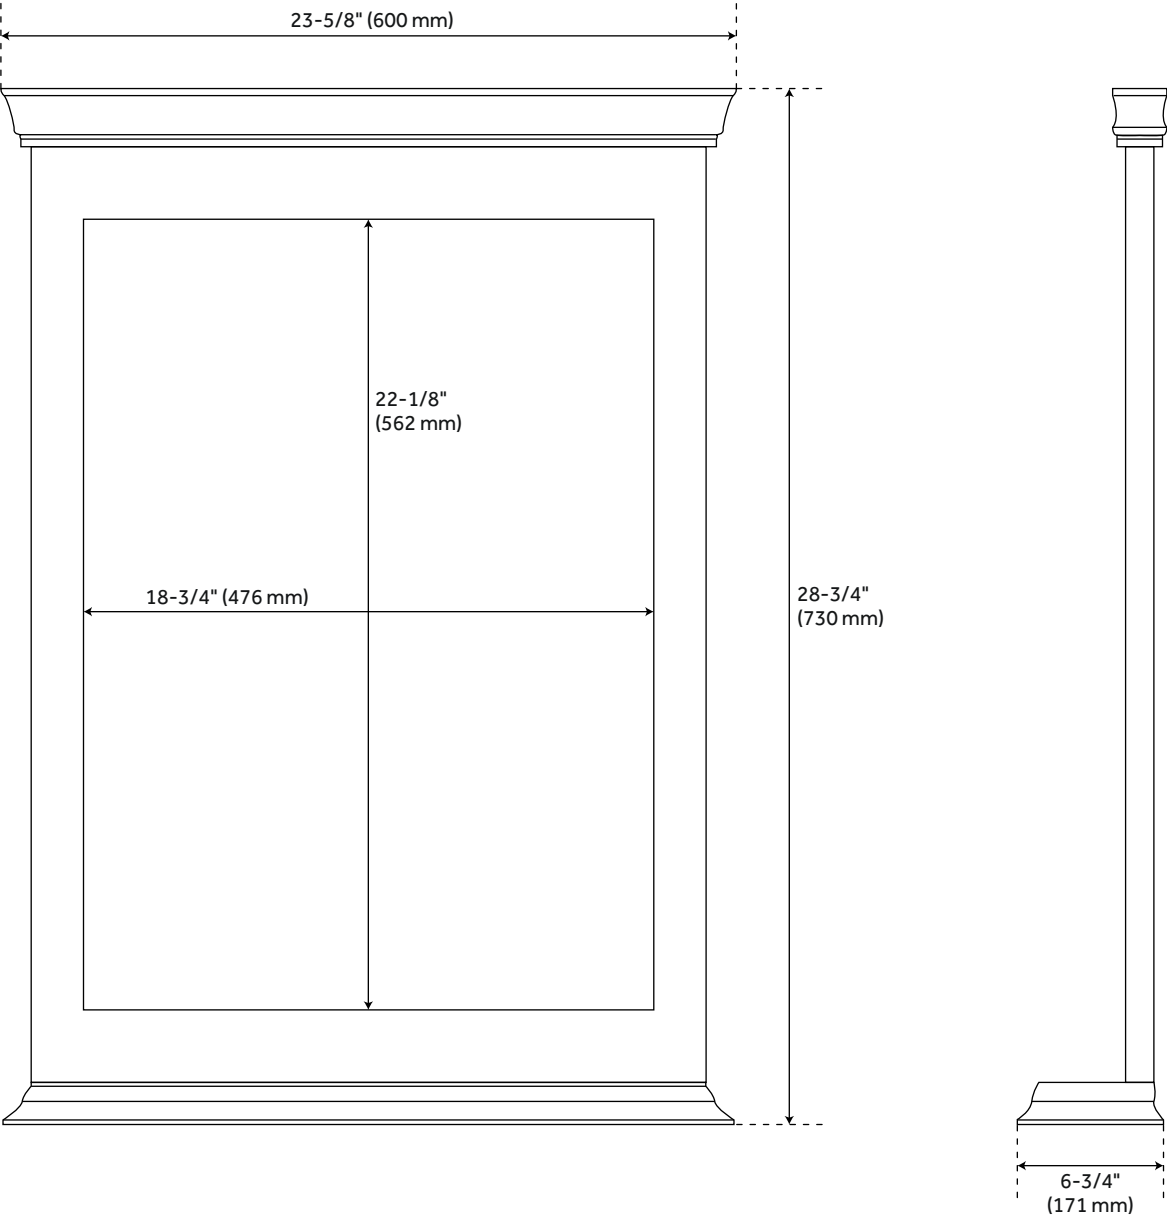

24" CAITLYN VANITY MIRROR - BLACK

SKU: 414613
Code: 414613

FEATURES

Installation Type: Wall Mount
Features: Integrated Shelf
Design: Traditional
Product Finish: Black
Material: Wood
Width: 23-5/8"
Height: 28-3/4"
Depth: 6-3/4"
Mounting Hardware Included: No
Assembly Required: No
Shape: Rectangular
Size: 28-3/4 in x 23-5/8 in x 6-3/4 in
Mirror Shape: Rectangle
Mirror Only Width: 18-3/8"
Mirror Only Height: 22-1/8"
Weight: 19.8

REVISED 11/14/2022

24" CAITLYN VANITY MIRROR - BLACK

SKU: 414613

All dimensions and specifications are nominal and may vary. Use actual products for accuracy in critical situations.