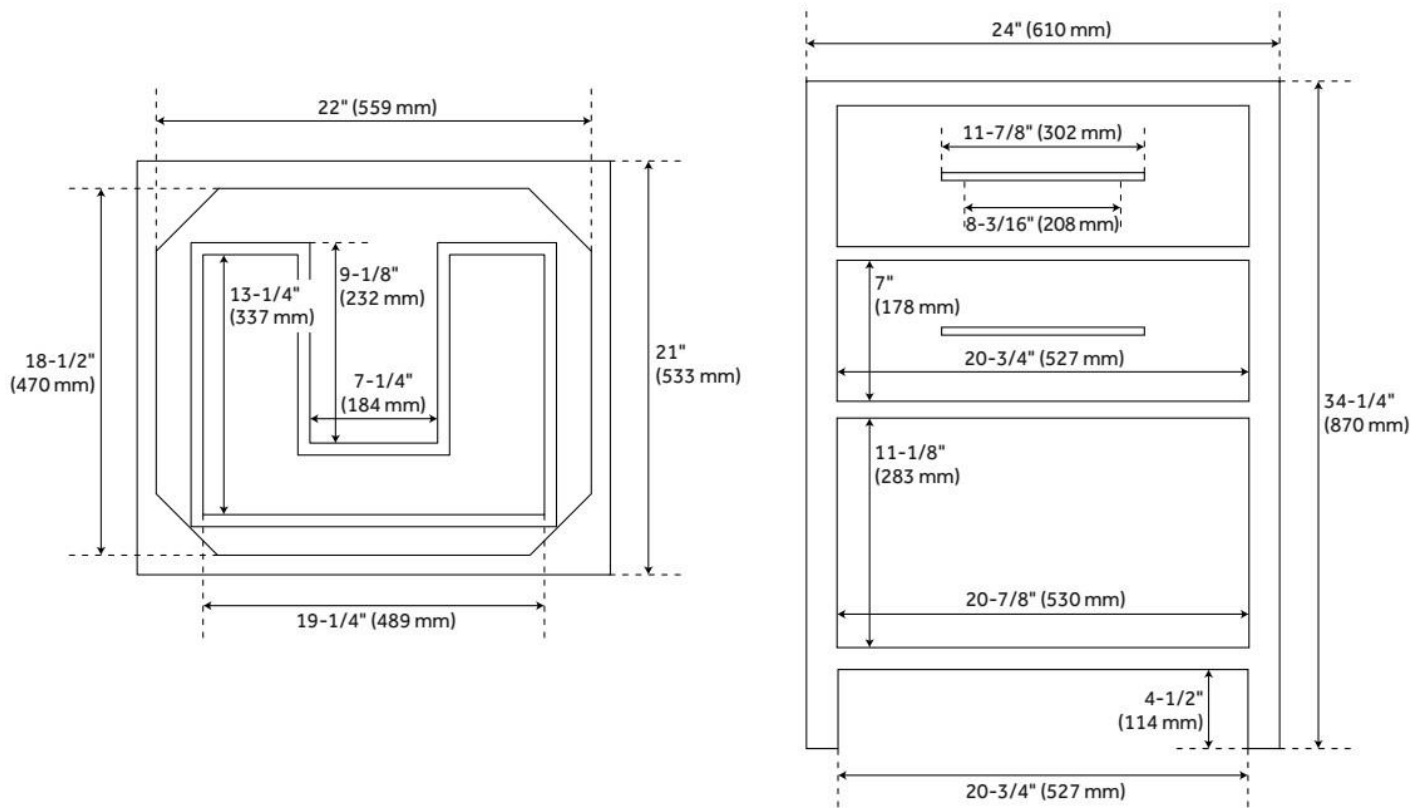

24" ROBERTSON CONSOLE VANITY - BLACK - VANITY CABINET ONLY

SKU: 414629
Code: SH414629

REVISED 8/7/2024