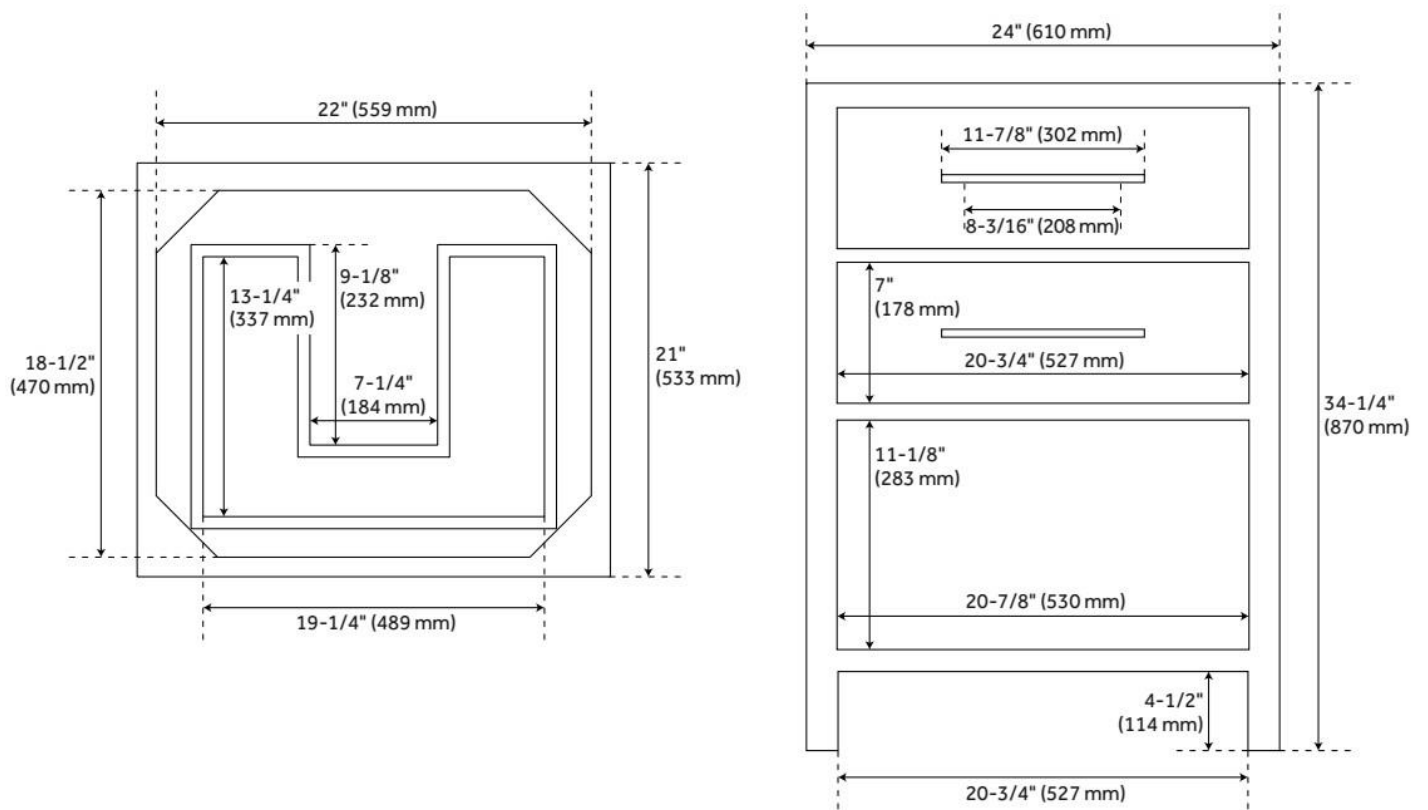

24" ROBERTSON VANITY - BRIGHT WHITE - VANITY CABINET ONLY

SKU: 414631
Code: SH414631

FEATURES

Material: Mahogany
Product Finish: Bright White
Number of Drawers: 1
Soft-Close Slides: Yes
Hardware Finish: Antique Brass
Built-In Adjusters: Yes

ADDITIONAL FEATURES

- [Wood finish samples available.](#)

REVISED 8/7/2024

24" ROBERTSON VANITY - BRIGHT WHITE - VANITY CABINET ONLY

SKU: 414631
Code: SH414631

REVISED 8/7/2024