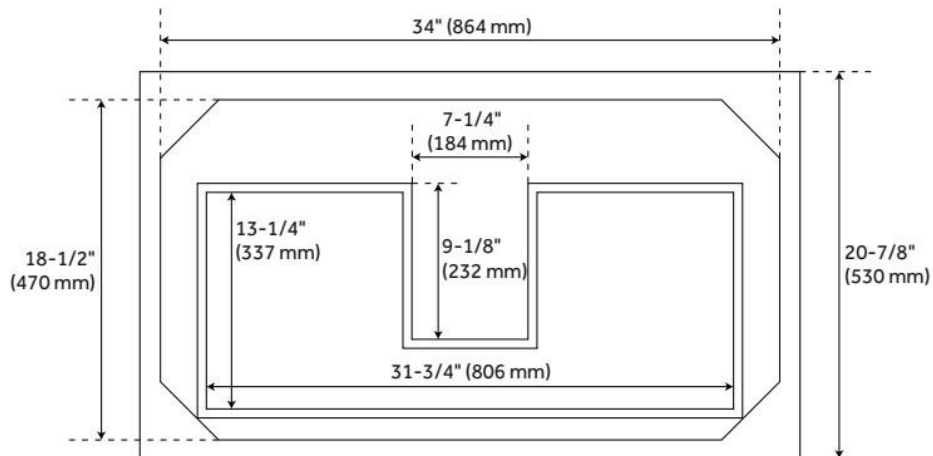

36" ROBERTSON VANITY - BLACK - VANITY CABINET ONLY

SKU: 414638
Code: SH414638

REVISED 8/8/2024