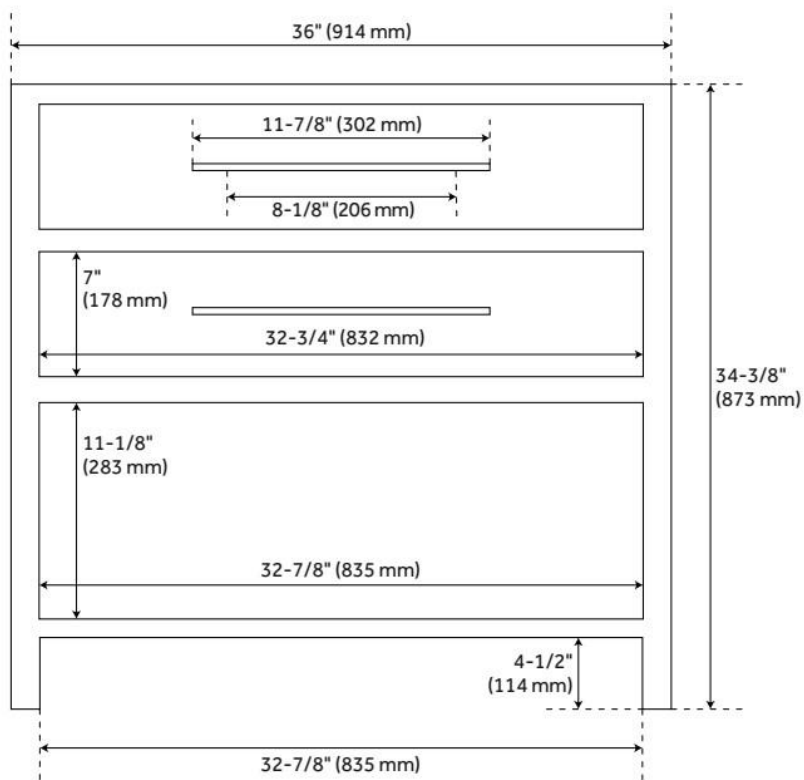

36" ROBERTSON VANITY - BLACK - VANITY CABINET ONLY

SKU: 414638
Code: SH414638

FEATURES

Material: Mahogany
Product Finish: Black
Number of Drawers: 1
Soft-Close Slides: Yes
Dovetail Drawers: Yes
Hardware Finish: Antique Brass
Built-In Adjusters: Yes

ADDITIONAL FEATURES

- See Installation Instructions for directions to attach the vanity top and sink.
- All dimensions are ($\pm 1/2"$).

REVISED 8/8/2024

36" ROBERTSON VANITY - BLACK - VANITY CABINET ONLY

SKU: 414638
Code: SH414638

REVISED 8/8/2024