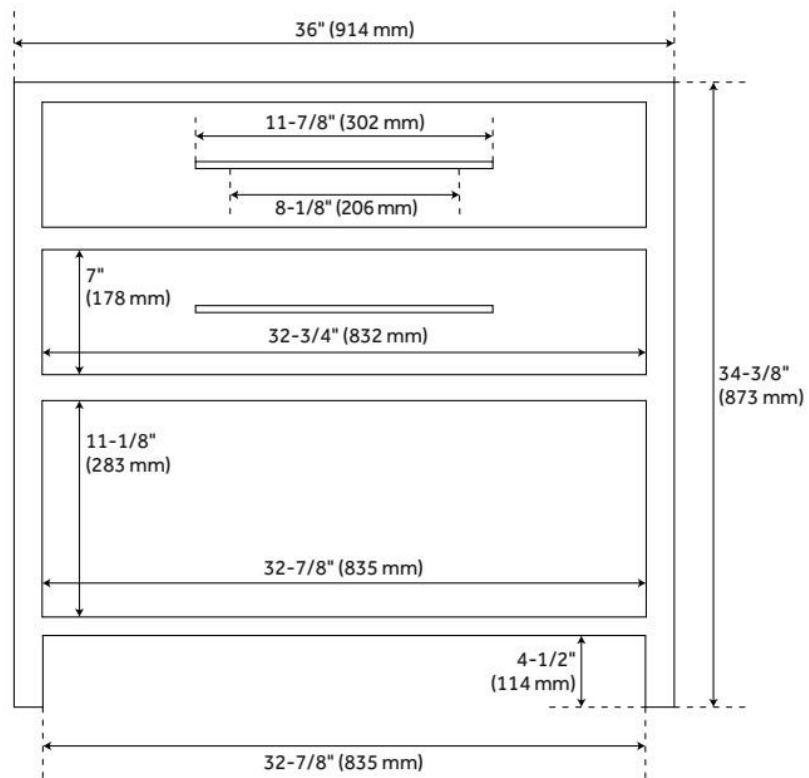

36" ROBERTSON VANITY - BRIGHT WHITE - VANITY CABINET ONLY

SKU: 414640
Code: SH414640

FEATURES

Material: Mahogany
Product Finish: Bright White
Number of Drawers: 1
Soft-Close Slides: Yes
Dovetail Drawers: Yes
Hardware Finish: Antique Brass
Built-In Adjusters: Yes

ADDITIONAL FEATURES

- [Wood finish samples available.](#)

REVISED 8/7/2024

36" ROBERTSON VANITY - BRIGHT WHITE - VANITY CABINET ONLY

SKU: 414640
Code: SH414640

REVISED 8/7/2024