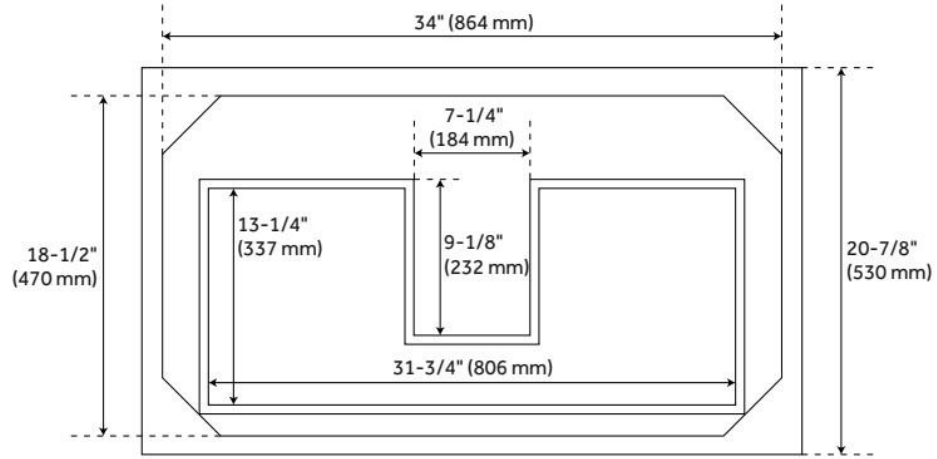

36" ROBERTSON VANITY - BRIGHT WHITE - VANITY CABINET ONLY

SKU: 414640
Code: SH414640

FEATURES

Material: Mahogany
Product Finish: Bright White
Number of Drawers: 1
Soft-Close Slides: Yes
Dovetail Drawers: Yes
Hardware Finish: Antique Brass
Built-In Adjusters: Yes

ADDITIONAL FEATURES

- [Wood finish samples available.](#)

REVISED 8/7/2024

36" ROBERTSON VANITY - BRIGHT WHITE - VANITY CABINET ONLY

SKU: 414640
Code: SH414640

REVISED 8/7/2024