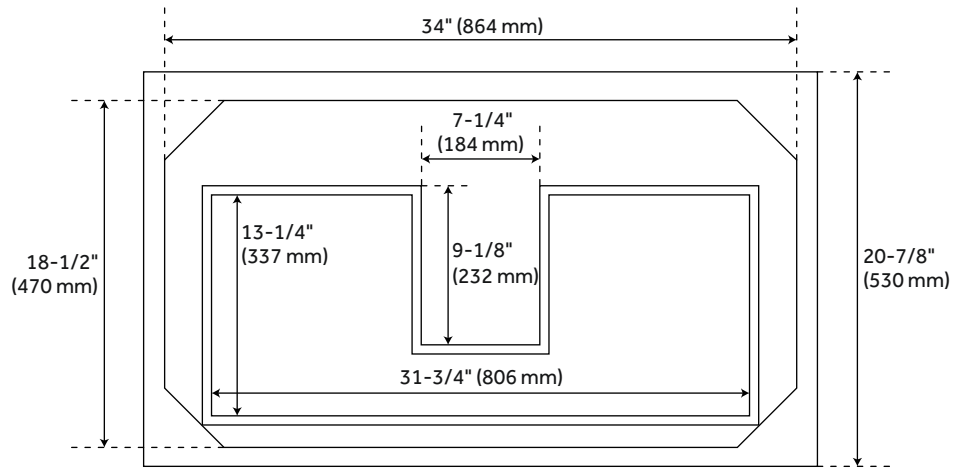

## FEATURES

Installation Type: Freestanding  
Features: Matching Mirror;Soft-Close Hinges  
Product Finish: Bright White  
Material: Mahogany  
Number of Drawers: 1  
Width: 36"  
Height: 34-3/8"  
Depth: 21"  
Assembly Required: No  
Dovetail Drawers: Yes  
Number of Basins: 1  
Sink Installation: Undermount - Rectangle  
Water Depth To Overflow: 4-1/8"  
Fits Drain Hole Size: 1-1/2"  
Faucet Included: No  
Vanity Top Thickness: 3cm  
Water Depth to Rim: 5-1/2"  
Hardware Finish: Antique Brass  
Sink Included: yes  
Basin Overflow: Yes  
Vanity Top Included: yes  
Vanity Top Depth: 22"  
Vanity Top Width: 37"  
Mirror Included: No

# 36" ROBERTSON CONSOLE VANITY - WHITE

All dimensions and specifications are nominal and may vary. Use actual products for accuracy in critical situations.