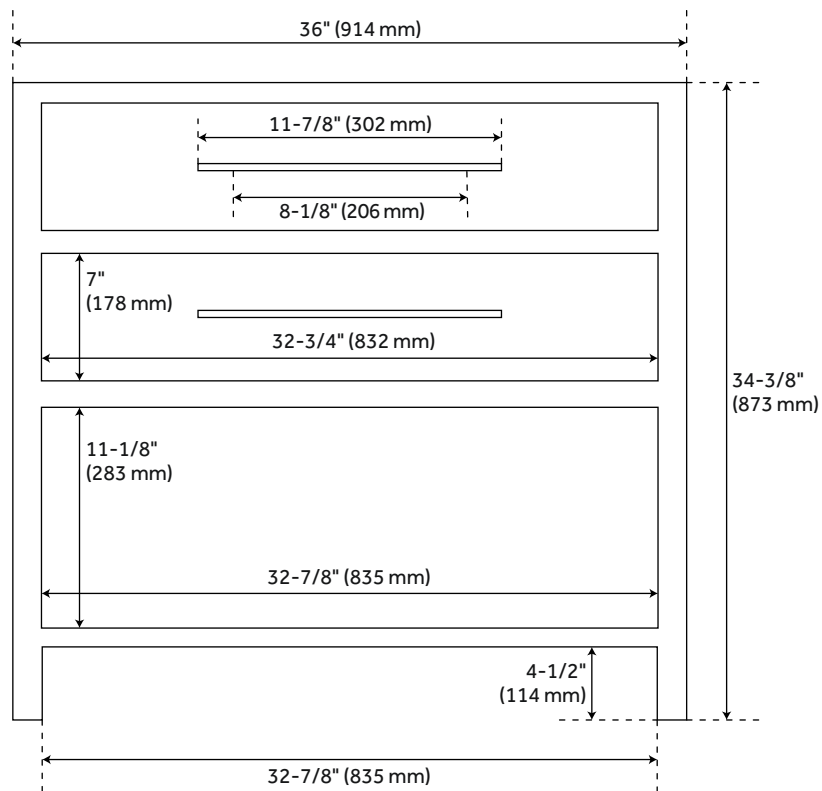

## FEATURES

Installation Type: Freestanding  
Features: Matching Mirror;Soft-Close Hinges  
Product Finish: Bright White  
Material: Mahogany  
Number of Drawers: 1  
Width: 36"  
Height: 34-3/8"  
Depth: 21"  
Assembly Required: No  
Dovetail Drawers: Yes  
Number of Basins: 1  
Sink Installation: Undermount - Rectangle  
Water Depth To Overflow: 4-1/8"  
Fits Drain Hole Size: 1-1/2"  
Faucet Included: No  
Vanity Top Thickness: 3cm  
Water Depth to Rim: 5-1/2"  
Hardware Finish: Antique Brass  
Sink Included: yes  
Basin Overflow: Yes  
Vanity Top Included: yes  
Vanity Top Depth: 22"  
Vanity Top Width: 37"  
Mirror Included: No

# 36" ROBERTSON CONSOLE VANITY FOR RECTANGULAR UNDERMOUNT SINK - BRIGHT WHITE

SKU: 934864

Code: SH459586, SH459587, SH459583, SH459584, SH459585, SH456874, SH456876, SH456875, SH456873, SH456872, SH453751

# 36" ROBERTSON CONSOLE VANITY - WHITE

All dimensions and specifications are nominal and may vary. Use actual products for accuracy in critical situations.